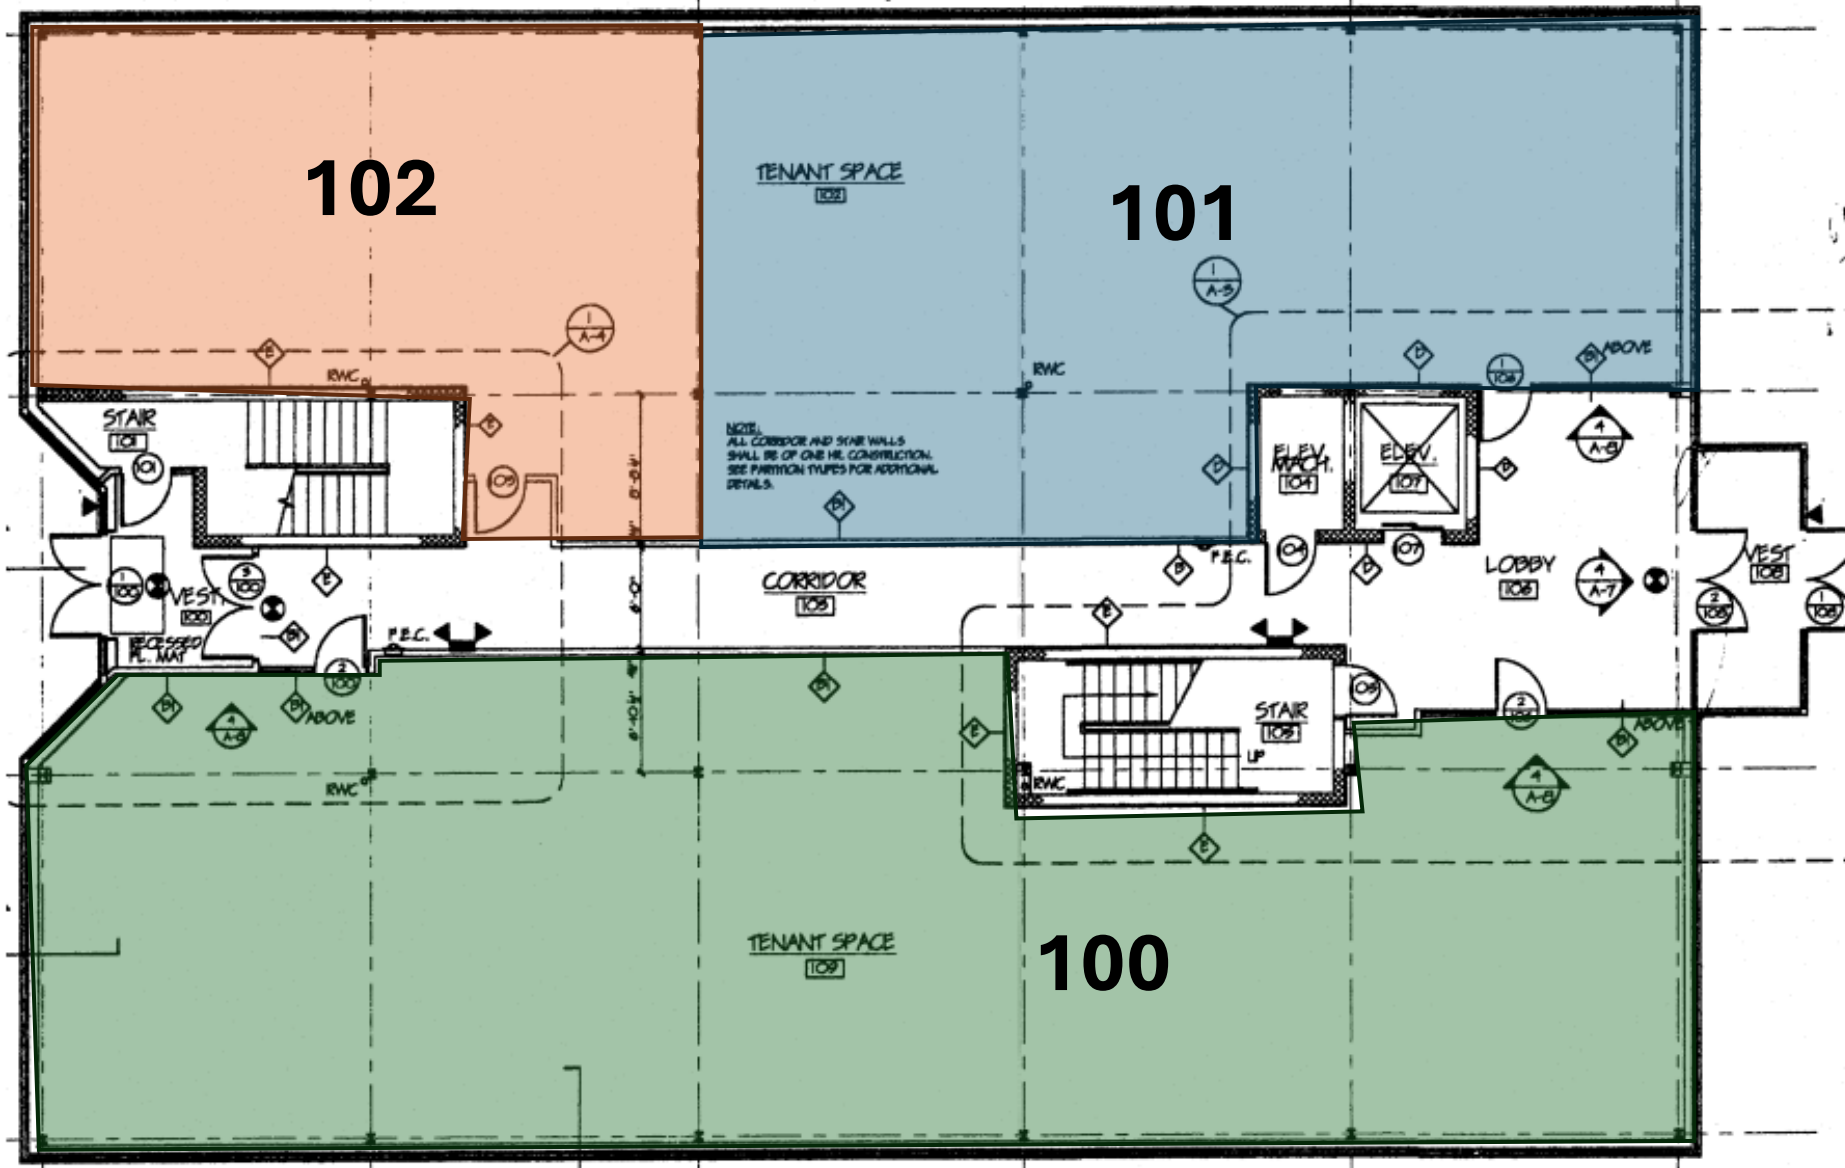

First Floor - 119 E Uwchlan Ave, Exton, PA

Key

	<b>100</b>	Premier Brandywine (Owner Occupiers)
	<b>101</b>	Louis Manna MD
	<b>102</b>	Premier C-Arm