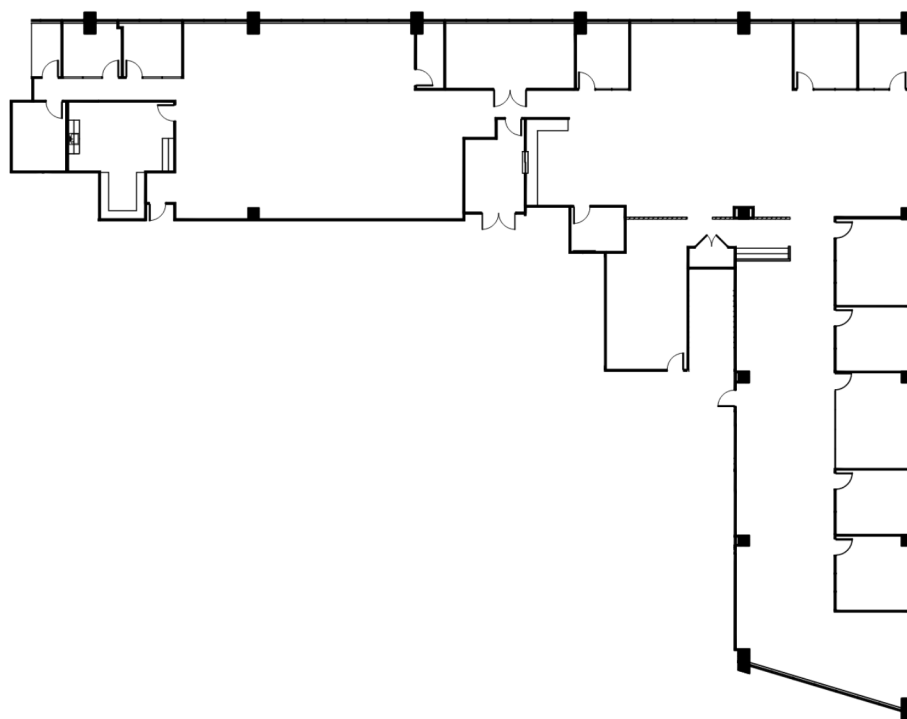

Allie Peck

214.449.6339

allie@hamiltoncommercialtx.com

<https://gatewaylbj.com>

GATEWAY TOWER

8111 LBJ Freeway Dallas, TX 75251

Owned, leased, and managed by

BUILDING AMENITIES

Key Plan

Suite 380

2,236 RSF