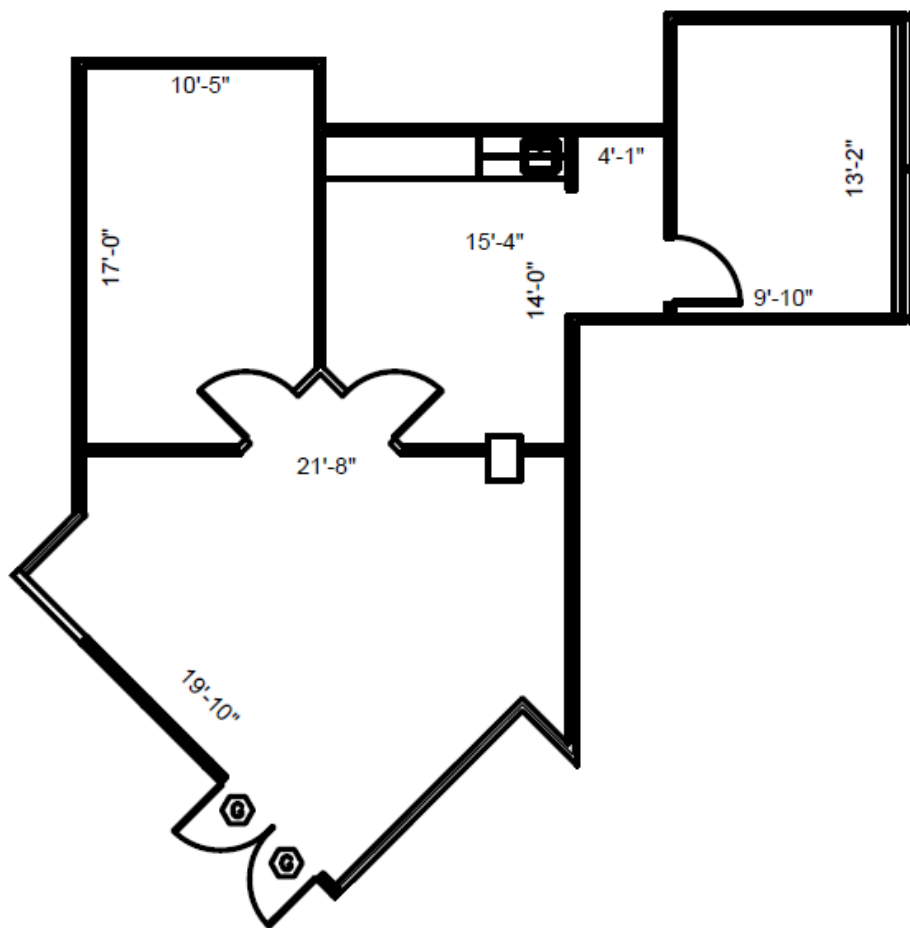

WINTHROP
REALTY GROUP

5870 Hwy 6 N
Suite 109 – 1,072 RSF

- Layout: reception, 2 private offices, break room
- Price: \$1,608.00 /month
- Rent type: full-service gross, base year stop