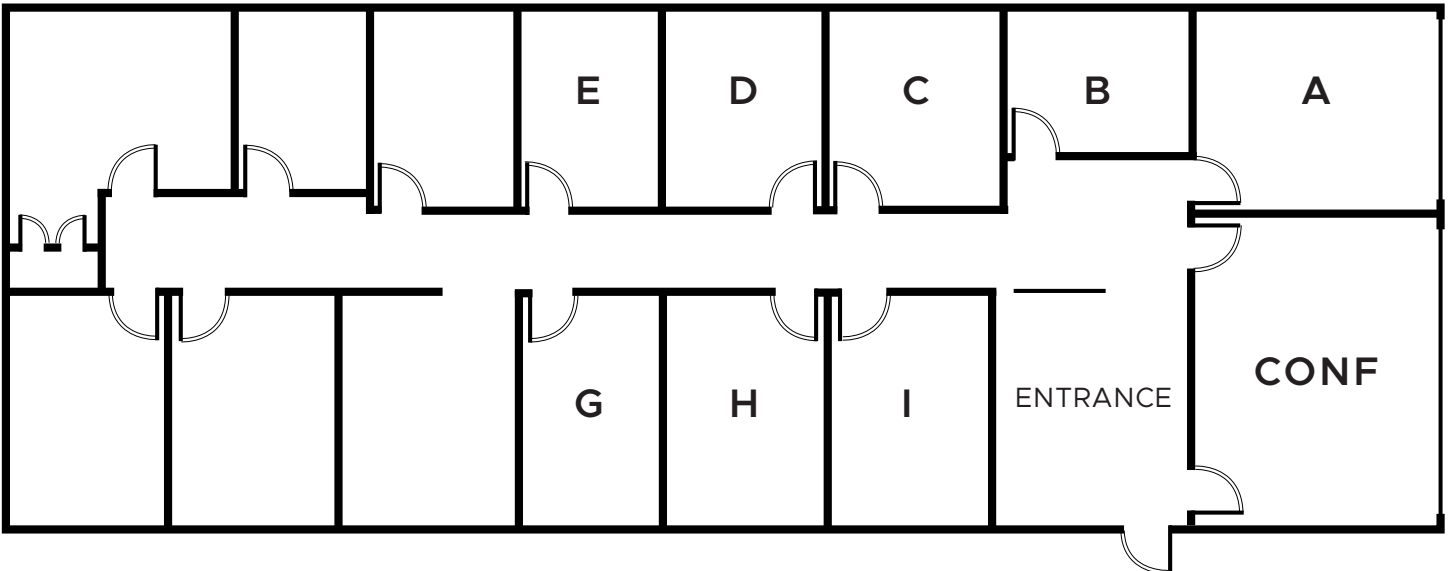

EXECUTIVE OFFICE SUITES FOR RENT

THE VILLAGE 6115 CAMP BOWIE BLVD, SUITE 240

ALL SUITES COME WITH ONE PARKING SPACE AND WIFI

SUITE A	DIMENSIONS 13' X 16'	SQ. FT. 210
SUITE B	DIMENSIONS 9'3" X 9'	SQ. FT. 80
SUITE C	DIMENSIONS 7'8" X 13'5"	SQ. FT. 110
SUITE D E	DIMENSIONS 11'7" X 13'5"	SQ. FT. 160
SUITE G H I	DIMENSIONS 10'4" X 14'8"	SQ. FT. 150
CONF. ROOM	DIMENSIONS 20'3" X 16'	SQ. FT. 330