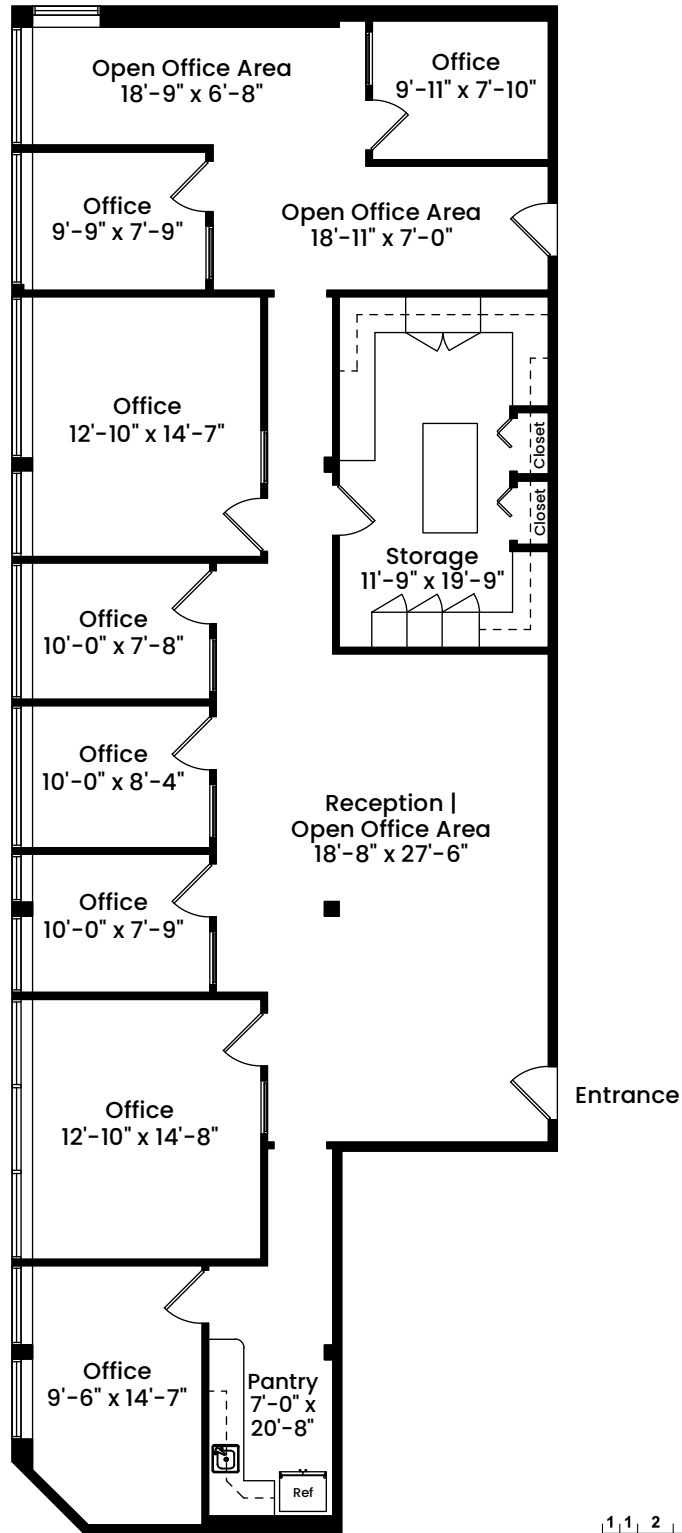

113 Water Street | Milford, MA 02757

SUITE 103
CEILING HEIGHT 8'-0"

AREA CALCULATIONS	
Total Suite Area	2,344 SF

Architecturally drafted in March 2025 by:
National Floor Plans (800) 328-0217
Associate Member | American Institute of Architects
Contact www.nationalfloorplans.com for .dwg AutoCAD files
or square footage questions about this property.

Dimensions are not guaranteed and are provided for informational purposes only.
Individual room dimensions are not used to calculate overall square footage.
National Floor Plans follows ANSI guidelines for calculating square footage.
Suite area has been calculated to the centerline of demising walls and
exterior face of exterior walls.