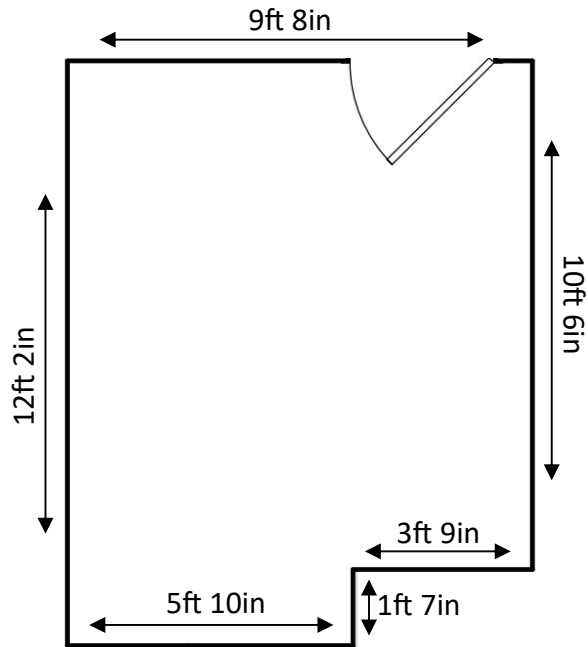

## Suite 250M

117 Usable Square Feet

199 Rentable Square Feet