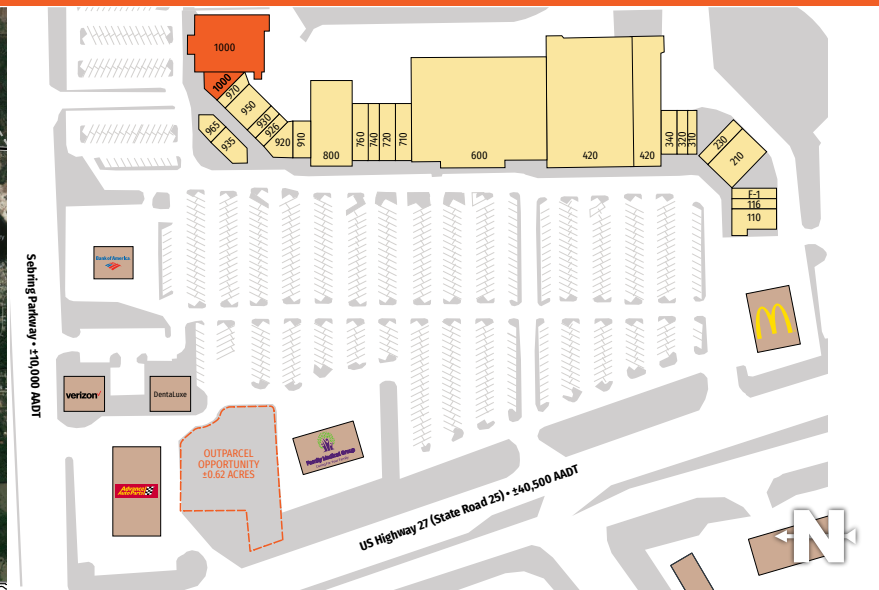

SEBRING SQUARE

110-1000 Sebring Square, Sebring, FL 33870

UNIT 1000

15,352 Square Feet

MARKET: Central Florida

COUNTY: Highlands

GLA: ±152,297 SF

TRAFFIC COUNT: ±50,500