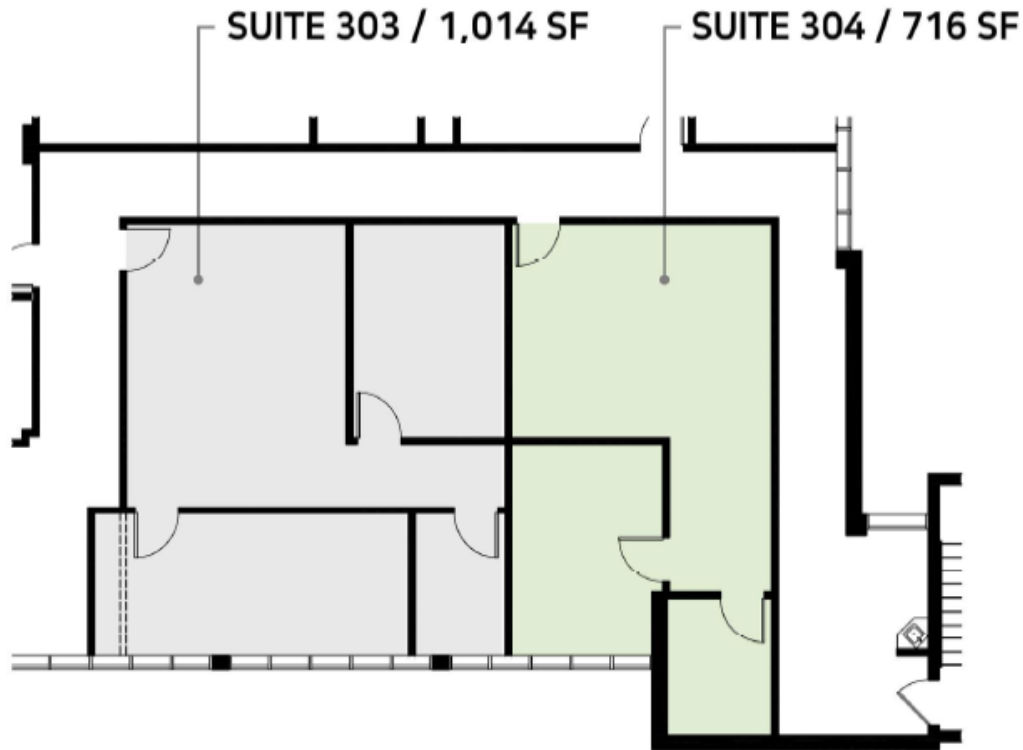

SUITE 303 | 1,014 SF

1245-1247 Milwaukee Ave \ Glenview, IL

SPACE NOTES

- Asking Rate: \$19.75 PSF MG
- 2 Private Offices
- Storage Room

TOBY GARDNER
630.480.6017
TGardner@VersaRES.com

KYLE HARRIS
630.716.3147
KHarris@VersaRES.com