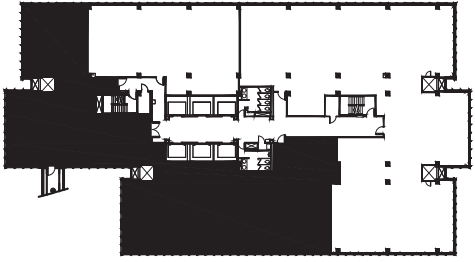

# TOWER 233, SUITE 2150

6,781 RSF

KEY PLAN