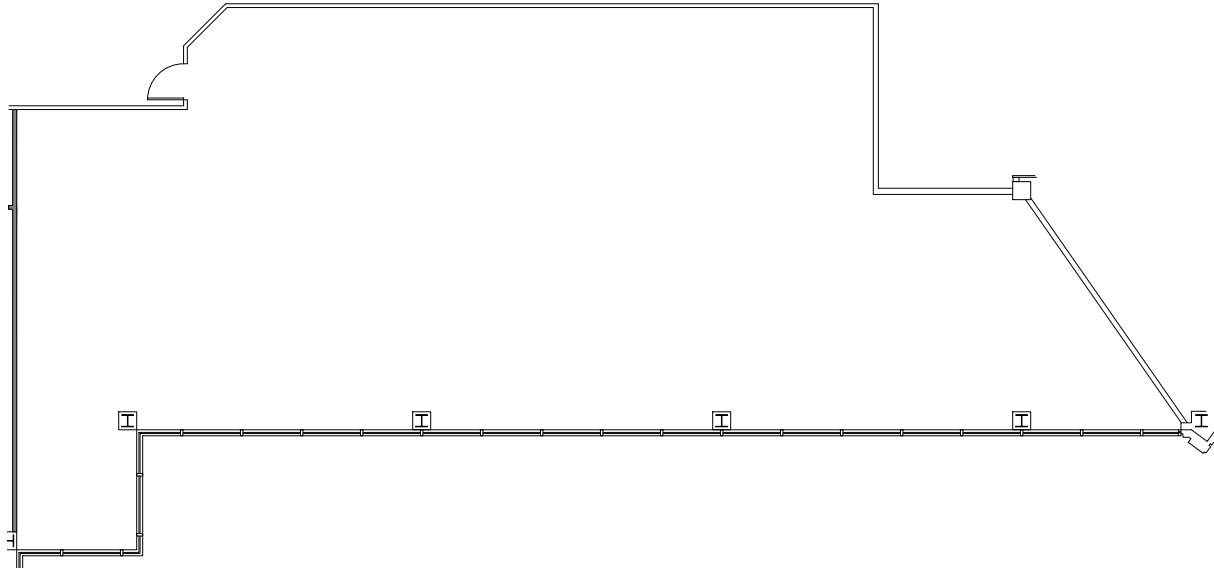

1ST FLOOR KEY PLAN

NOT TO SCALE

SUITE 120 EAST - AVAILABLE
3,095 RSF

schott
design
www.schottdesign.com

SCALE: 1/16" = 1'-0"
PROJECT: 2017.576
PROJECT MGR: BW

8425 WOODFIELD CROSSING BLVD
INDIANAPOLIS, INDIANA 46240