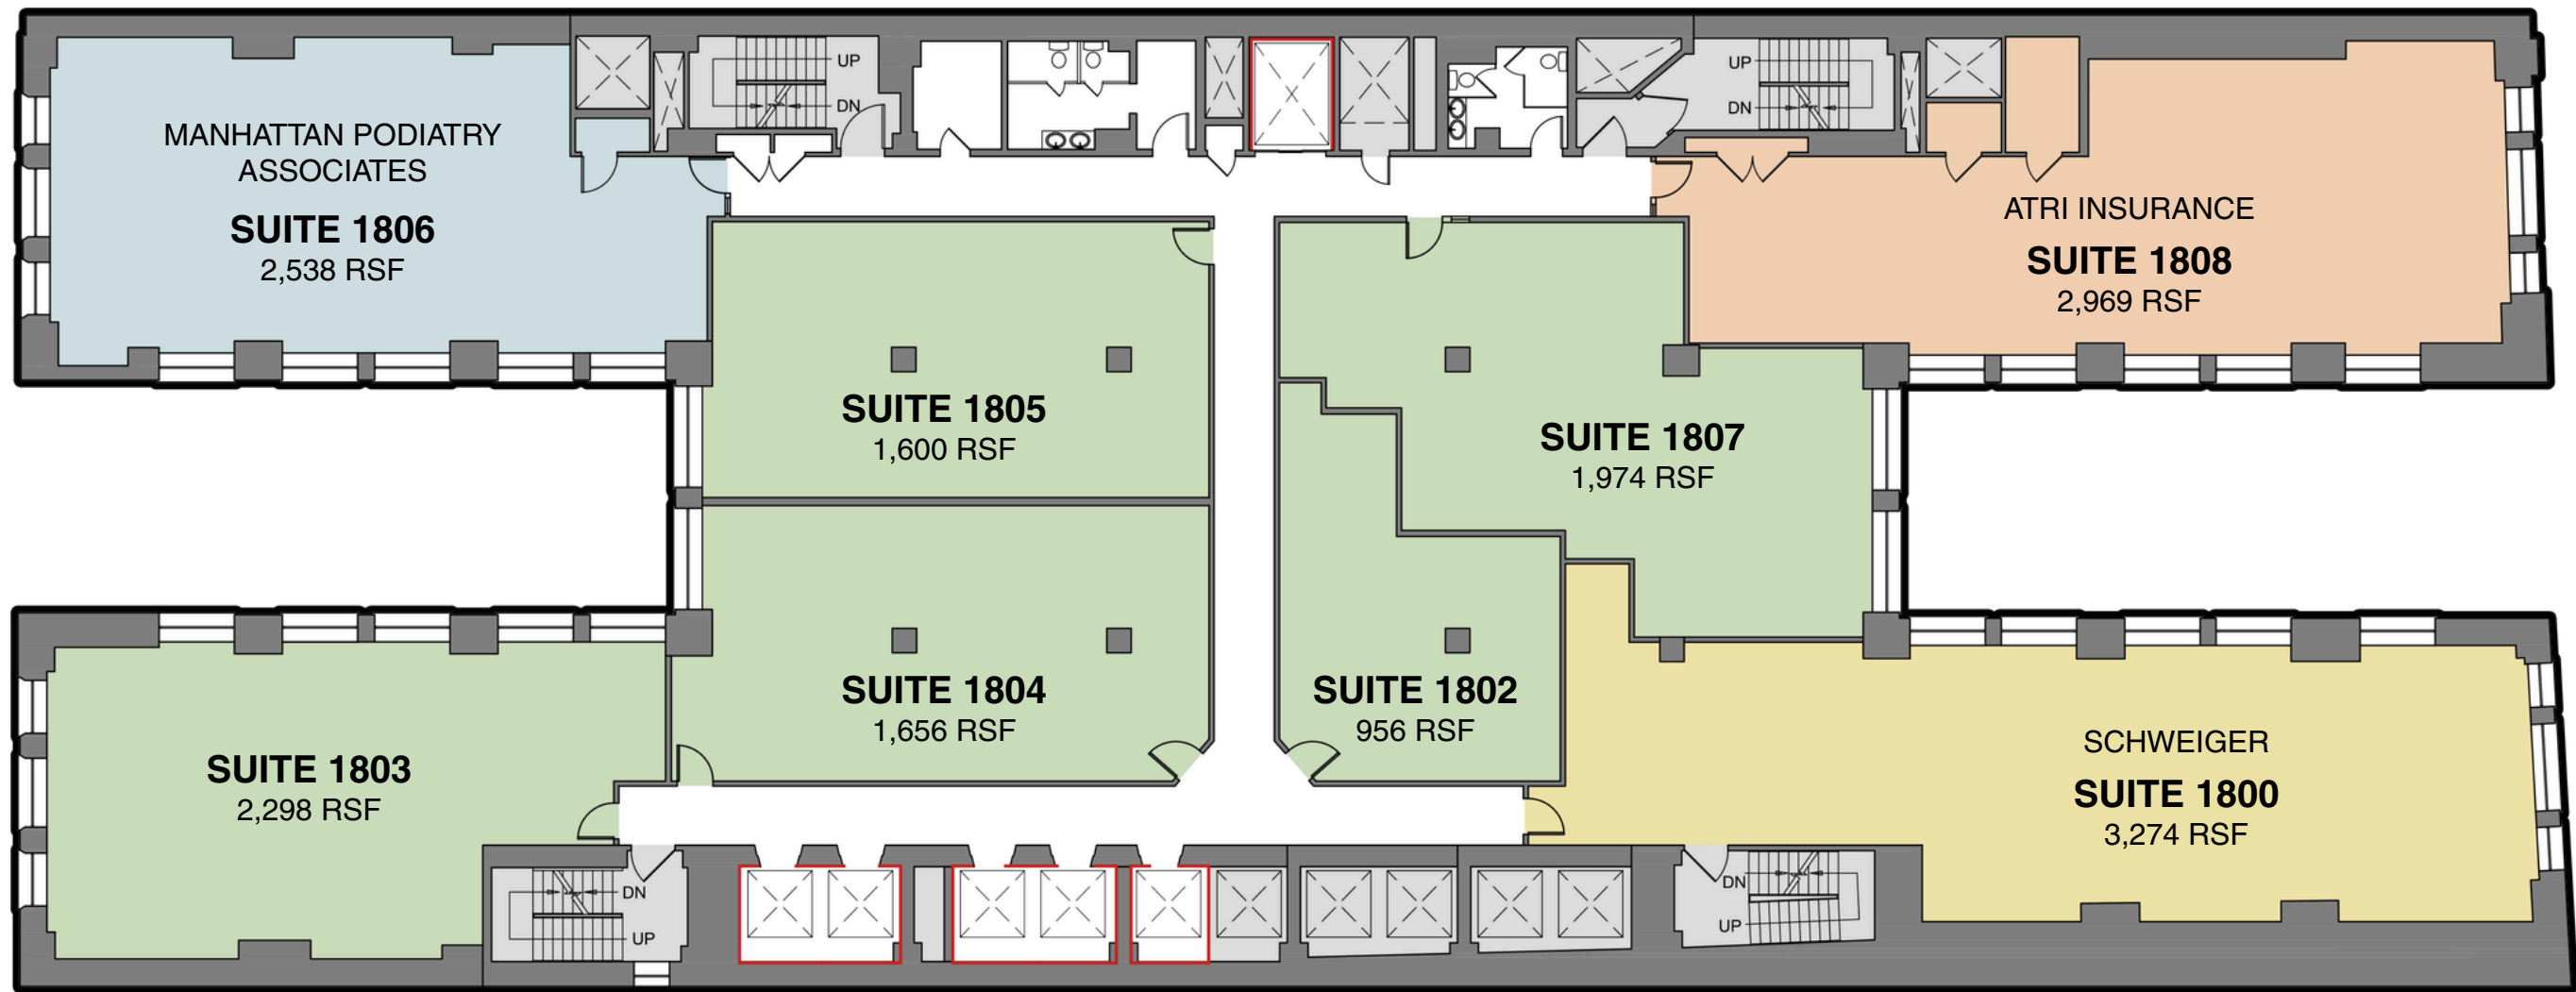

BROADWAY

TRINITY PLACE

- SUITE 1800 (3,274 RSF)
 - SUITE 1806 (2,538 RSF)
 - SUITE 1808 (2,969 RSF)
 - VACANT (8,484 RSF)
- TOTAL RSF: 17,265 RSF**

65 BROADWAY
NEW YORK

18TH FLOOR