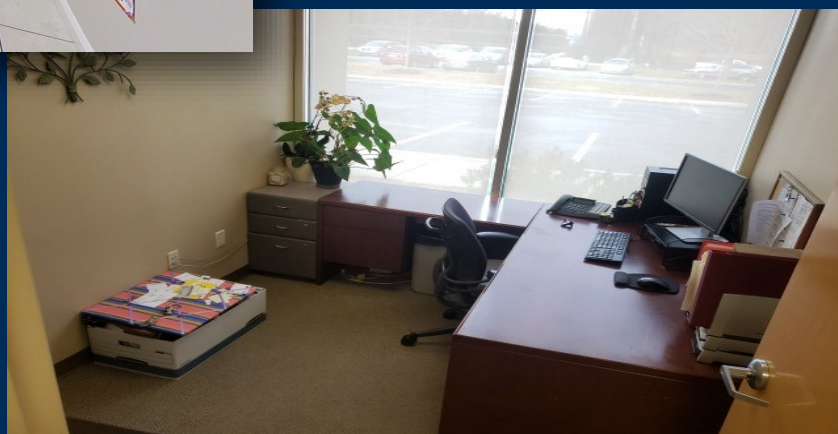

117 Executive Drive, Suite 100

Class A Professional Office Space | Sublet

RESIDENT DESK

24/7 access with permanent desk

\$650/month (New Windsor)

No security deposit

Property Highlights:

- ⇒ Class A office space with waiting area
- ⇒ Stable, high-speed, business-class Wi-Fi (1GB Speed)
- ⇒ Networked multifunction laser printer and scanner
- ⇒ Kitchenette w/fridge, microwave/toaster oven
- ⇒ Well maintained building on a private, landscaped site
- ⇒ Close to NYS Thruway (I-87), I-84, Newburgh-Beacon Bridge & Stewart International Airport.

Property Brochure

**COMMERCIAL
DIVISION**

CELEBRATING

**35
YEARS**

117 Executive Drive, Suite 100

Class A Professional Office Space | Sublet

 River Realty Services

Lee A. Raphael, Managing Broker
Direct 914.474.8146 | Office 845.564.2800 x116 | e. Lraphael@riverrealty.com
117 Executive Drive, Suite 100, New Windsor, NY 12553