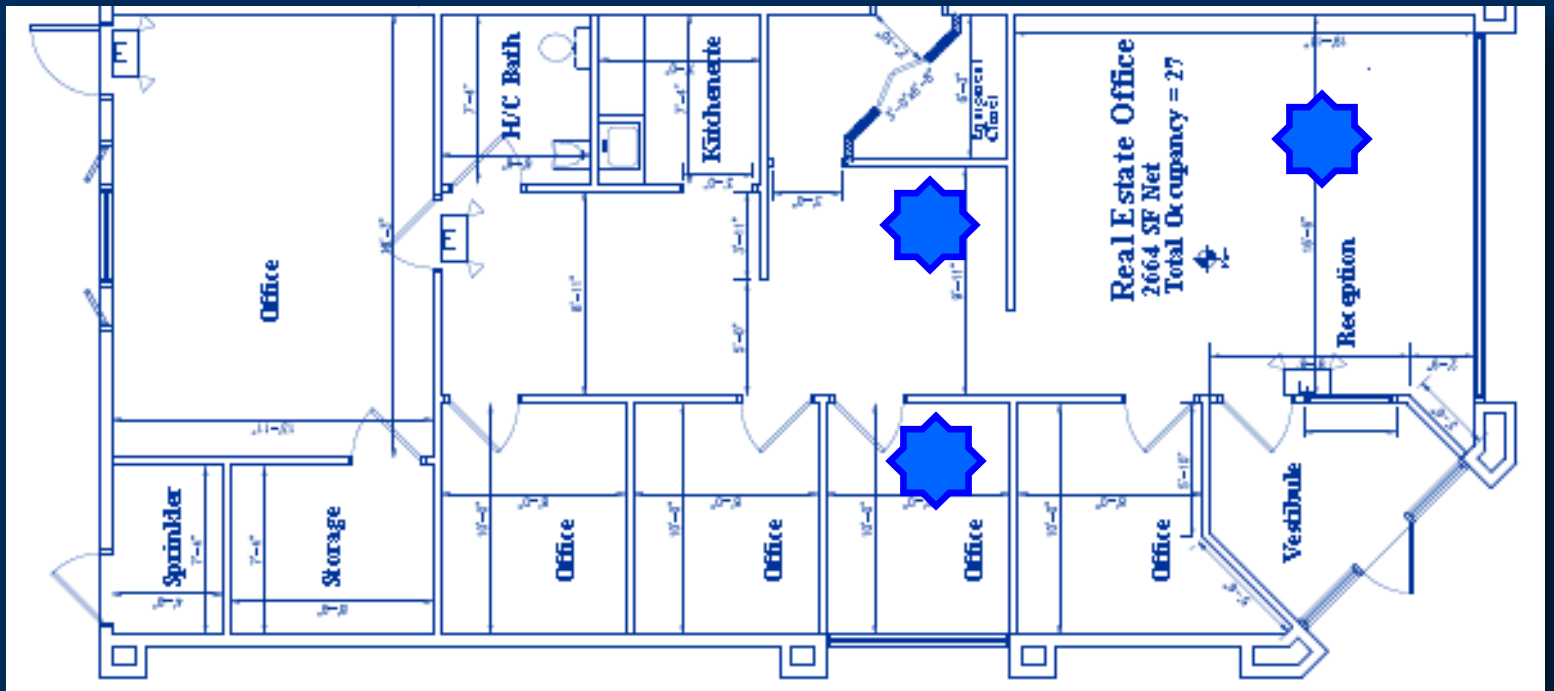

117 Executive Drive, Suite 100

Class A Professional Office Space | Sublet

River Realty Services

Lee A. Raphael, Managing Broker
Direct 914.474.8146 | Office 845.564.2800 x116 | e. Lraphael@riverrealty.com
117 Executive Drive, Suite 100, New Windsor, NY 12553

Property Brochure

**COMMERCIAL
DIVISION**

CELEBRATING

**35
YEARS**