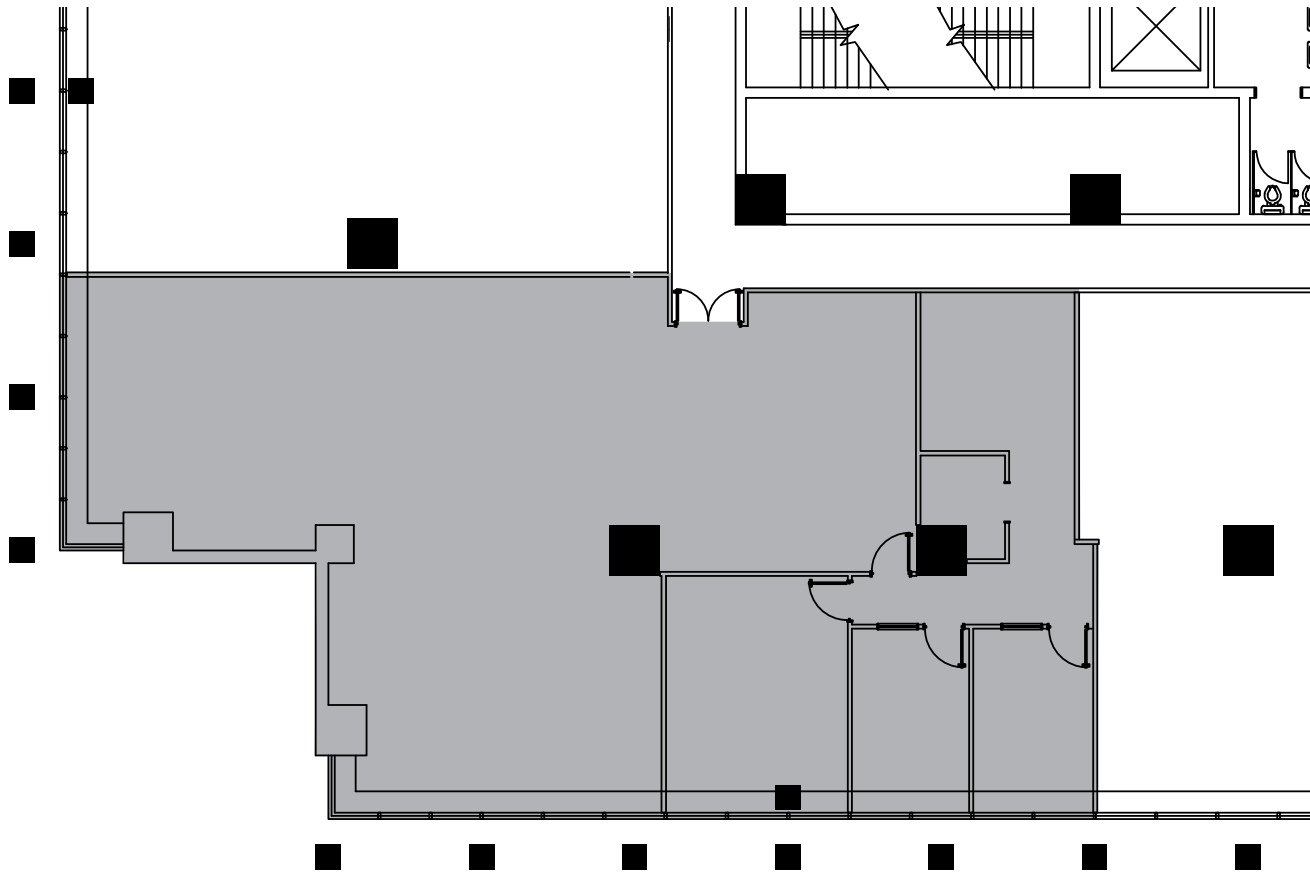

1ST FLOOR - 3,876 SQ. FT.

VIEW SPACE ON VTS

Pearl River | NY

WWW.BLUEHILLPLAZA.COM

 SCALE: N.T.S.

JAMES B. TULLY
Executive Vice President
+1 201 712 5804
james.tully@cbre.com

JON MEISEL
Senior Vice President
+1 732 509 2843
jon.meisel@cbre.com