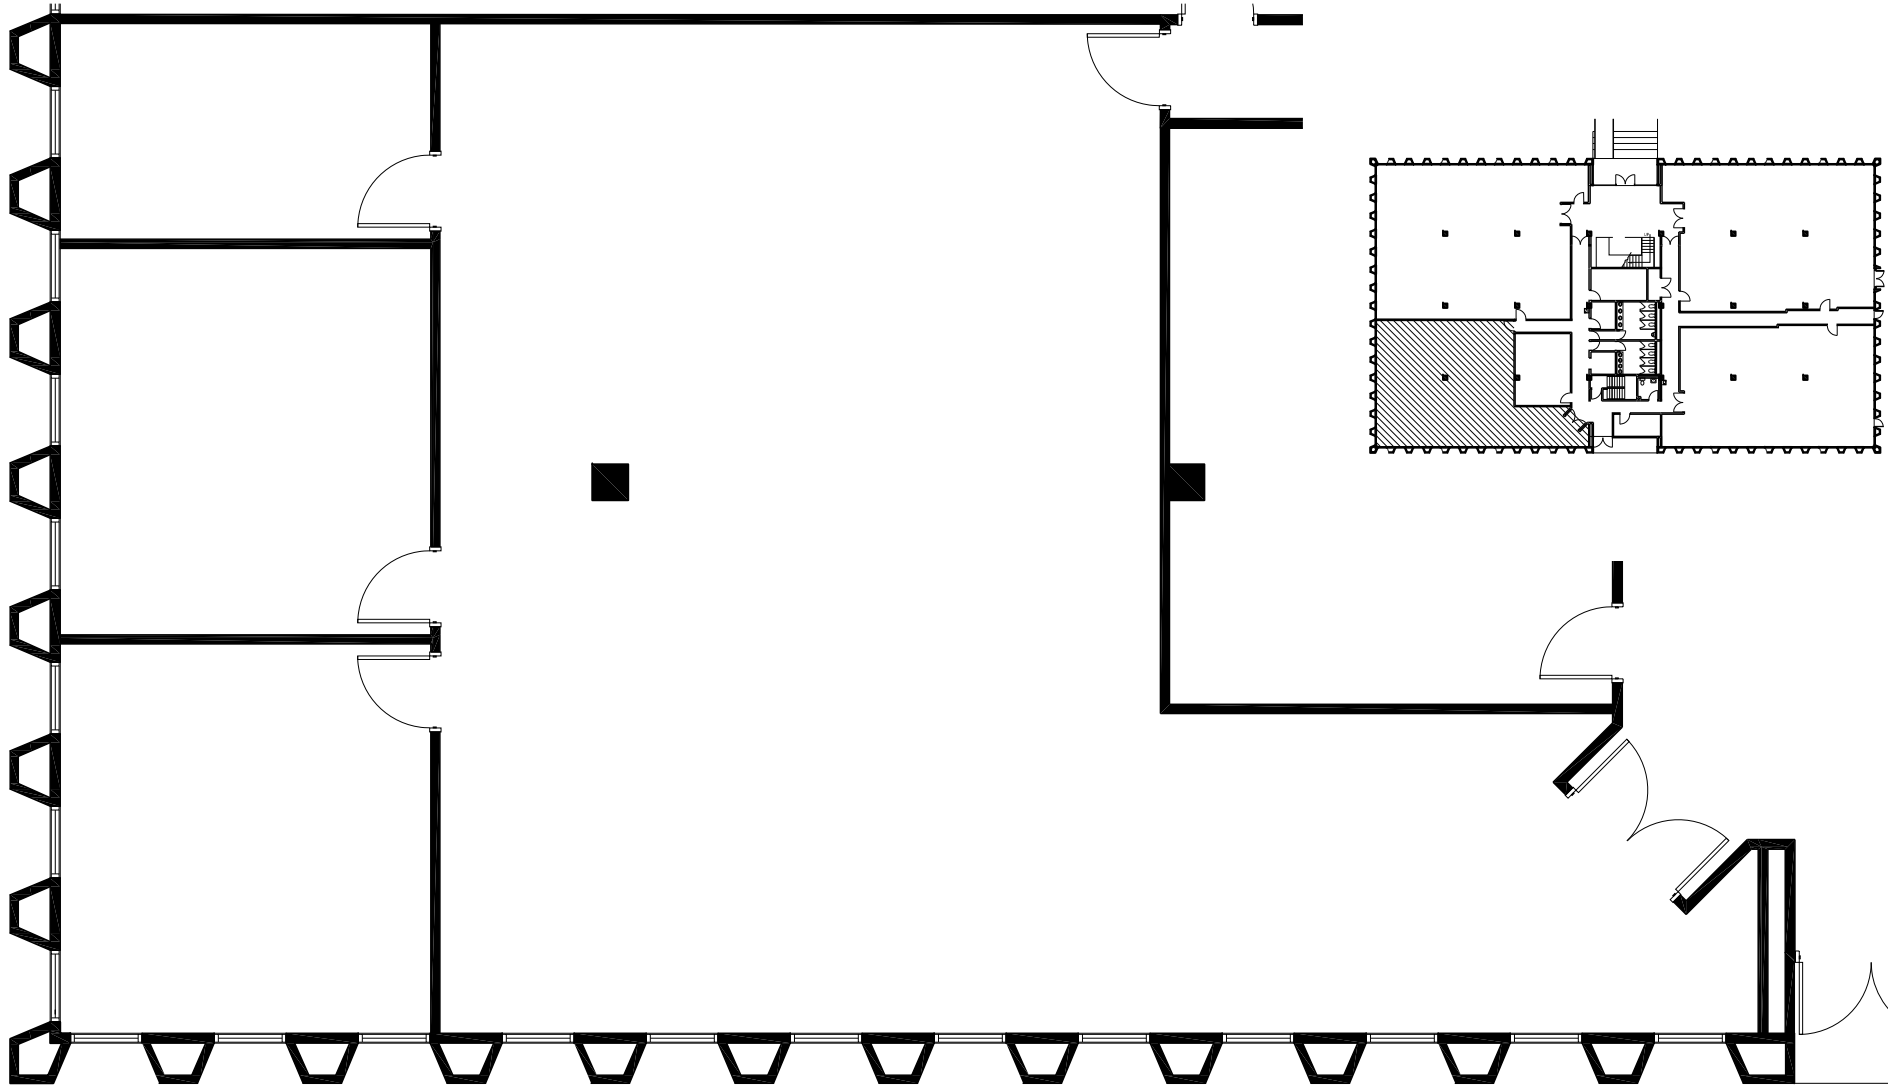

# 30 Perimeter Park

Available

1st Floor - Suite 120  
2,760 RSF  
March 16, 2018

**L|B|A** ARCHITECTURE + INTERIOR DESIGN  
5076 WINTERS CHAPEL RD, SUITE 100  
ATLANTA, GA 30360  
(o) 770.398.3207