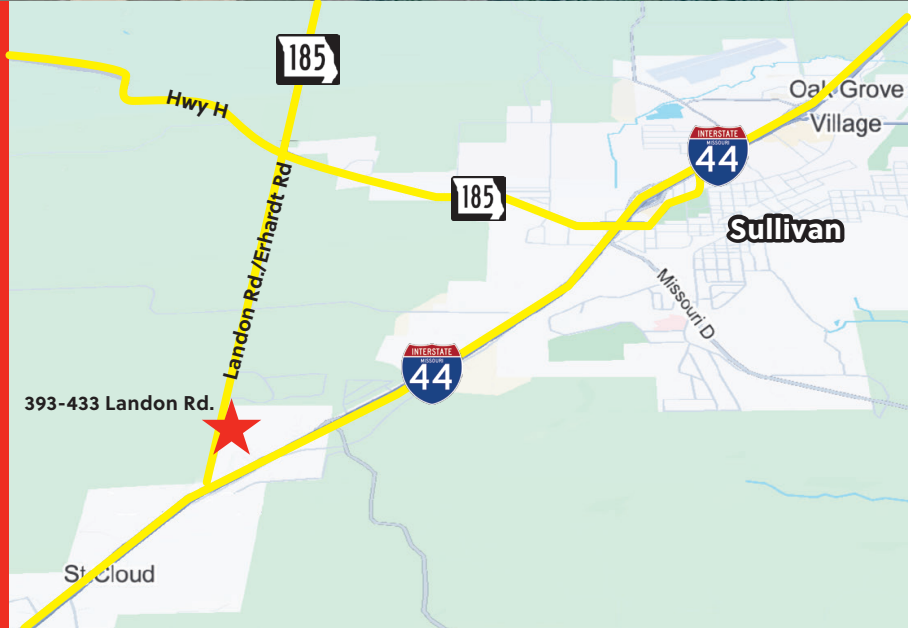

Hilliker Corporation | www.hillikercorp.com | 314-781-0001
1401 S. Brentwood Blvd. Suite 650, St. Louis, MO 63144

Information is from appropriate sources but is not guaranteed. No representation is made to environmental or other conditions of property. We recommend purchaser investigate fully.

Individual Membership in the Society of Industrial and Office Realtors. SIOIR