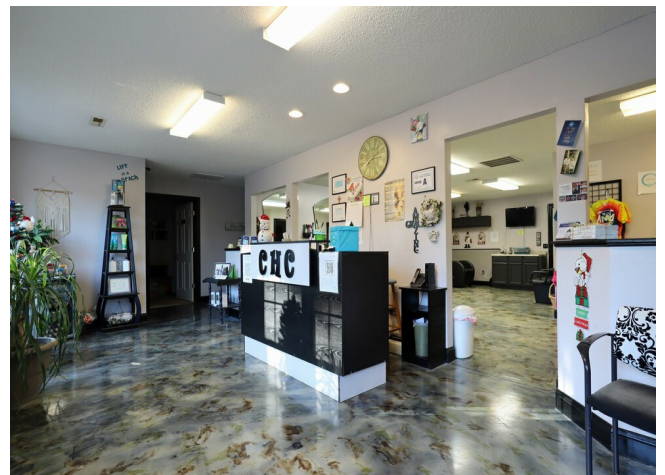

Price:	$449,000
Property Type:	Retail
Property Subtype:	Freestanding
Building Class:	C
Sale Type:	Owner User
Lot Size:	0.41 AC
Gross Building Area:	1,296 SF
No. Stories:	1
Year Built:	1994
Tenancy:	Single
Clear Ceiling Height:	8 FT
Zoning Description:	B-1
APN / Parcel ID:	8595-01-16-6273
Walk Score ®:	10 (Not friendly)