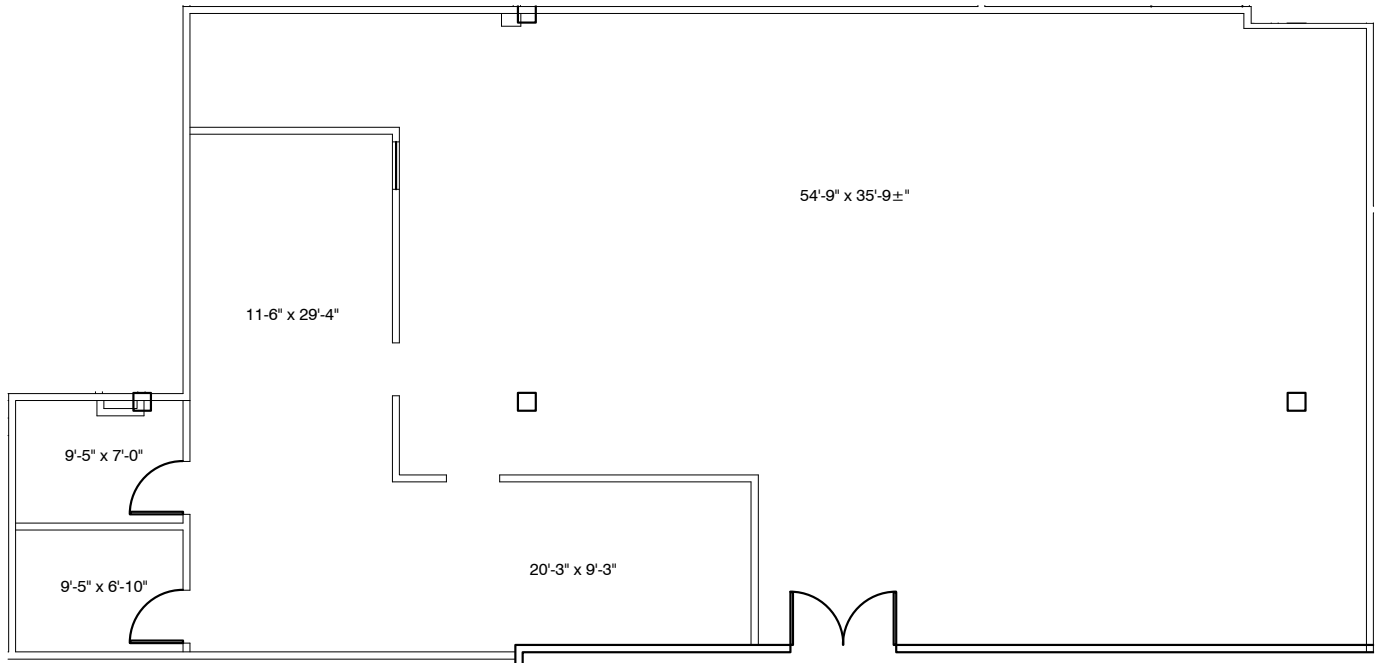

PARK FOREST OFFICE

PARK
FOREST
DALLAS

3530 FOREST LANE, DALLAS, TEXAS 75234

Suite 297 - 3,327 SF

ROOM SIZES ARE APPROXIMATE.

KYLE ESPIE
972.776.7070
KESPIE@BRADFORD.COM