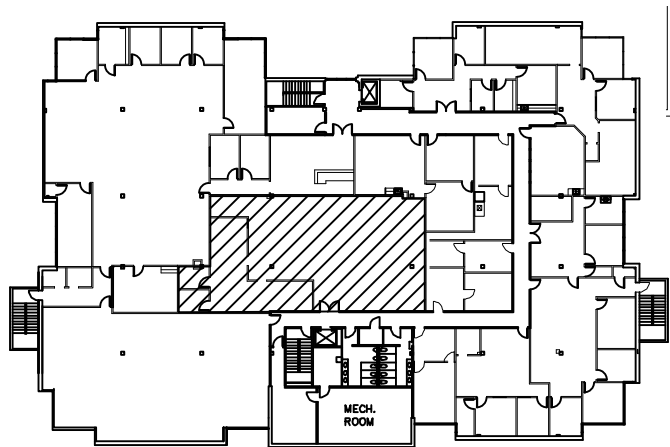

PARK FOREST OFFICE

PARK
FOREST
DALLAS

3530 FOREST LANE, DALLAS, TEXAS 75234

Suite 297 - 3,327 SF

ROOM SIZES ARE APPROXIMATE.

KYLE ESPIE
972.776.7070
KESPIE@BRADFORD.COM