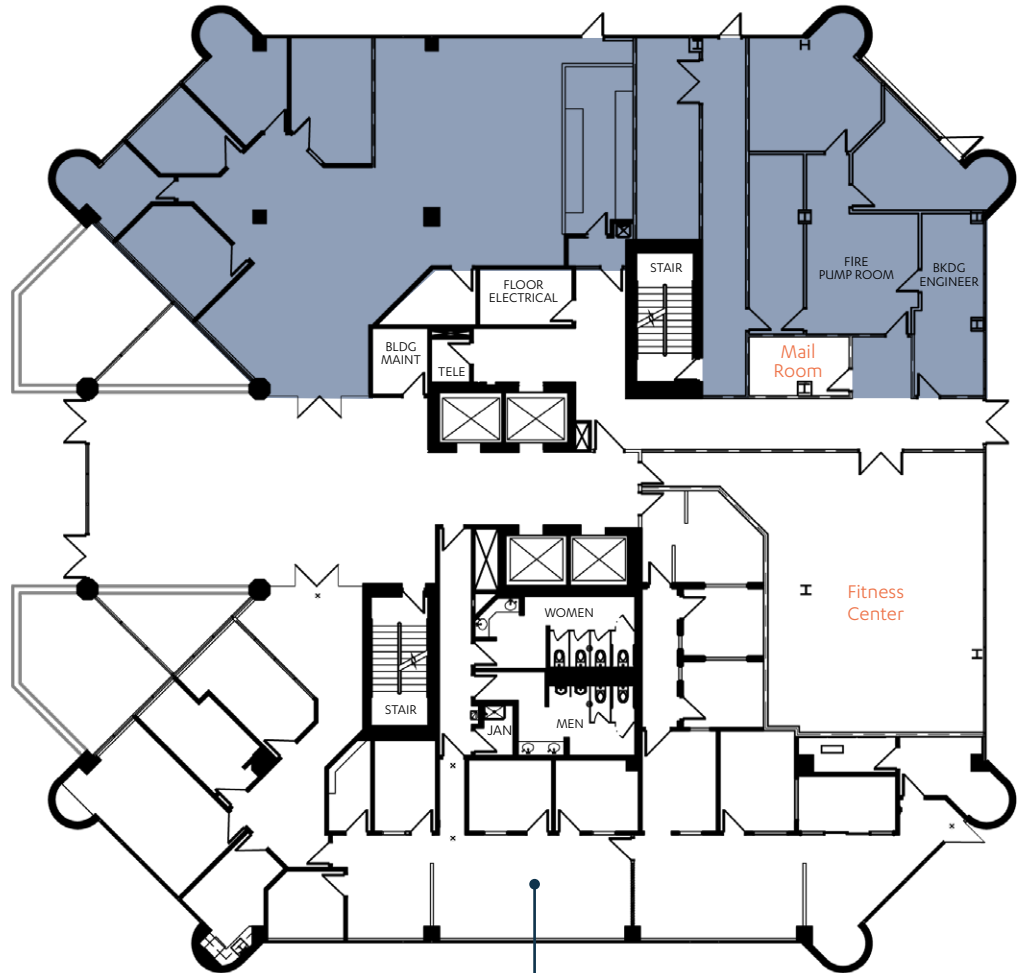

TOWER 4

2800 N. 44th St. Phoenix, AZ
tower44.colliers.com

1st Floor

Suite 150
4,947 SF

GET IN TOUCH

MICHAEL MARSH

Vice President
DIR +1 602 222 5177
michael.marsh@colliers.com

TODD NOEL, CCIM