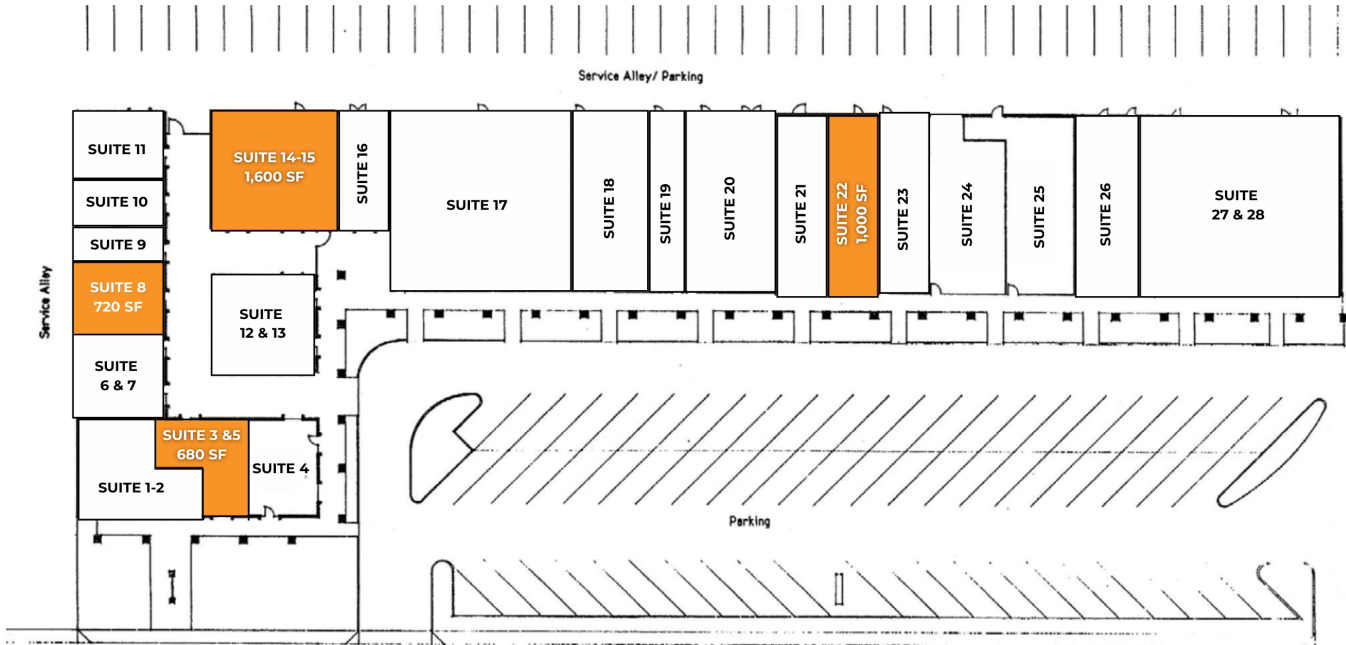

# 1241 EAST BROADWAY ROAD

MESA, ARIZONA 85204

- Small Suite Sizes Available
- Broadway Road Frontage
- Diverse Tenant Mix
- Monument Signage

DEMOGRAPHICS	1 MILE	3 MILES	5 MILES
AVERAGE AGE:	28.3	30.4	32.7
POPULATION:	26,786	82,293	167,110
AVERAGE HH INCOME:	\$51,920	\$52,567	\$56,422
TRAFFIC COUNTS	VPD		
S STAPLEY DRIVE:	28,603		
E BROADWAY RD:	19,306		

## Leah Motsinger

Senior Associate  
 602.423.3619  
 leah@citywidecre.com

1645 East Missouri Avenue, Suite 330 • Phoenix, Arizona 85016 • 602.313.1000 • citywidecre.com

SUITE	TENANT	SF	RATE
SUITE 1-2	EMPIRE BARBERSHOP		
SUITE 3 & 5	AVAILABLE W NOTICE	680 SF	\$18.00 PSF + NNN
SUITE 4	EAGLE IMMIGRATION		
SUITE 6	BUFFALO CRIME		
SUITE 8	AVAILABLE	720 SF	\$10.00 PSF + NNN
SUITE 9	KARINA'S CLEANING		
SUITE 10	ISLAND BOUTIQUE		
SUITE 11	ALTERATIONS		
SUITE 12	VELASCO FLOWER SHOP		
SUITE 14-15	AVAILABLE	1,600 SF	\$14.00 PSF + NNN
SUITE 16	DART SUPPLIES		
SUITE 17	EVENTS		
SUITE 18	DIAMOND BOUTIQUE		
SUITE 19	DOBROSKY PAINT		
SUITE 20	PUERTO DE GUAYMAS		
SUITE 21	TOOLS		
SUITE 22	AVAILABLE W NOTICE	1,000 SF	\$16.00 PSF + NNN
SUITE 23	CAMPOS MUSIC		
SUITE 25	GUATE LATIINO		
SUITE 26	WATER N' ICE		
SUITE 27	SMOKE SHOP		
SUITE 28	YERBIA LA MEXICANA		