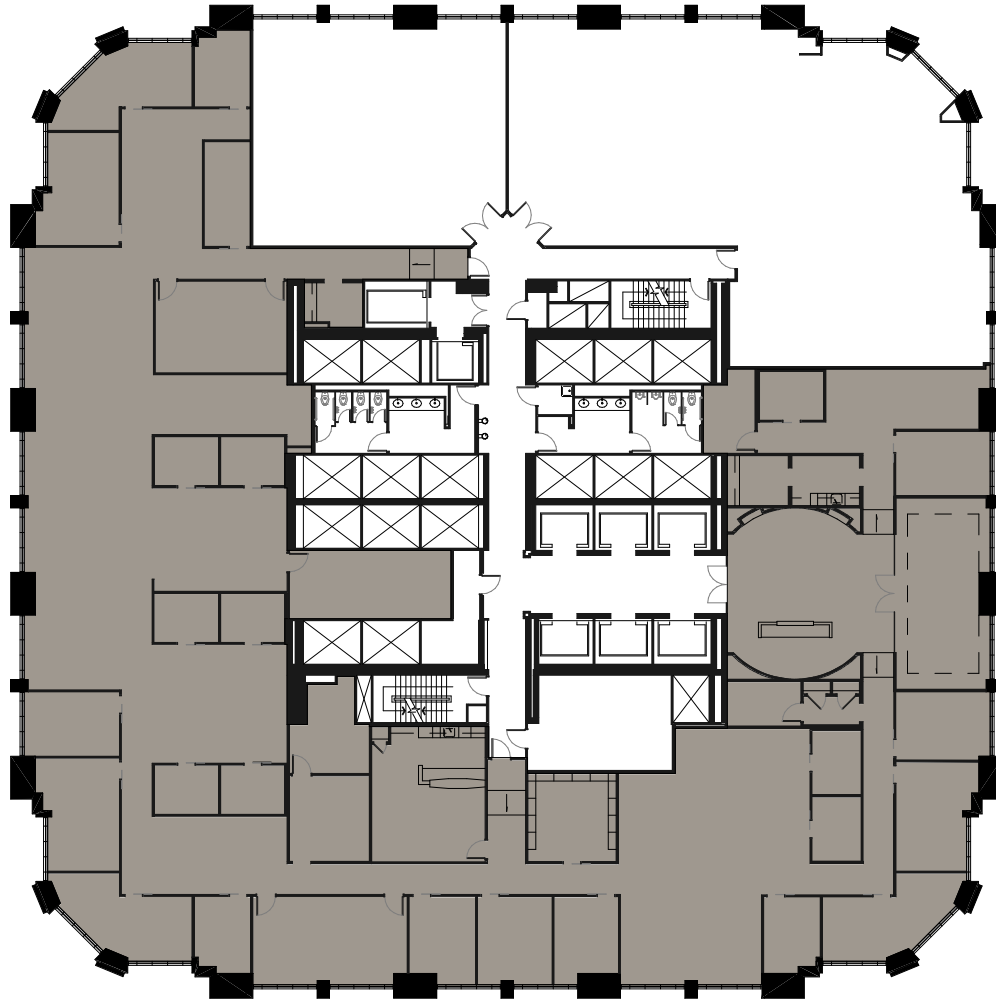

STREAM

PRESTON MENNING

preston.menning@streamrealty.com
404.962.8609

GLENN KOLKER

glenn.kolker@streamrealty.com
404.962.8630

LAUREN SLAPPEY

lauren.slappay@streamrealty.com
404.962.8639

KEY PLAN