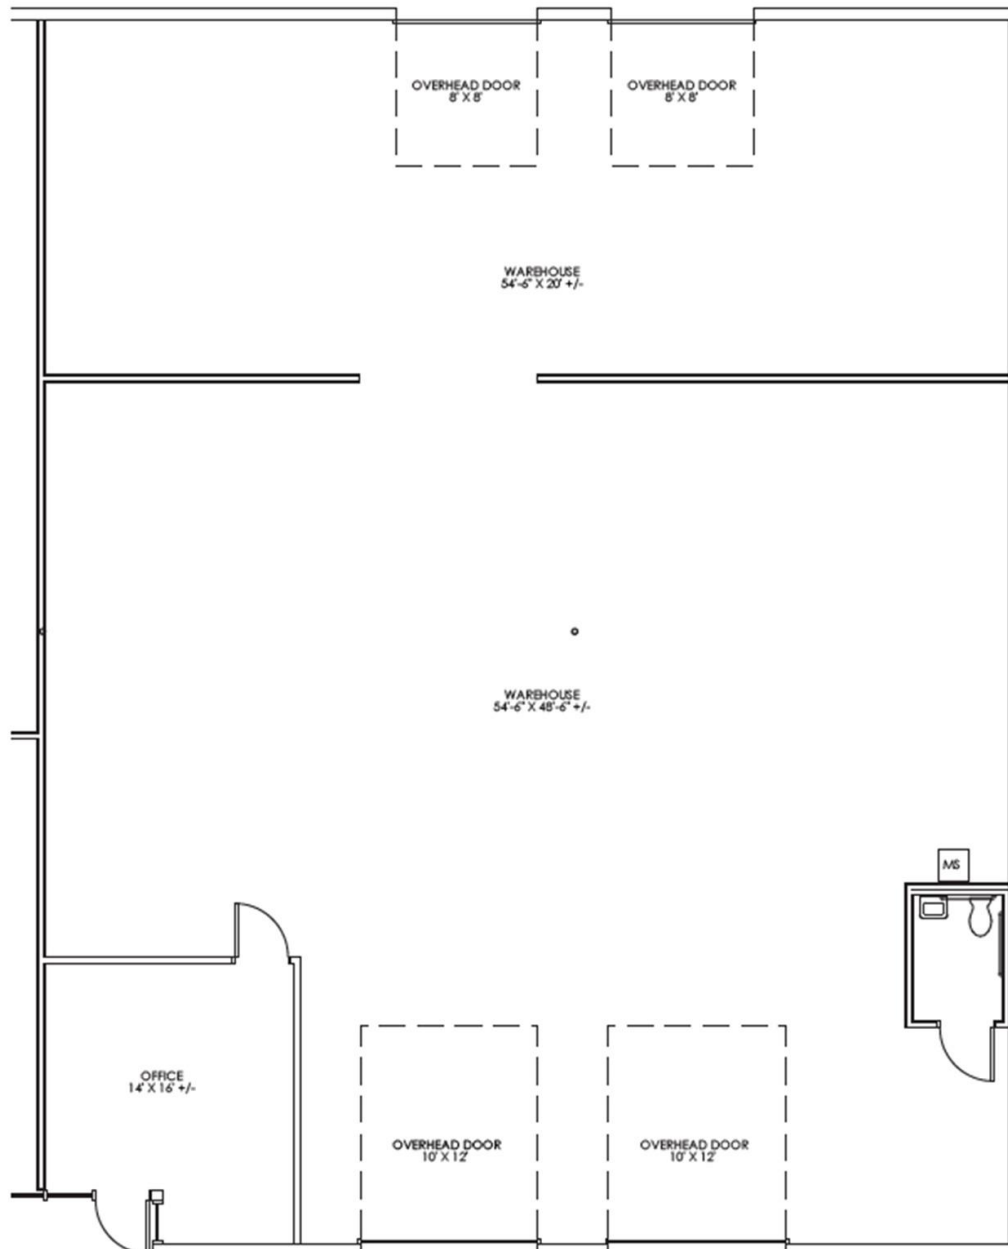

Suffolk Business Park

2901 SUFFOLK DRIVE
FORT WORTH, TX 76133

SUITE 160 - 3,913 RSF

- 200 SF OFFICE
- TWO (2) GRADE LEVEL DOORS
- 16' CLEAR HEIGHT

Cade Navarro
903.952.3172
cnavarro@bradford.com

Luke Clardy
817.921.8178
lclardy@bradford.com