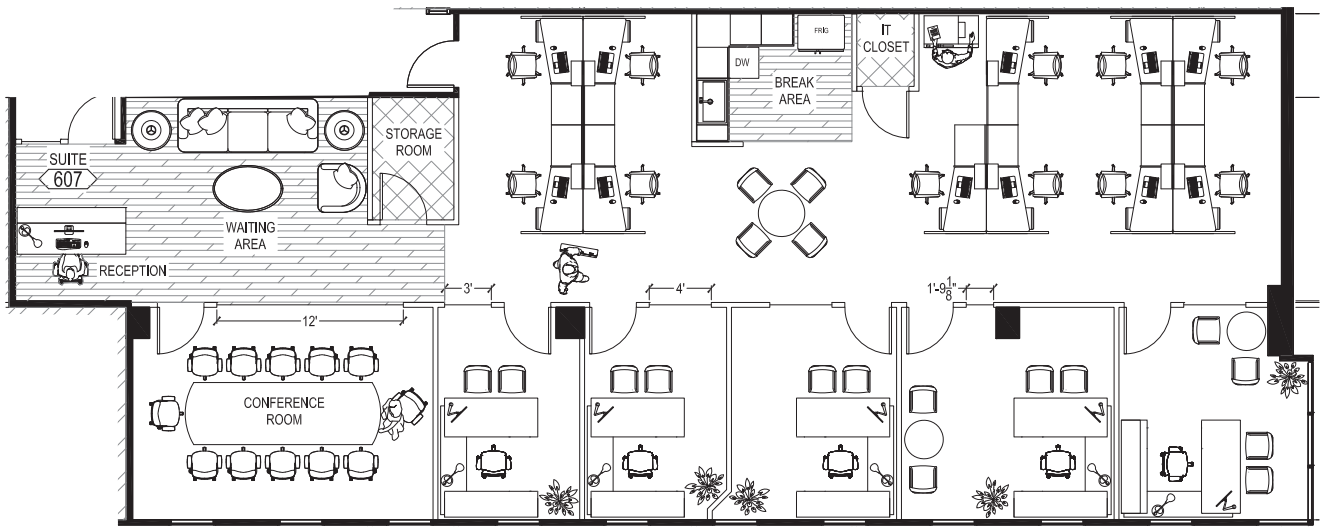

TOWER

COLORADO

Suite 607
2,827 RSF
Spec Suite

W. RYAN STOUT
303.813.6448
ryan.stout@cushwake.com

ZACHARY T. WILLIAMS
303.813.6474
zach.williams@cushwake.com

CAITLIN I. ELLENSON
303.312.1914
caitlin.ellenson@cushwake.com