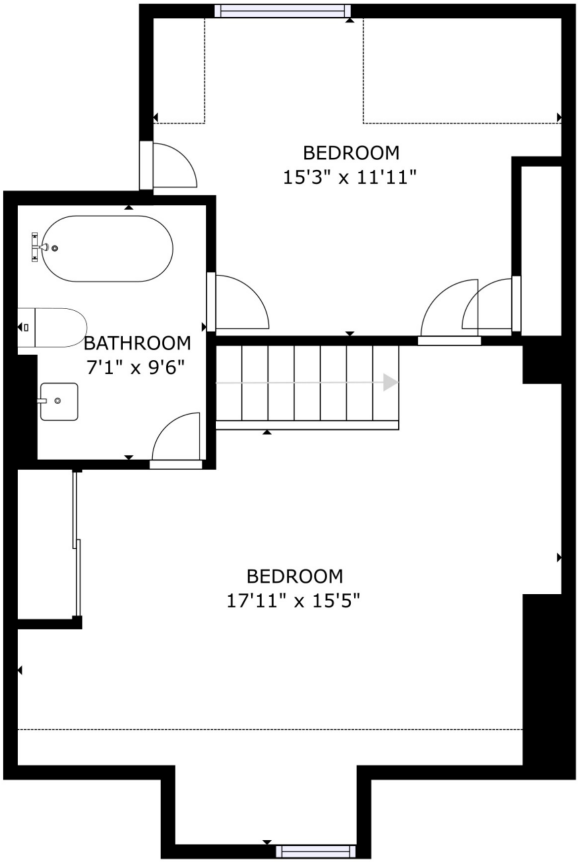

SECOND LEVEL

TOTAL: 1332 sq ft
FIRST LEVEL: 780 sq ft, SECOND LEVEL: 552 sq ft