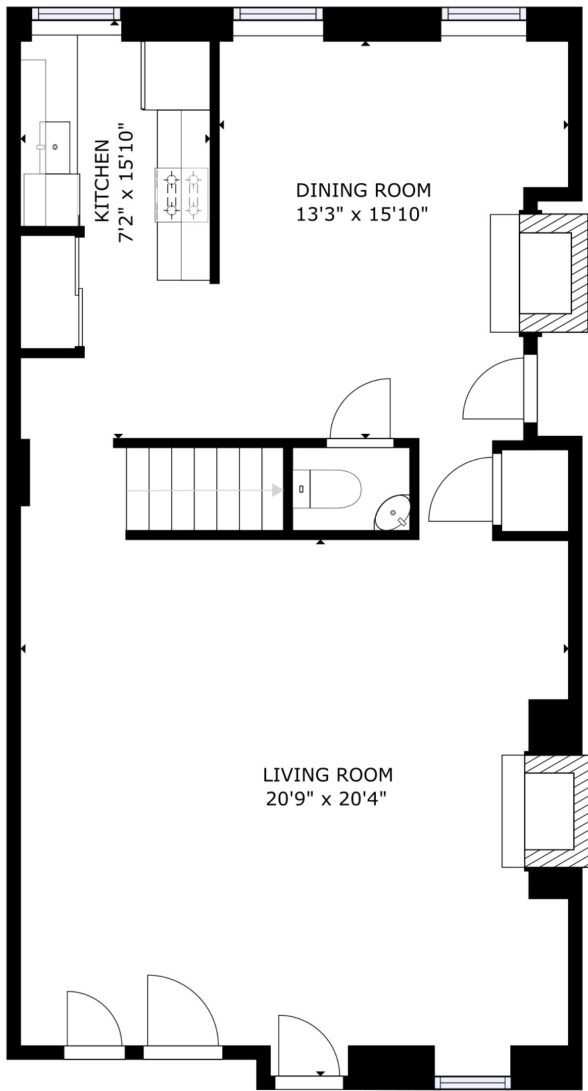

239 Race Street Unit B

Philadelphia, PA 19106

FIRST LEVEL