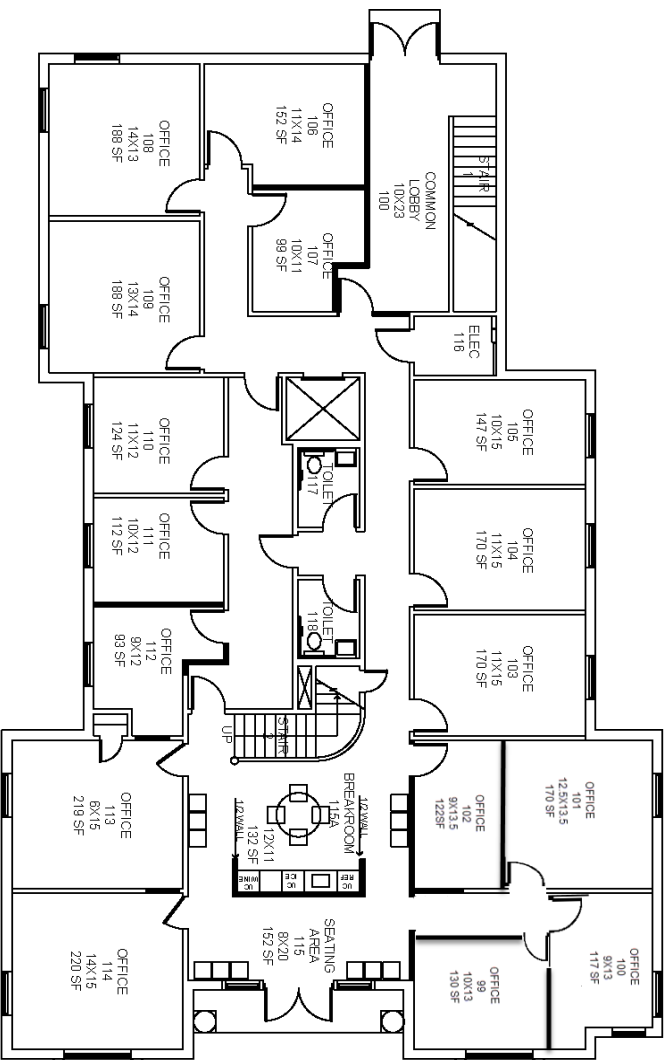

---

**Ample parking &  
windows in all  
offices**

---

**Office cleaning  
service included**

---

**Furnished options  
and Month to  
month leases**

| Address Suite |     | Rent/month<br>with Promotion | Regular<br>rent/month |
|---------------|-----|------------------------------|-----------------------|
|               | #   |                              |                       |
| 751           | 120 | \$650                        | <del>\$775</del>      |
| 751           | 121 | \$584                        | <del>\$700</del>      |
| 751           | 131 | \$708                        | <del>\$825</del>      |
| 771           | 100 | \$625                        | <del>\$750</del>      |

## FIRST FLOOR PLAN

SCALE: 1/8" = 1'-0"