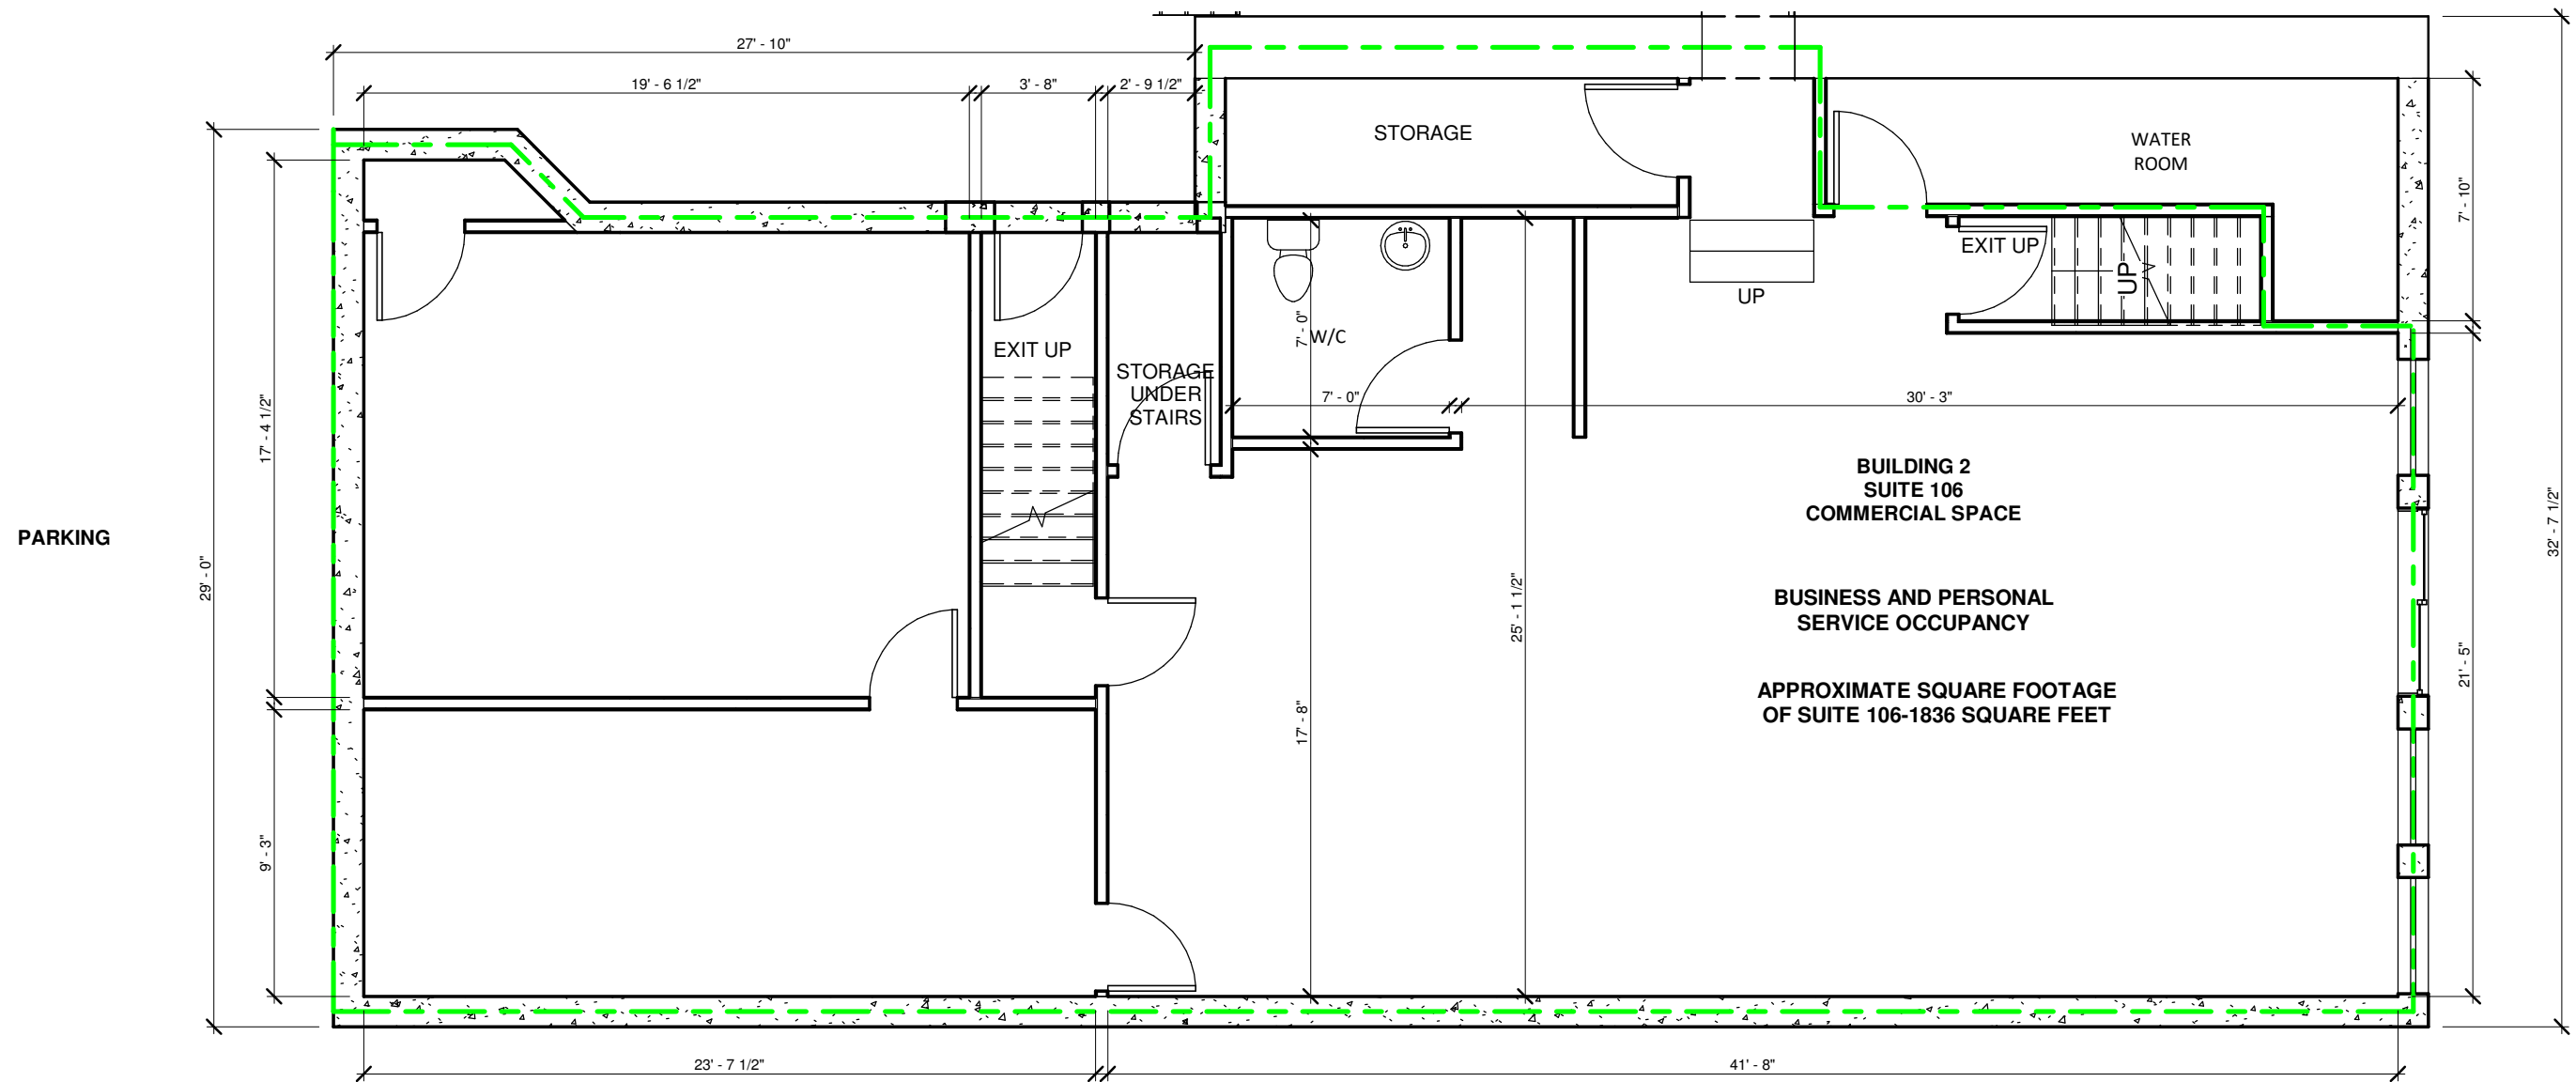

SCHEDULE A-138 Main Street West-Suite 106

ALL MEASUREMENTS ARE APPROXIMATE.