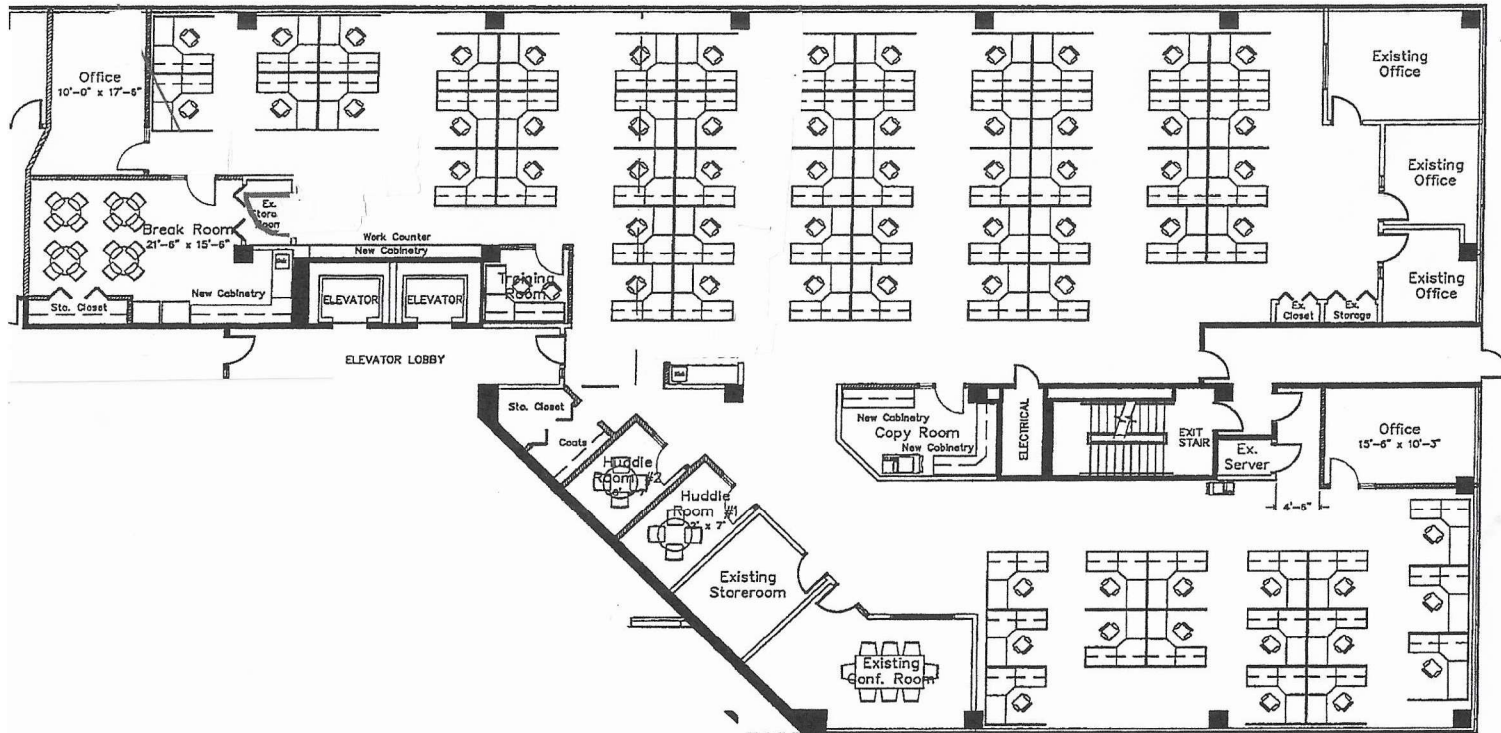

FOR LEASE

952-831-2411

TO BE FIELD VERIFIED

TWO APPLE TREE SQUARE | FIRST FLOOR

8011 34<sup>th</sup> Ave. South | Bloomington, MN 55425 | [www.ricerealestatecompany.com](http://www.ricerealestatecompany.com)

Suite #100 | 8,985 RSF