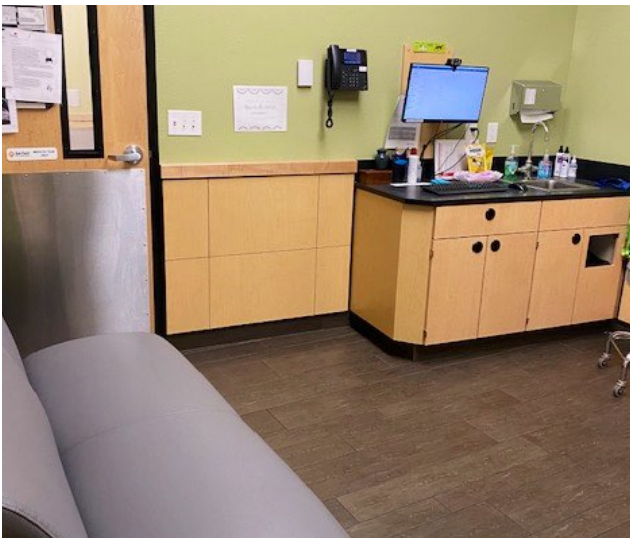

THE BUILDING

Built in 1921, this free standing building is **centrally located** in NW Portland across the street from Stadium Fred Meyer and within walking distance to Providence Park.

- Currently set-up as a medical clinic with 6 exam rooms, 2 restrooms and a waiting area *
- Bow truss ceilings, 12'5"
- Brick walls and wood beams
- Gated on-site parking (10 spaces)
- Zoning: CX - Central Commercial

- HVAC Upgrade in 2000 (5-ton gas pack) and 2007 (Two 4-ton split systems)
- Seismic Upgrade in 2000
- Roof Upgrade in 2000
- Plumbing and Electrical upgraded in 2000 to accommodate the kitchens and vents