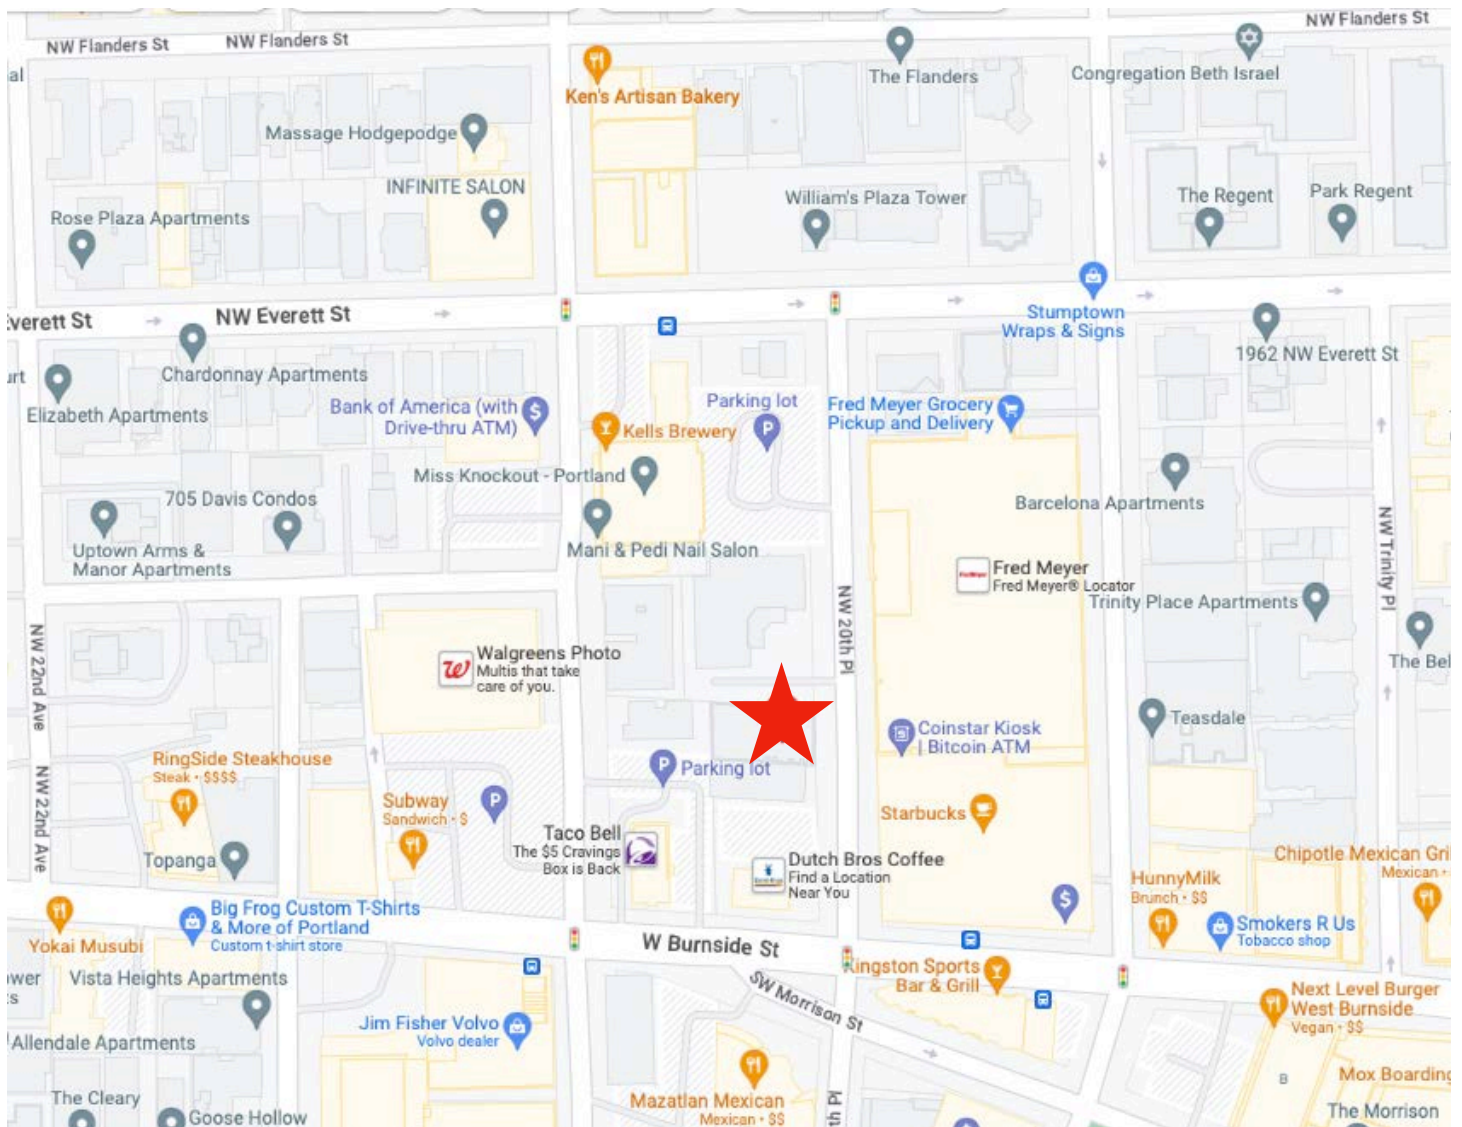

THE BUILDING

PROPERTYINFO

- **Address:** 35 NW 20th Pl. Portland, OR 97209
- **County:** Multnomah
- **Neighborhood:** Northwest District
- **Property ID:** R198670
- **Tax Roll:** Kings 2nd Add, Back 30 TL 13600
- **Year Built:** 1921
- **Description:** General Retail
- **Zoning:** CX- Central Commercial
- **Taxes:** \$32,623.41 (2025)
- **Assessed Value:** \$1,211,870.00
- **Market Value:** \$2,746,400.00
- **Building Area:** 5,427 Square Feet
- **Land Area:** 0.24 Acres (10,440 Square Feet)
- **Elevation:** 129 Ft (approximate)
- **Tenants:** Vacant
- **Parking:** Gated - 10 Spaces

THE SPACE

THE NEIGHBORHOOD

SHOP

Fred Meyer
Walgreens
Portland Gear
Trader Joes
Crossroads Trading
Levi's Store
Ethan Allen
Urban Outfitters
Zupan's Market
Pottery Barn
Kitchen Kaboodle
Unleashed

EAT

Dutch Bros
Ringside Steakhouse
Mazatlan
Top Burmese
Kells Brewery
Ken's Artisan Bakery
Salt & Straw
Elephants Delicatessen
McMenamins Blue Moon
Thai Bloom
Harlow
Serratto