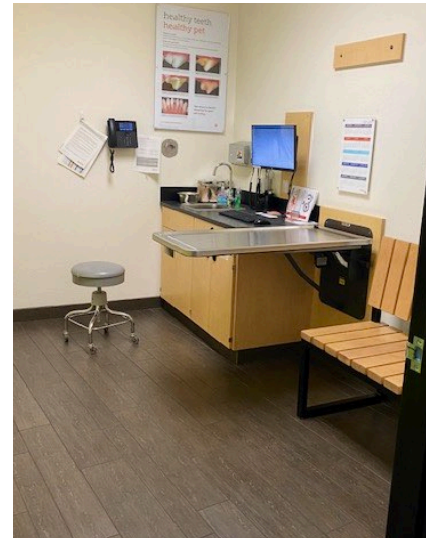

THE BUILDING

Built in 1921, this free standing building is **centrally located** in NW Portland across the street from Stadium Fred Meyer and within walking distance to Providence Park.

- Currently set-up as a medical clinic with 6 exam rooms, 2 restrooms and a waiting area *
- Bow truss ceilings, 12'5"
- Brick walls and wood beams
- Gated on-site parking (10 spaces)
- Zoning: CX - Central Commercial

- HVAC Upgrade in 2000 (5-ton gas pack) and 2007 (Two 4-ton split systems)
- Seismic Upgrade in 2000
- Roof Upgrade in 2000
- Plumbing and Electrical upgraded in 2000 to accommodate the kitchens and vents