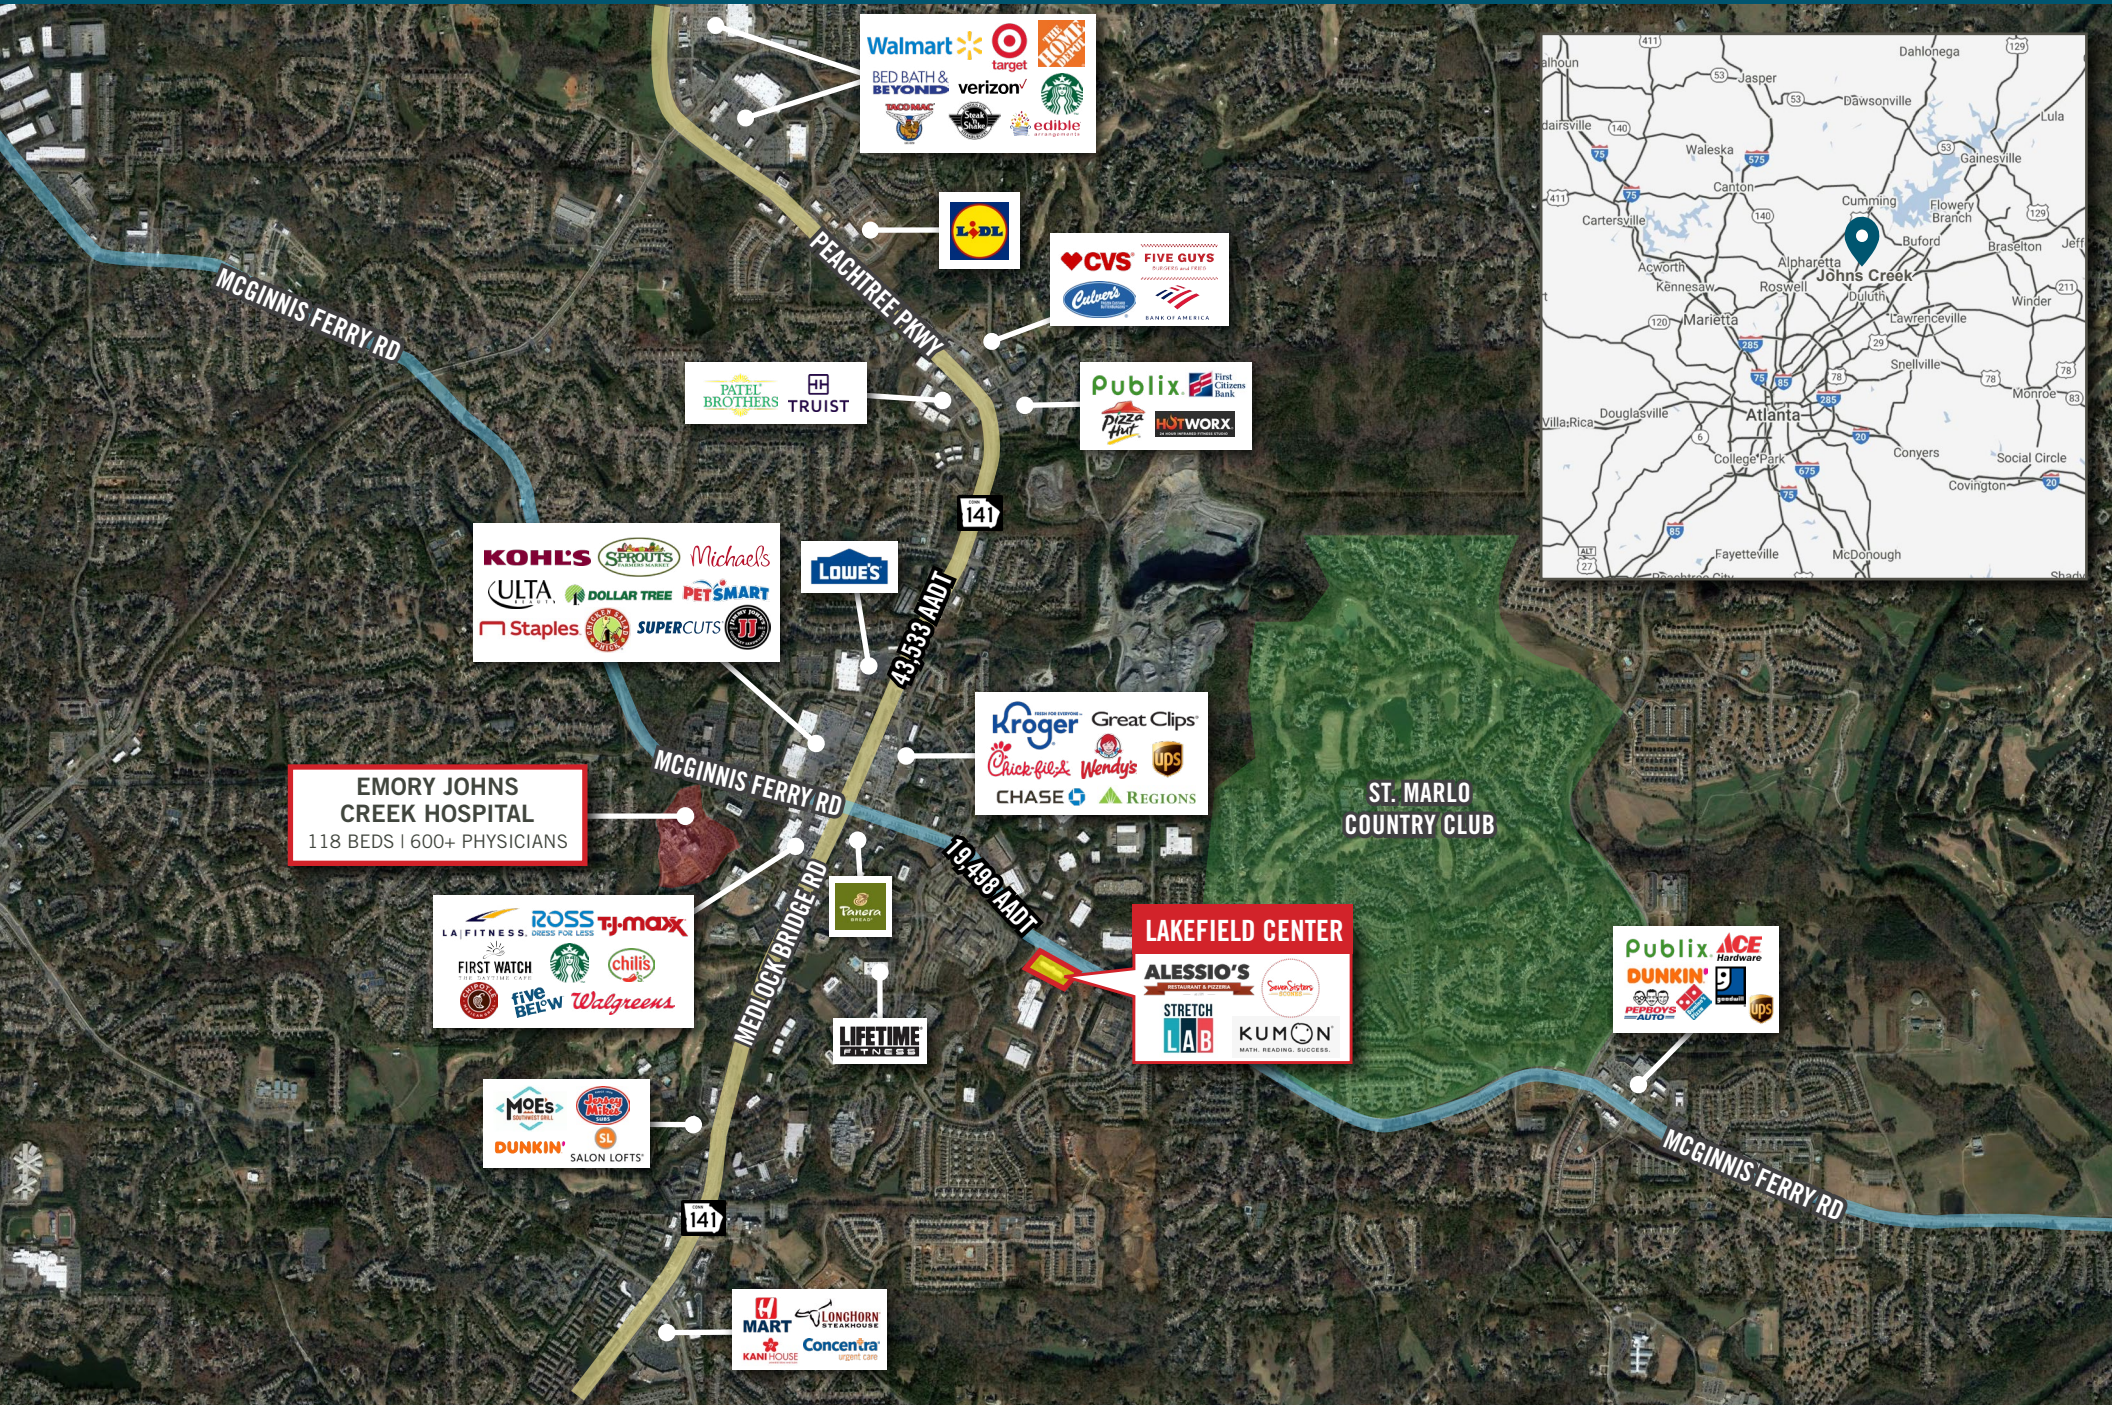

EMORY JOHNS CREEK HOSPITAL
118 BEDS | 600+ PHYSICIANS

LAKEFIELD CENTER
ALESSIO'S
STRETCH LAB KUMON