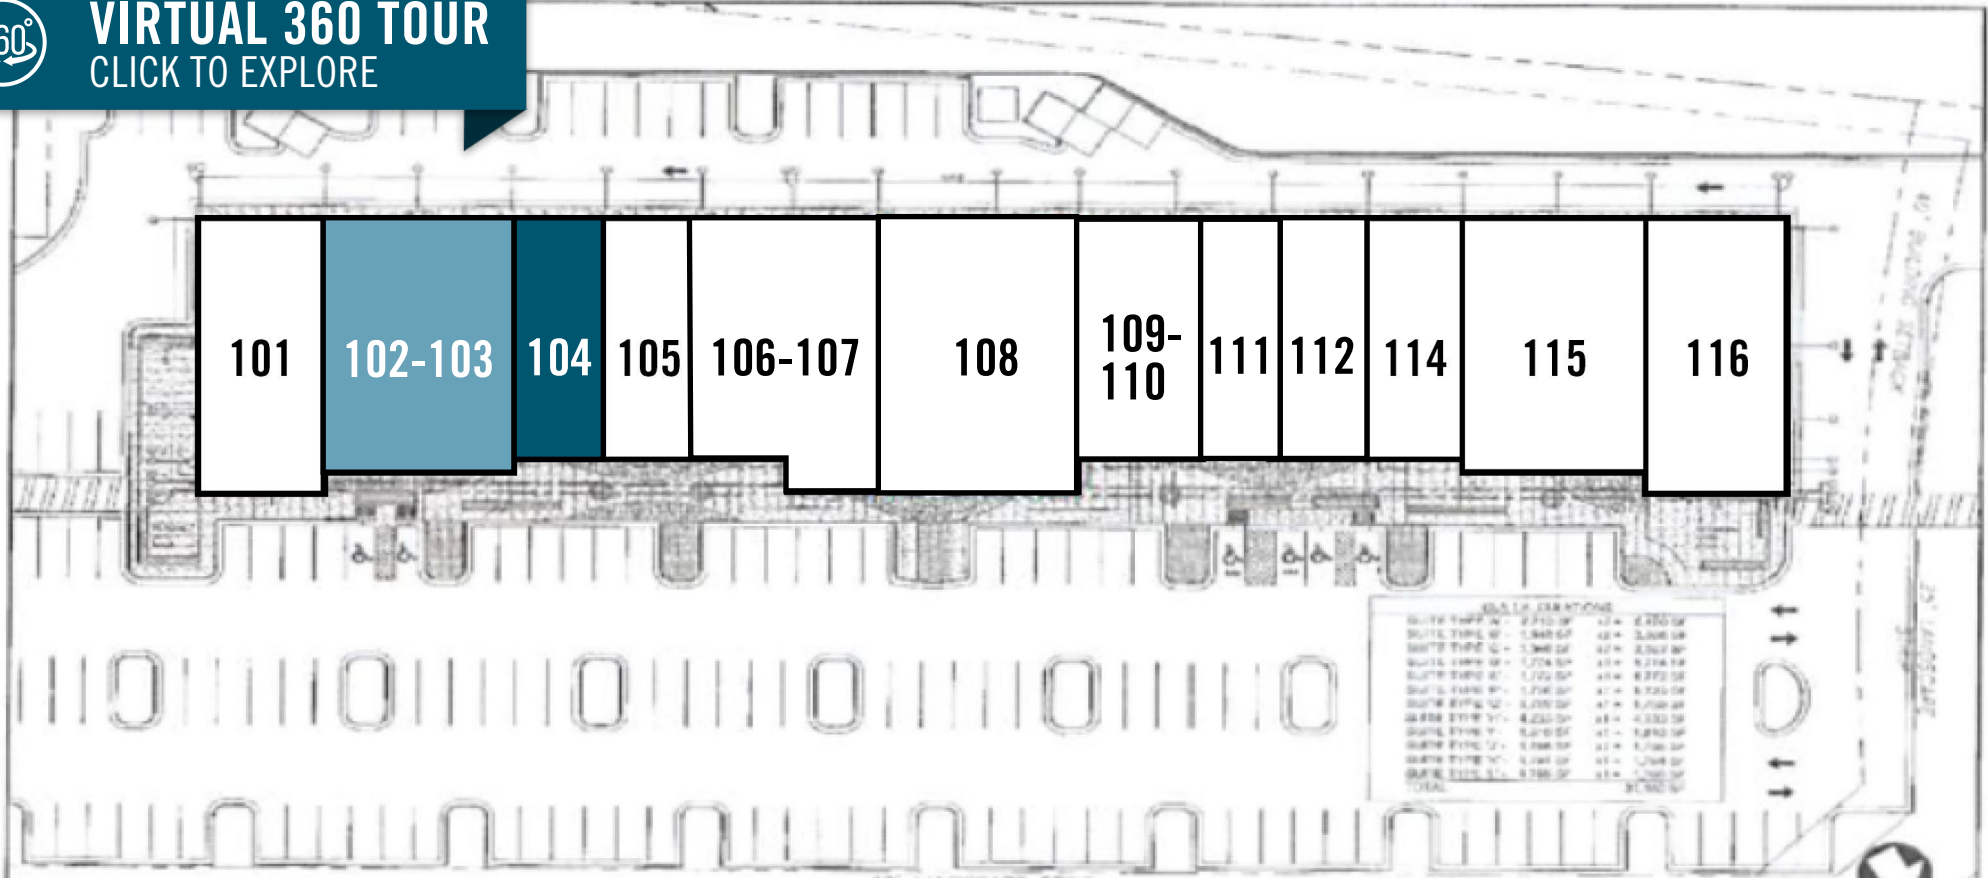

EMILY BAYLESS
ASSOCIATE

📞 404.649.6281
✉ Emily.Bayless@FranklinSt.com

#TogetherOneTeam

VIRTUAL 360 TOUR
CLICK TO EXPLORE

101	Allessio's Pizza	2,701 SF
102-103	Available	3,694 SF
104	Coming Available 8/1/23	1,774 SF
105	StretchLab	1,772 SF

106-107	Seven Sisters Scones	3,485 SF
108	Pharaoh Nail & Spa	4,233 SF
109-110	Kumon Math & Reading Center	3,576 SF
111	Fyzical Therapy & Balance	1,764 SF

112	Alloy Personal Training	1,734 SF
114	Hair Bar Salons	1,848 SF
115	Spa Fiori	2,708 SF
116	Bai Tong Thai Restaurant	1,846 SF