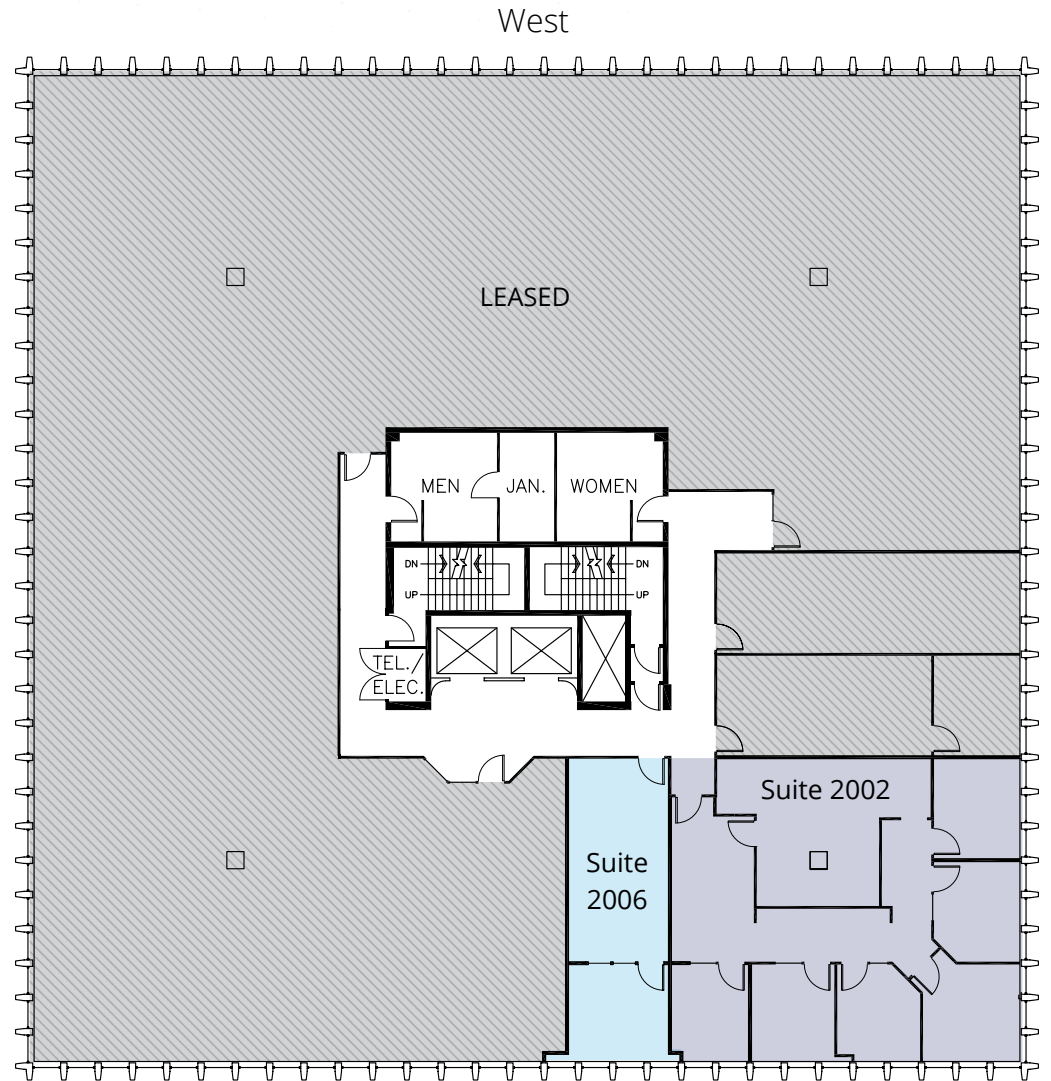

# NORTH TOWER

1st Floor Suite 1005 ±1,917 RSF

## NORTH TOWER

<b>2nd Floor</b>	Suite 2002	±1,775 RSF
	Suite 2006	±520 RSF

# NORTH TOWER

5th Floor Suite 5001 ±8,135 RSF

West