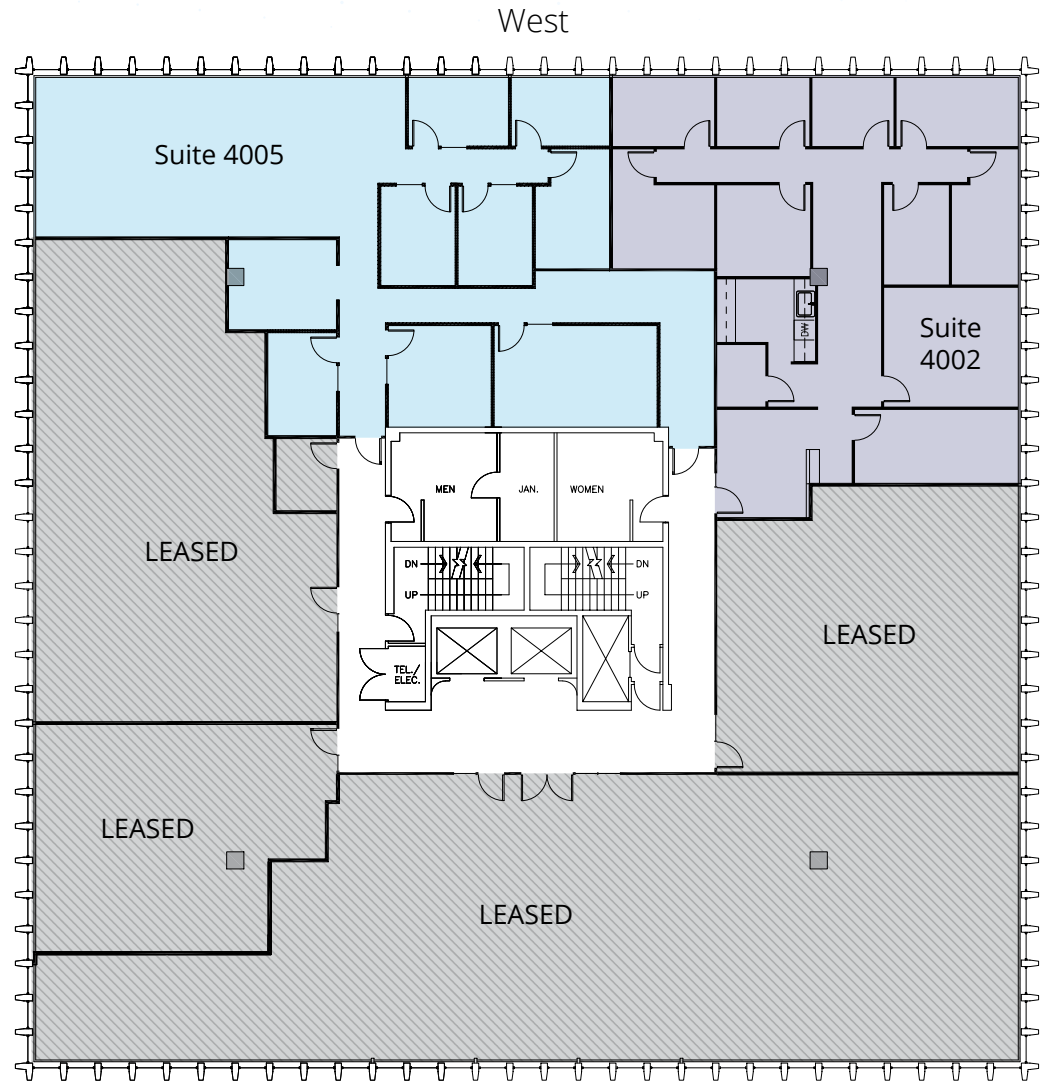

NORTH TOWER

4th Floor	Suite 4002	±2,492 RSF
	Suite 4005	±3,163 RSF