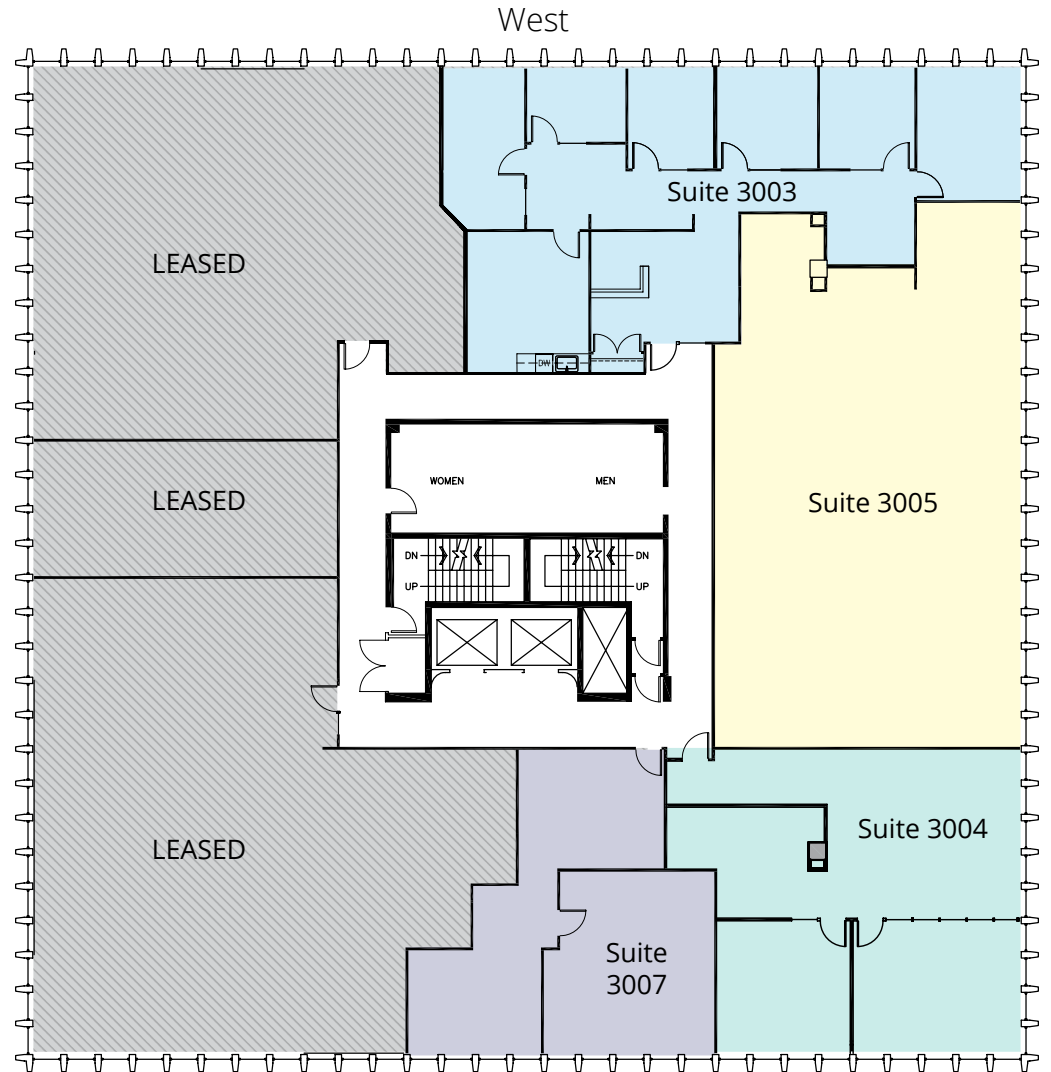

# NORTH TOWER

1st Floor Suite 1005 ±1,917 RSF

## NORTH TOWER

<b>2nd Floor</b>	Suite 2002	±1,775 RSF
	Suite 2006	±520 RSF

## NORTH TOWER

<b>3rd Floor</b>	Suite 3003	±2,355 RSF
	Suite 3004	±1,718 RSF
	Suite 3005	±2,443 RSF
	Suite 3007	±1,140 RSF

# NORTH TOWER

5th Floor Suite 5001 ±8,135 RSF

West