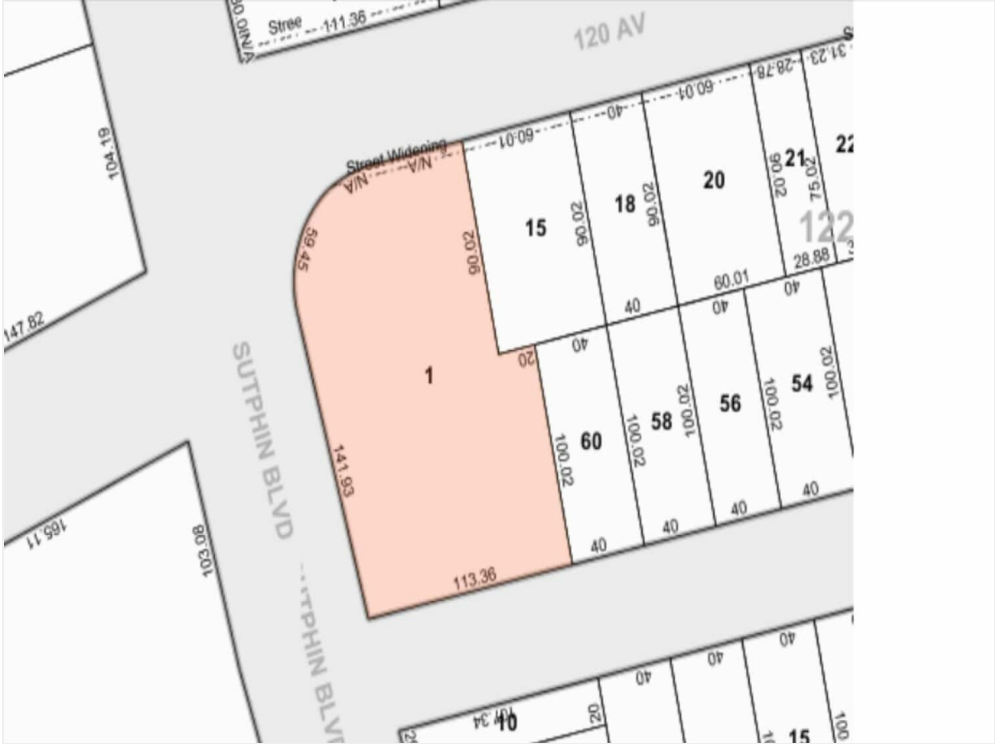

Building Photo