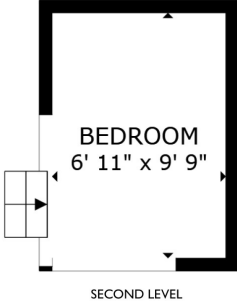

239 Race Street Unit E

Philadelphia, PA 19106

TOTAL: 534 sq ft
FIRST LEVEL: 467 sq ft, SECOND LEVEL: 67 sq ft