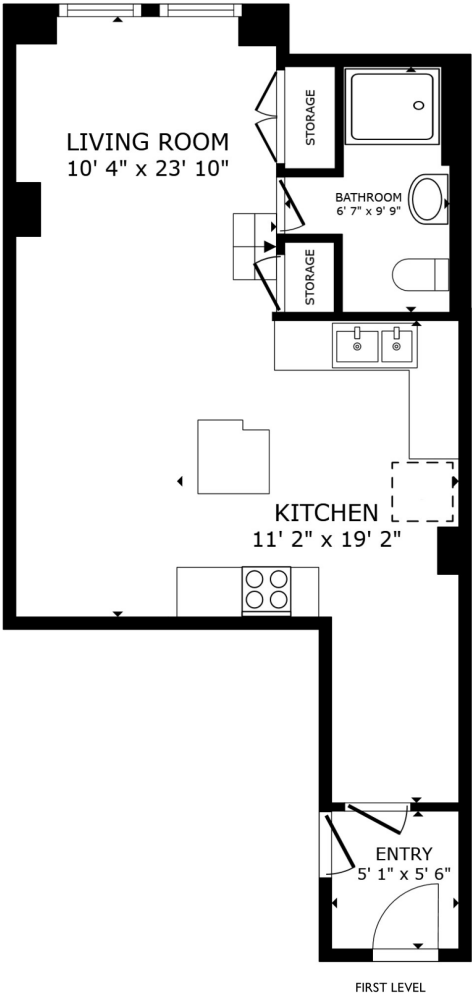

239 Race Street Unit E

Philadelphia, PA 19106

TOTAL: 534 sq ft
FIRST LEVEL: 467 sq ft, SECOND LEVEL: 67 sq ft