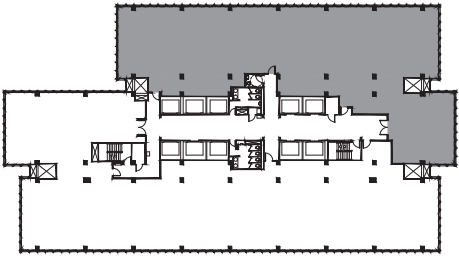

TOWER 229, SUITE 450

6,532 RSF

KEY PLAN

PEACHTREE CENTER