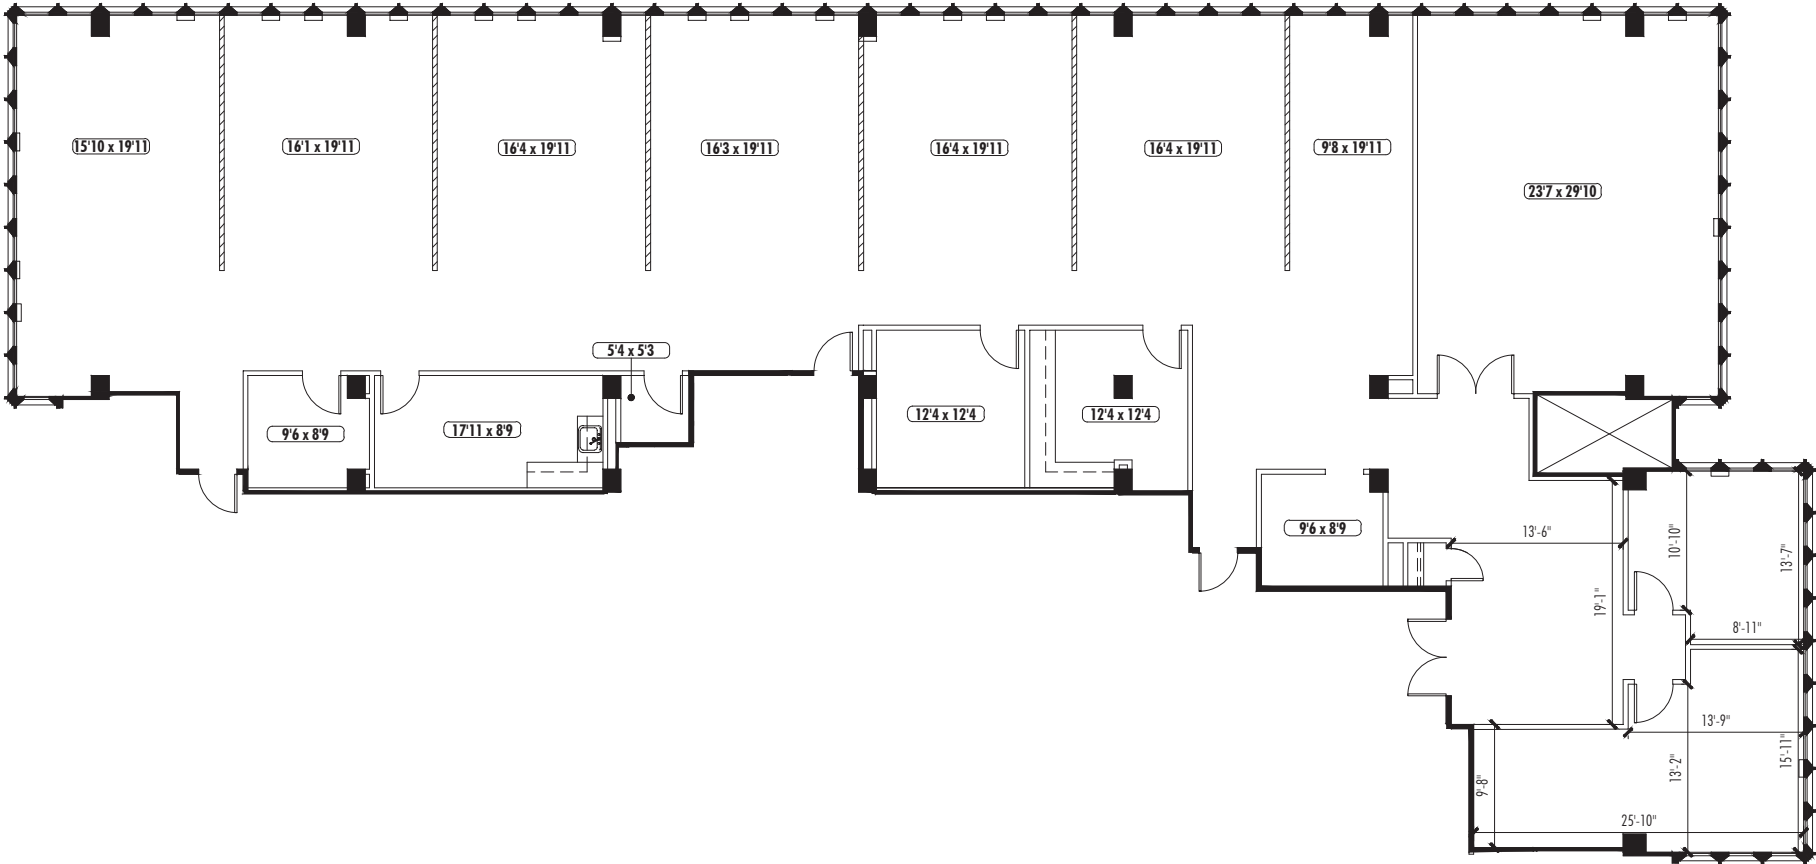

TOWER 229, SUITE 450

6,532 RSF

KEY PLAN

PEACHTREE CENTER