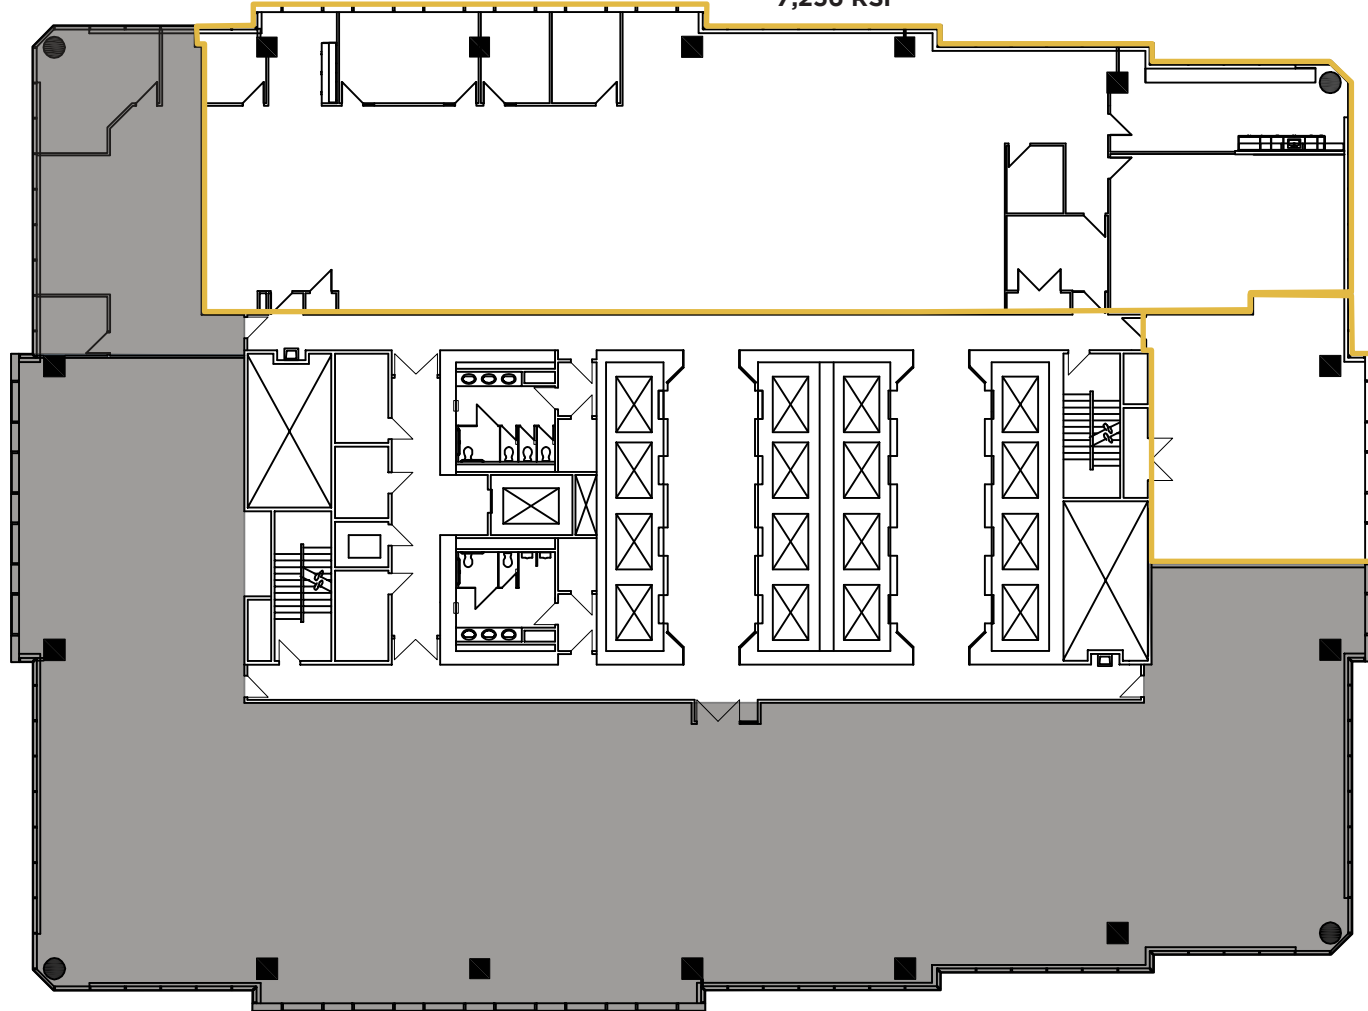

# 1111 Main

Kansas City, MO 64106

 = VACANT

**Suite 1800**  
7,256 RSF

**Suite 1850**  
2,606 RSF

18th Floor

SCALE: 1/32" = 1'-0"

 THE SKYLINE COLLECTION