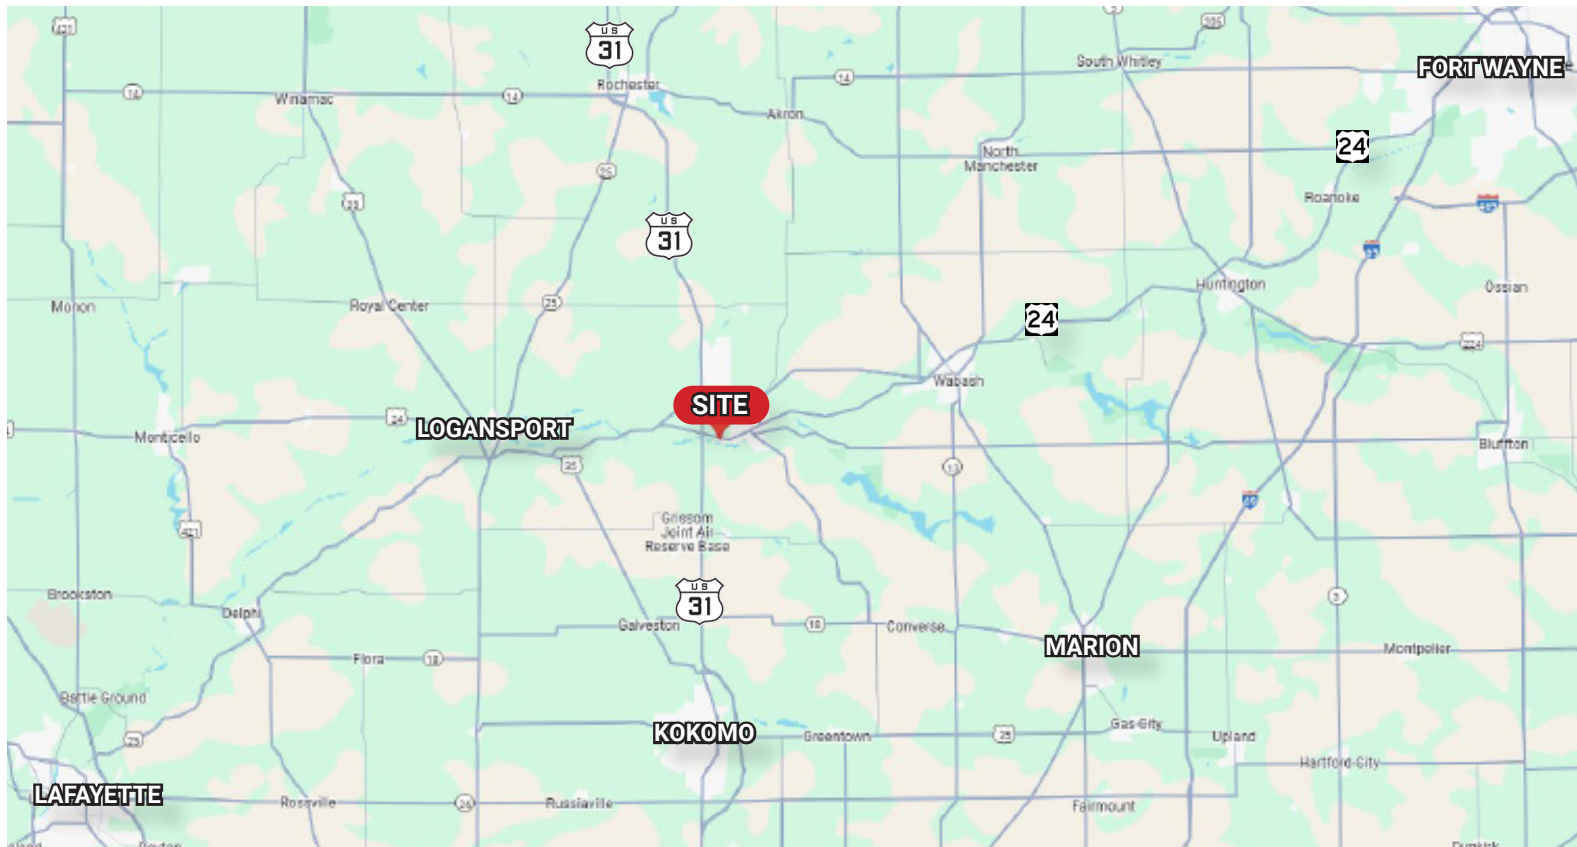

FOR SALE/LEASE

 1692 W Logansport Rd, Peru, IN

**YOUR SIGN
HERE**

PROPERTY HIGHLIGHTS

- 6,308 SF Freestanding Medical Office Building for Sale or Lease
- Prime healthcare setting, conveniently less than 2 miles from Dukes Memorial Hospital - Lutheran Health Network
- Building features multiple exam rooms and offices, reception, waiting room, 4 restrooms, nurses station, imaging room, procedure room, lab, breakroom, storage, x-ray equipment that can be removed or remain in place for future use, and significant plumbing throughout
- Excellent visibility with prominent frontage on Logansport Road
- Prime exterior signage opportunities
- Ideal uses include Medical Office, Behavioral Health, Veterinary Clinic
- Easy access to major highways including US 31 and US 24
- Less than 20 miles north of Kokomo, 15 miles east of Logansport, and approx. 60 miles from Indianapolis, Fort Wayne, and Lafayette

PLUG AND PLAY MEDICAL OFFICE

6,308 SF

PROXIMITY TO HOSPITALS:

~1.5 miles

~16 miles

Logansport Hospital
Wabash Hospital

~16 miles

~20 miles