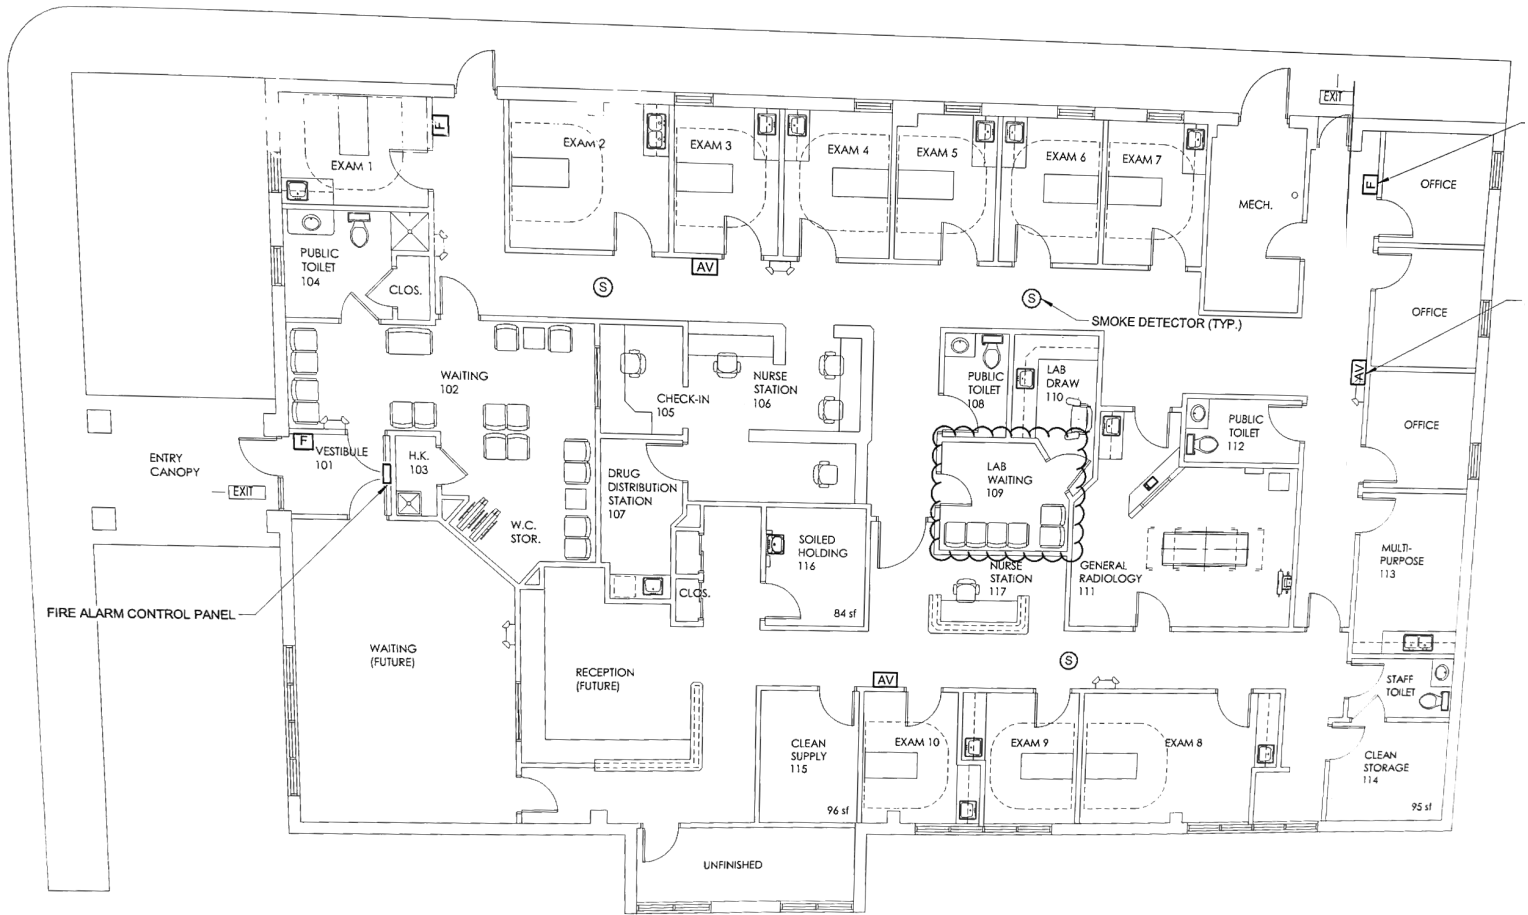

FOR SALE/LEASE

 1692 W Logansport Rd, Peru, IN

**YOUR SIGN
HERE**

PROPERTY HIGHLIGHTS

- 6,308 SF Freestanding Medical Office Building for Sale or Lease
- Prime healthcare setting, conveniently less than 2 miles from Dukes Memorial Hospital - Lutheran Health Network
- Building features multiple exam rooms and offices, reception, waiting room, 4 restrooms, nurses station, imaging room, procedure room, lab, breakroom, storage, x-ray equipment that can be removed or remain in place for future use, and significant plumbing throughout
- Excellent visibility with prominent frontage on Logansport Road
- Prime exterior signage opportunities
- Ideal uses include Medical Office, Behavioral Health, Veterinary Clinic
- Easy access to major highways including US 31 and US 24
- Less than 20 miles north of Kokomo, 15 miles east of Logansport, and approx. 60 miles from Indianapolis, Fort Wayne, and Lafayette

PLUG AND PLAY MEDICAL OFFICE

6,308 SF

PROXIMITY TO HOSPITALS:

~1.5 miles

~16 miles

Logansport Hospital
Wabash Hospital

~16 miles

~20 miles