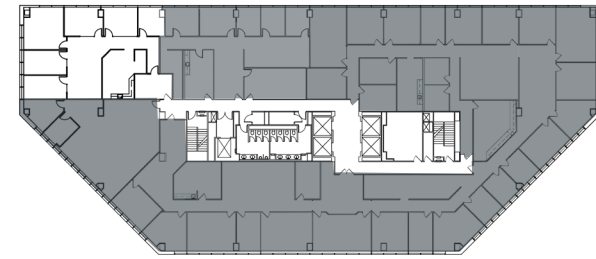

SUITE 330 + 345 + 350 + 390: 17,915 SF
Divisible

3rd Floor

3900 ESSEX LANE, HOUSTON, TEXAS 77027