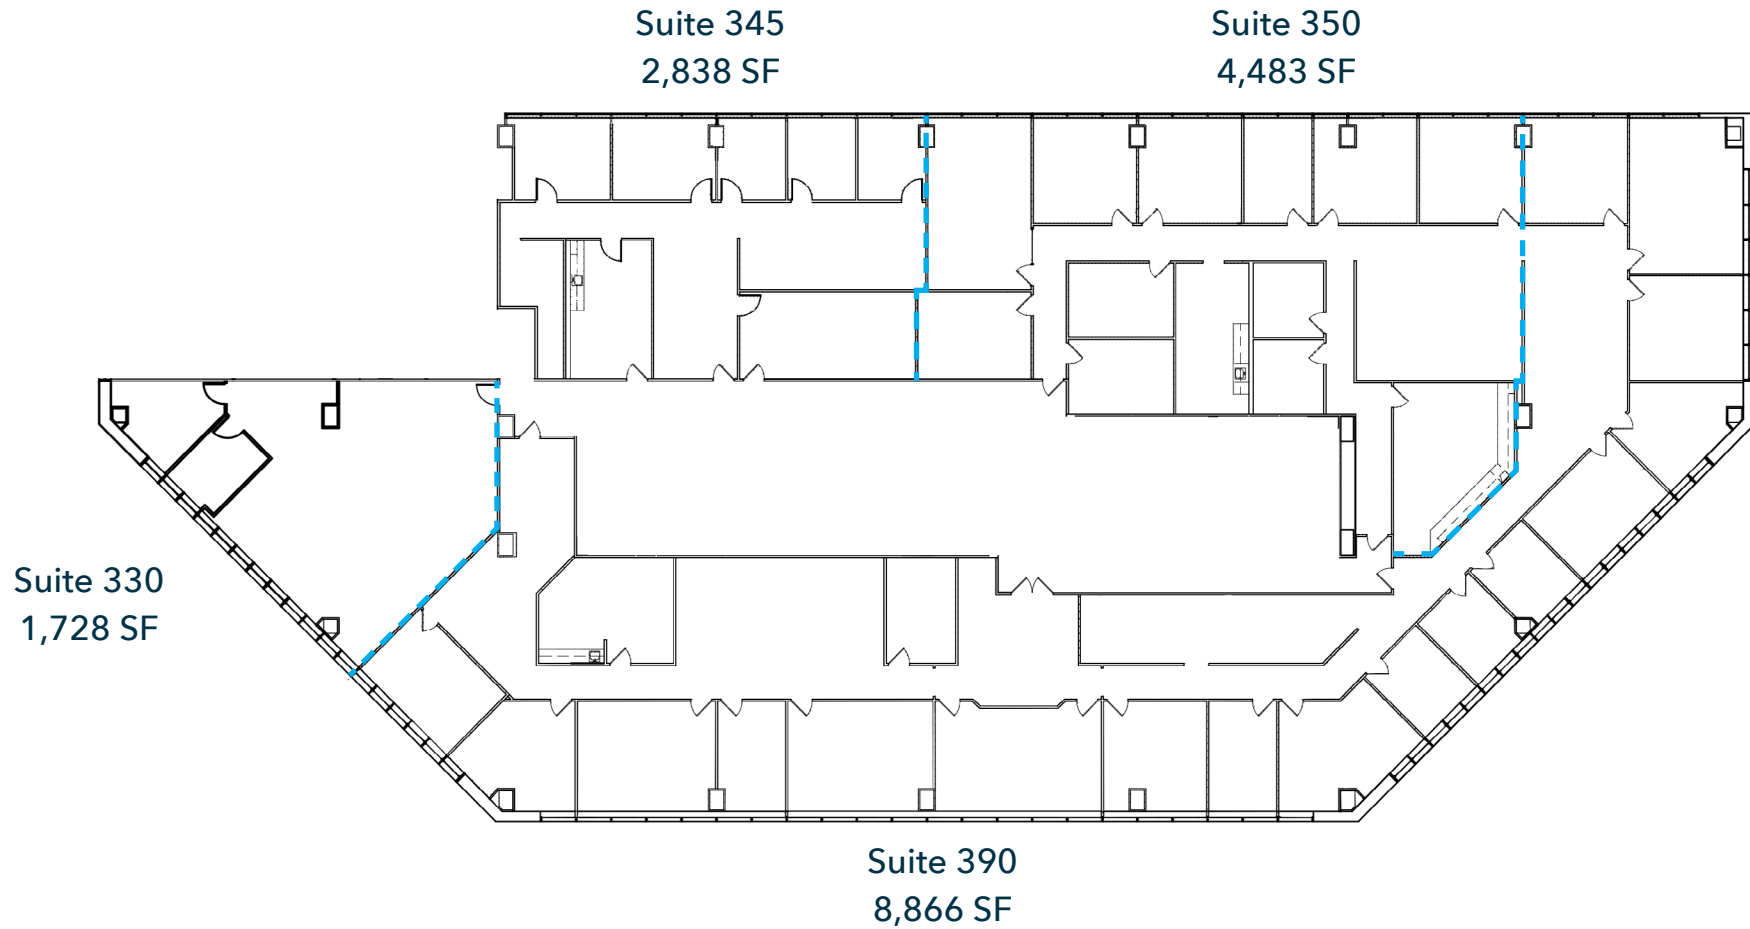

SUITE 330 + 345 + 350 + 390: 17,915 SF
Divisible

3rd Floor

3900 ESSEX LANE, HOUSTON, TEXAS 77027