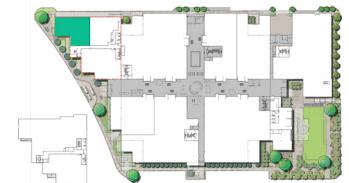

# Assembly Park

SUITE 100

4,975 RSF