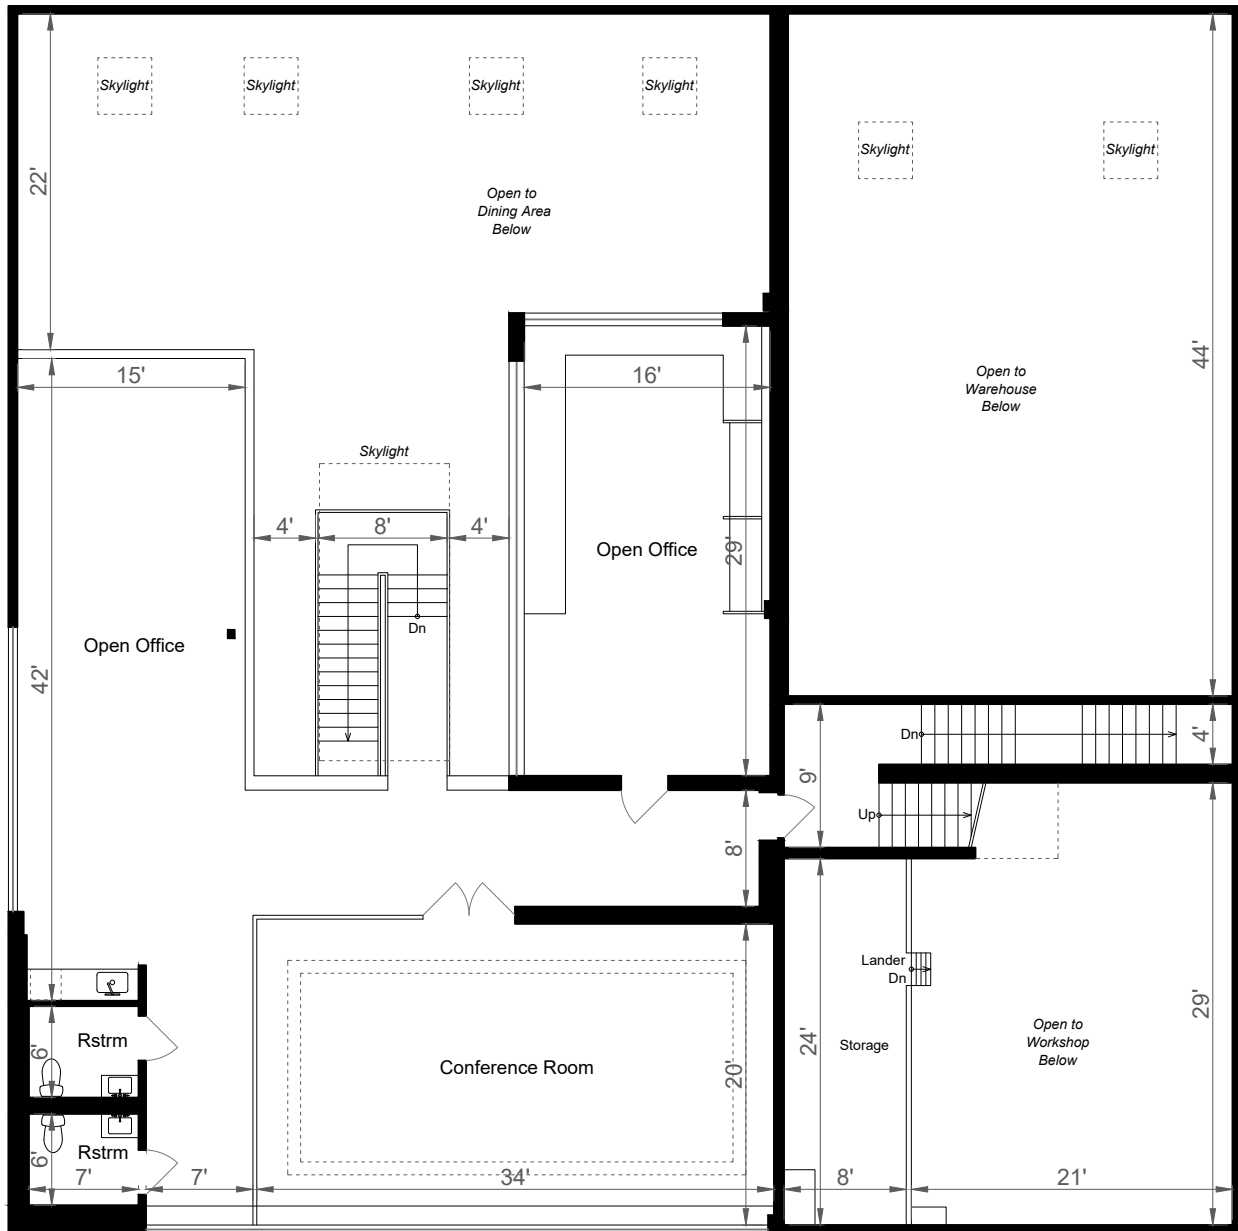

1401 OLD COUNTY ROAD

SAN CARLOS, CA 94070

SECOND FLOOR

3,105 SQ FT

Estimated Total Square Footage: 9,795 SQ FT

Calculated from outside face of exterior walls.

SECOND FLOOR

185 SQ FT