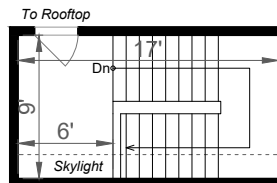

1401 OLD COUNTY ROAD

SAN CARLOS, CA 94070

SECOND FLOOR

3,105 SQ FT

Estimated Total Square Footage: 9,795 SQ FT

Calculated from outside face of exterior walls.

SECOND FLOOR

185 SQ FT