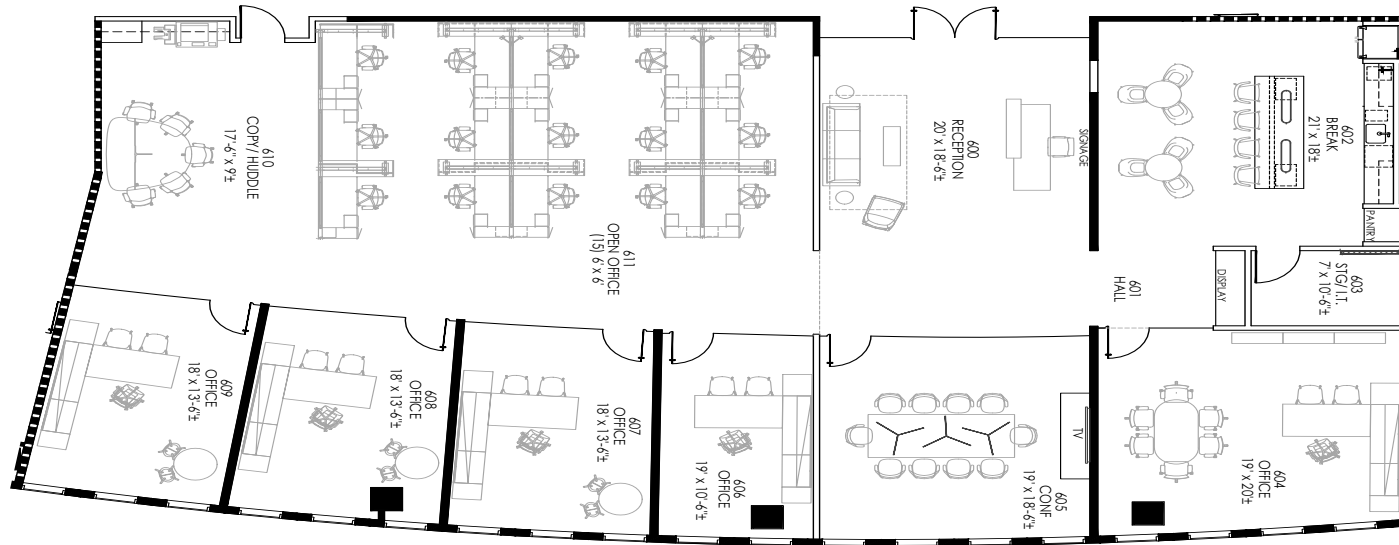

Spec Suite 600 | 4,998 RSF

NOT TO SCALE

© Copyright 2025 | All Rights Reserved

MATT SCHENDLE

972.663.9634

matt.schendle@cushwake.com

CARRIE HALBROOKS

972.663.9887