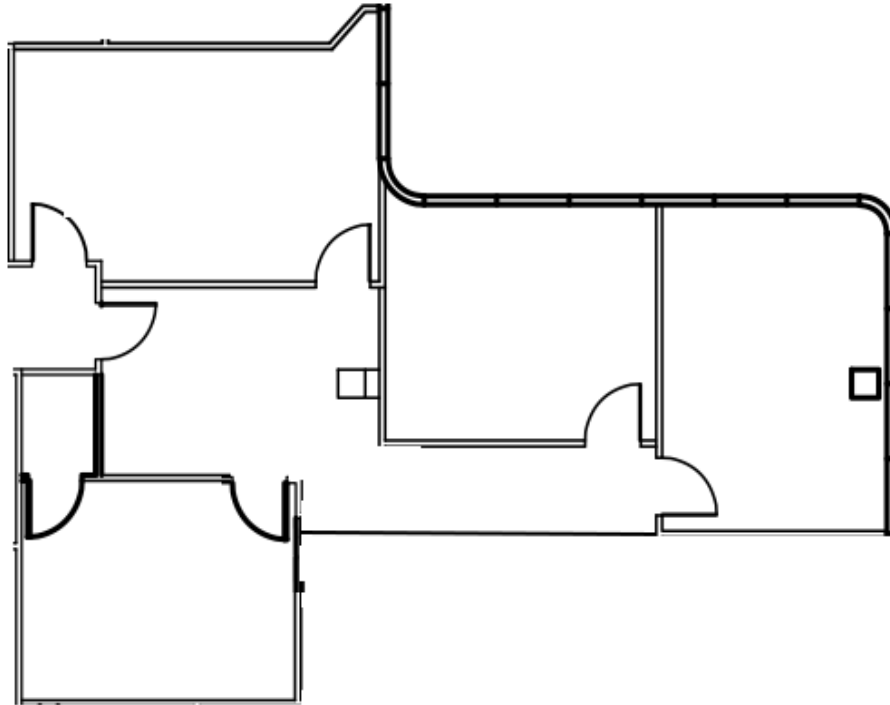

SUITE 200 : 1,320 SF

LEVEL 2

MEMORIAL PARK PLACE

---

HOUSTON, TEXAS 77007