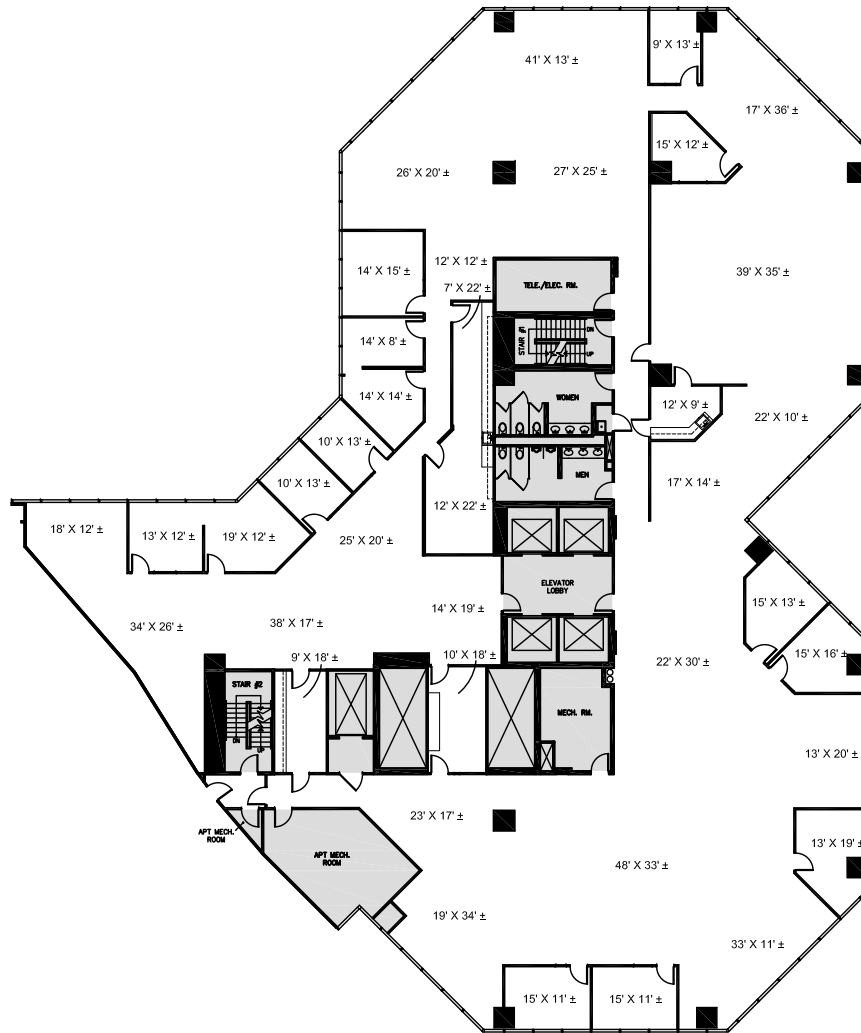

URBAN TOWERS

222 W LAS COLINAS BLVD.
IRVING, TX 75038

URBAN TOWERS

SUITE 250E - 16,762 RSF

NEWMARK