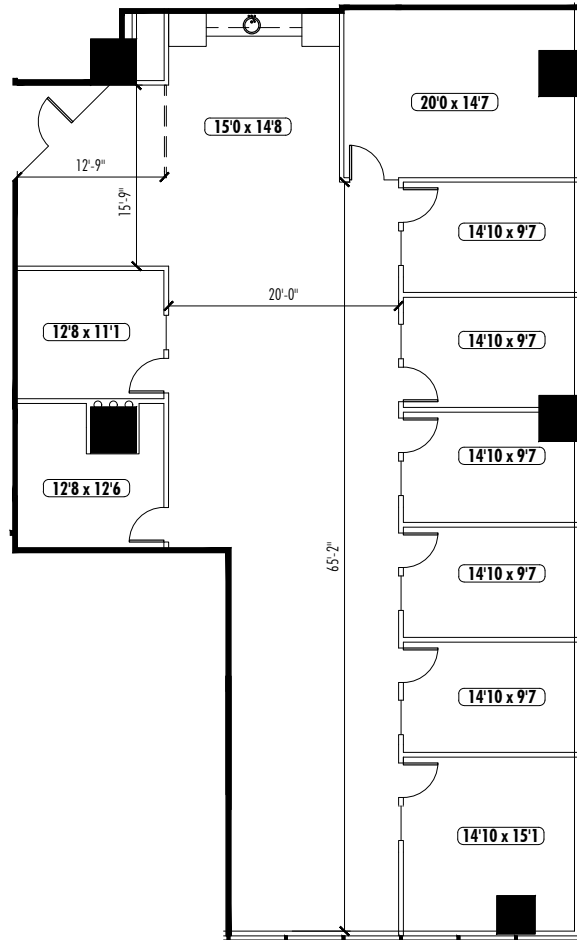

Salesforce Tower

ATLANTA

SPEC SUITES AVAILABLE

950 EAST PACES FERRY ROAD NE
ATLANTA, GA 30326

Salesforce Tower

ATLANTA

SUITE 810

3,698 SF

SUITE VIDEO

KEY PLAN

Salesforce Tower

ATLANTA

SUITE 2280

2,424 SF

SUITE VIDEO

KEY PLAN

Salesforce Tower

ATLANTA

SUITE 2470

3,900 SF

SUITE VIDEO

KEY PLAN

S P E C S U I T E S

Salesforce Tower