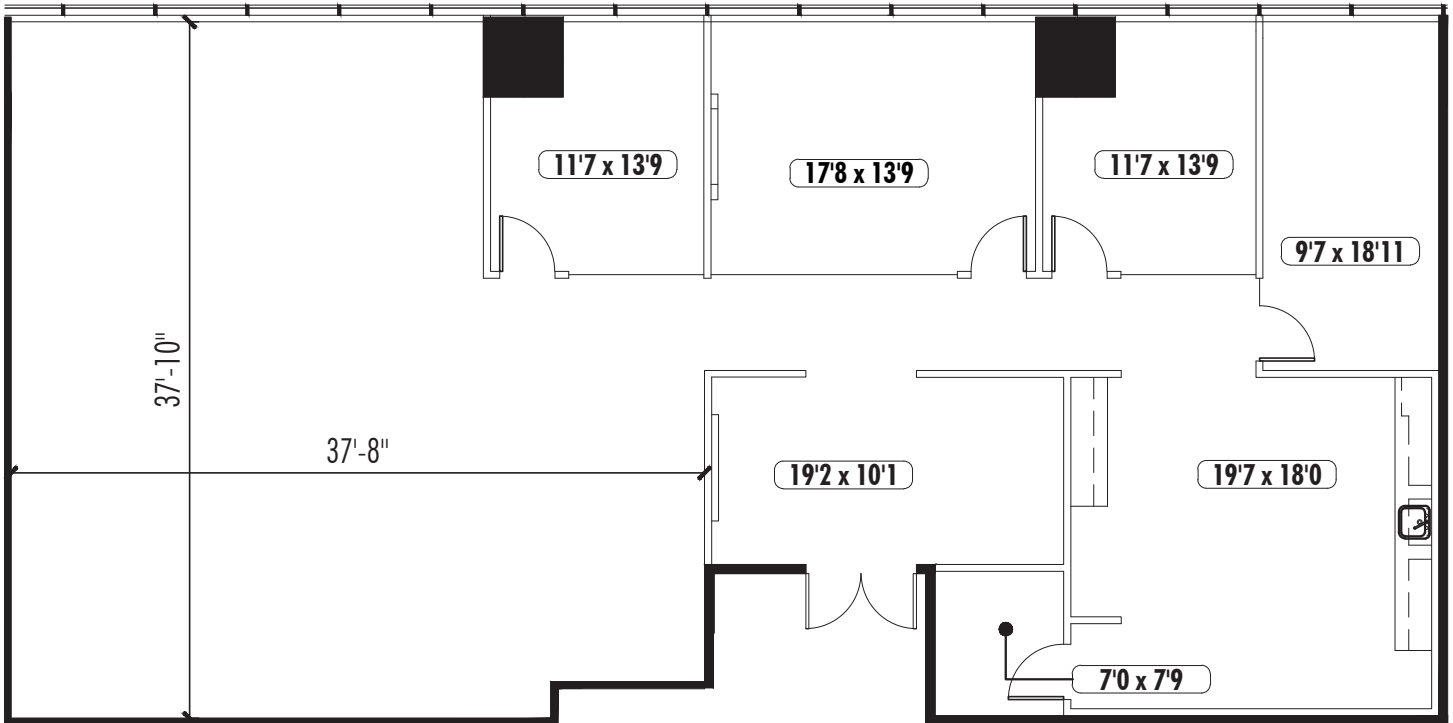

Salesforce Tower

ATLANTA

SPEC SUITES AVAILABLE

950 EAST PACES FERRY ROAD NE
ATLANTA, GA 30326

Salesforce Tower

ATLANTA

SUITE 810

3,698 SF

SUITE VIDEO

KEY PLAN

Salesforce Tower

ATLANTA

SUITE 2280

2,424 SF

SUITE VIDEO

KEY PLAN

Salesforce Tower

ATLANTA

SUITE 2470

3,900 SF

SUITE VIDEO

KEY PLAN

S P E C S U I T E S

Salesforce Tower