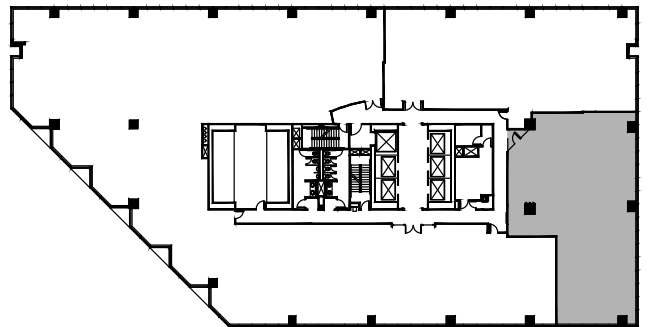

SUITE VIDEO

KEY PLAN

Salesforce Tower

ATLANTA

SUITE 2280

2,424 SF

SUITE VIDEO

KEY PLAN

Salesforce Tower

ATLANTA

SUITE 2470

3,900 SF

SUITE VIDEO

KEY PLAN

S P E C S U I T E S

Salesforce Tower