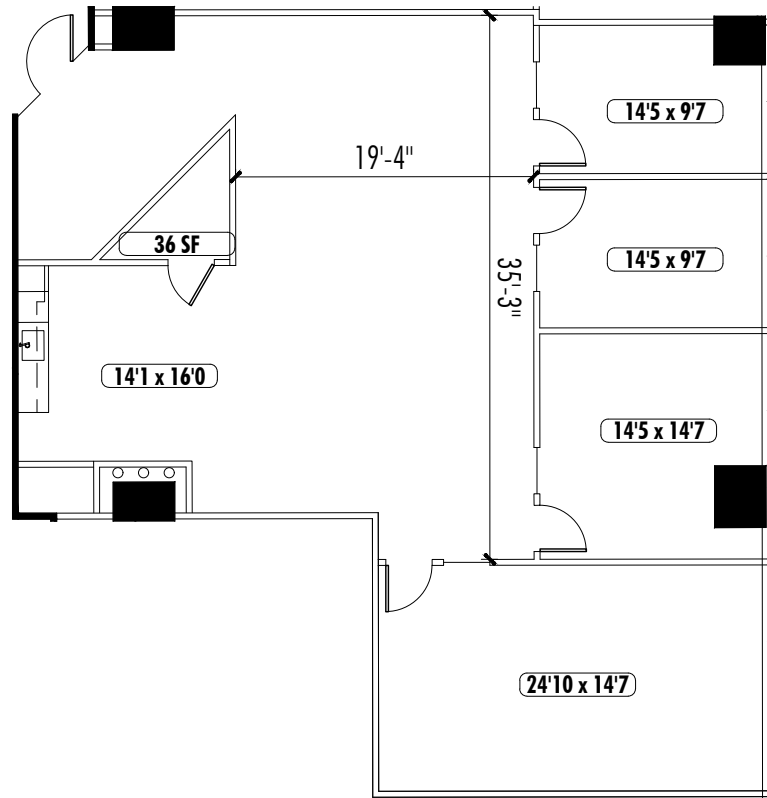

Salesforce Tower

ATLANTA

SPEC SUITES AVAILABLE

950 EAST PACES FERRY ROAD NE
ATLANTA, GA 30326

Salesforce Tower

ATLANTA

SUITE 810

3,698 SF

SUITE VIDEO

KEY PLAN

Salesforce Tower

ATLANTA

SUITE 2280

2,424 SF

SUITE VIDEO

KEY PLAN

Salesforce Tower

ATLANTA

SUITE 2470

3,900 SF

SUITE VIDEO

KEY PLAN

S P E C S U I T E S

Salesforce Tower