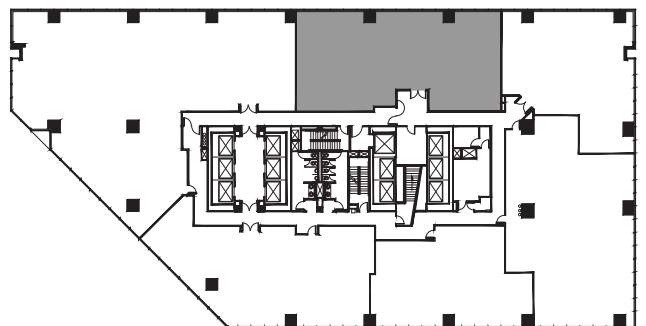

Salesforce Tower

ATLANTA

SPEC SUITES AVAILABLE

950 EAST PACES FERRY ROAD NE
ATLANTA, GA 30326

Salesforce Tower

ATLANTA

SUITE 810

3,698 SF

SUITE VIDEO

KEY PLAN

Salesforce Tower

ATLANTA

SUITE 2280

2,424 SF

SUITE VIDEO

KEY PLAN