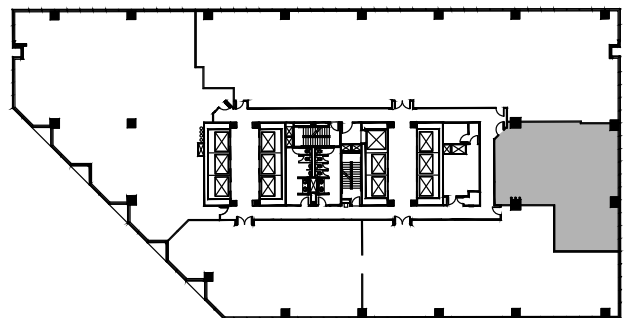

SUITE VIDEO

KEY PLAN

Salesforce Tower

ATLANTA

SUITE 2280

2,424 SF

SUITE VIDEO

KEY PLAN

Salesforce Tower

ATLANTA

SUITE 2470

3,900 SF

SUITE VIDEO

KEY PLAN

S P E C S U I T E S

Salesforce Tower