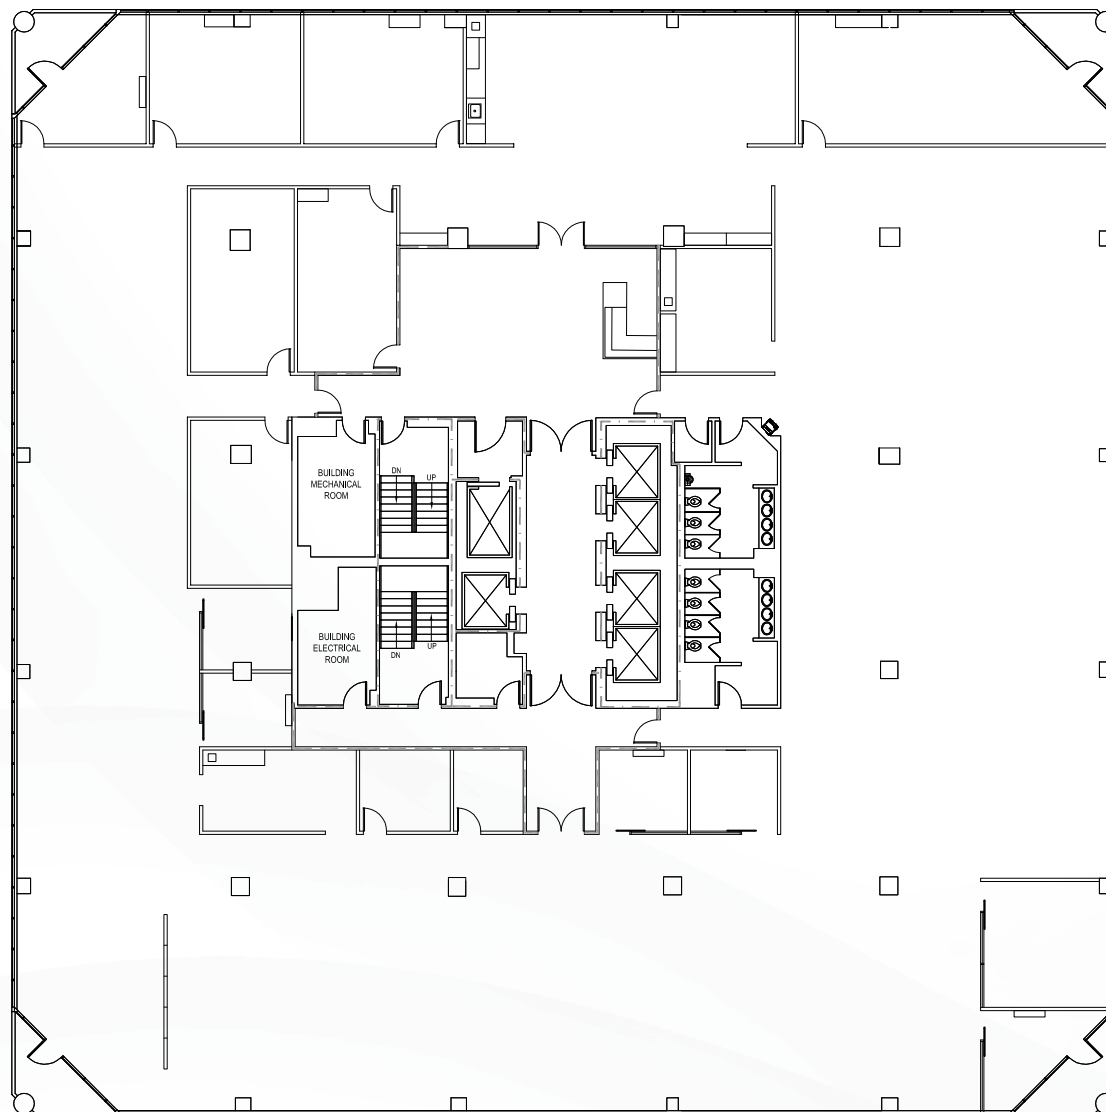

FLORIDA BLUE TOWER

Suite 1200

20,589 RSF

Contact Us:

KELLEY MATHESON
Senior Vice President
T +1 813 273 8489
kelley.matheson@cbre.com

ROXANNE KEMPH
Senior Vice President
T +1 813 787 1068
roxanne.kemph@cbre.com