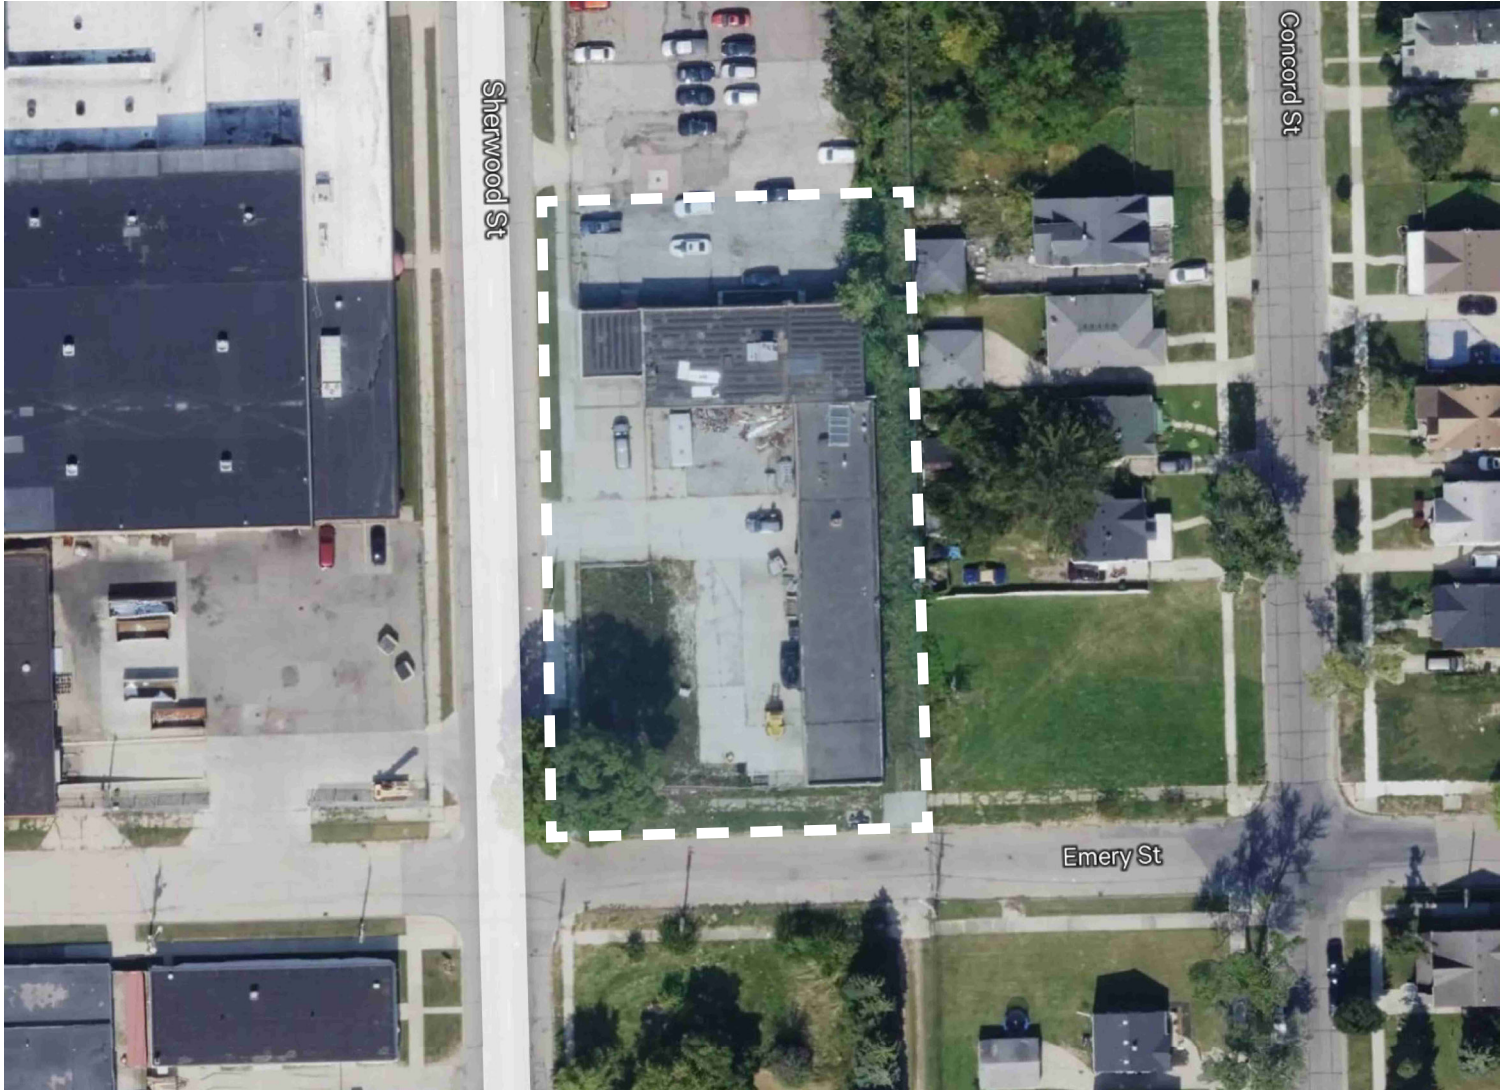

Aerial

Contact Us

Matt Osiecki

First Vice President
+1 248 351 2079
matt.osiecki@cbre.com

Joe Kemp

Vice President
+1 248 404 7257
joe.kemp@cbre.com

© 2026 CBRE, Inc. All rights reserved. This information has been obtained from sources believed reliable, but has not been verified for accuracy or completeness. You should conduct a careful, independent investigation of the property and verify all information. Any reliance on this information is solely at your own risk. CBRE and the CBRE logo are service marks of CBRE, Inc. All other marks displayed on this document are the property of their respective owners, and the use of such logos does not imply any affiliation with or endorsement of CBRE. Photos herein are the property of their respective owners. Use of these images without the express written consent of the owner is prohibited.