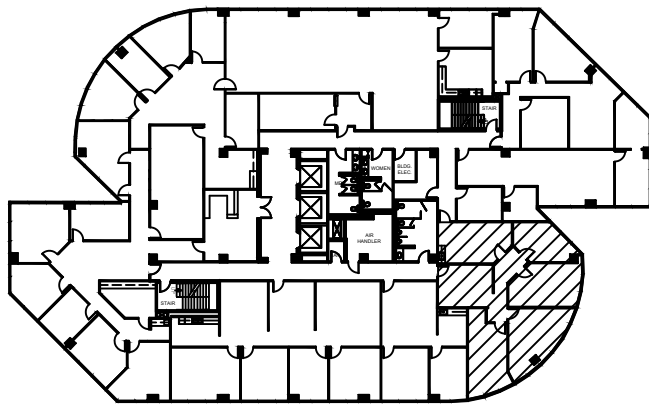

# SUITE 670

1,804 RSF

ROOM SIZES ARE APPROXIMATE.

KEY PLAN  
6TH FLOOR