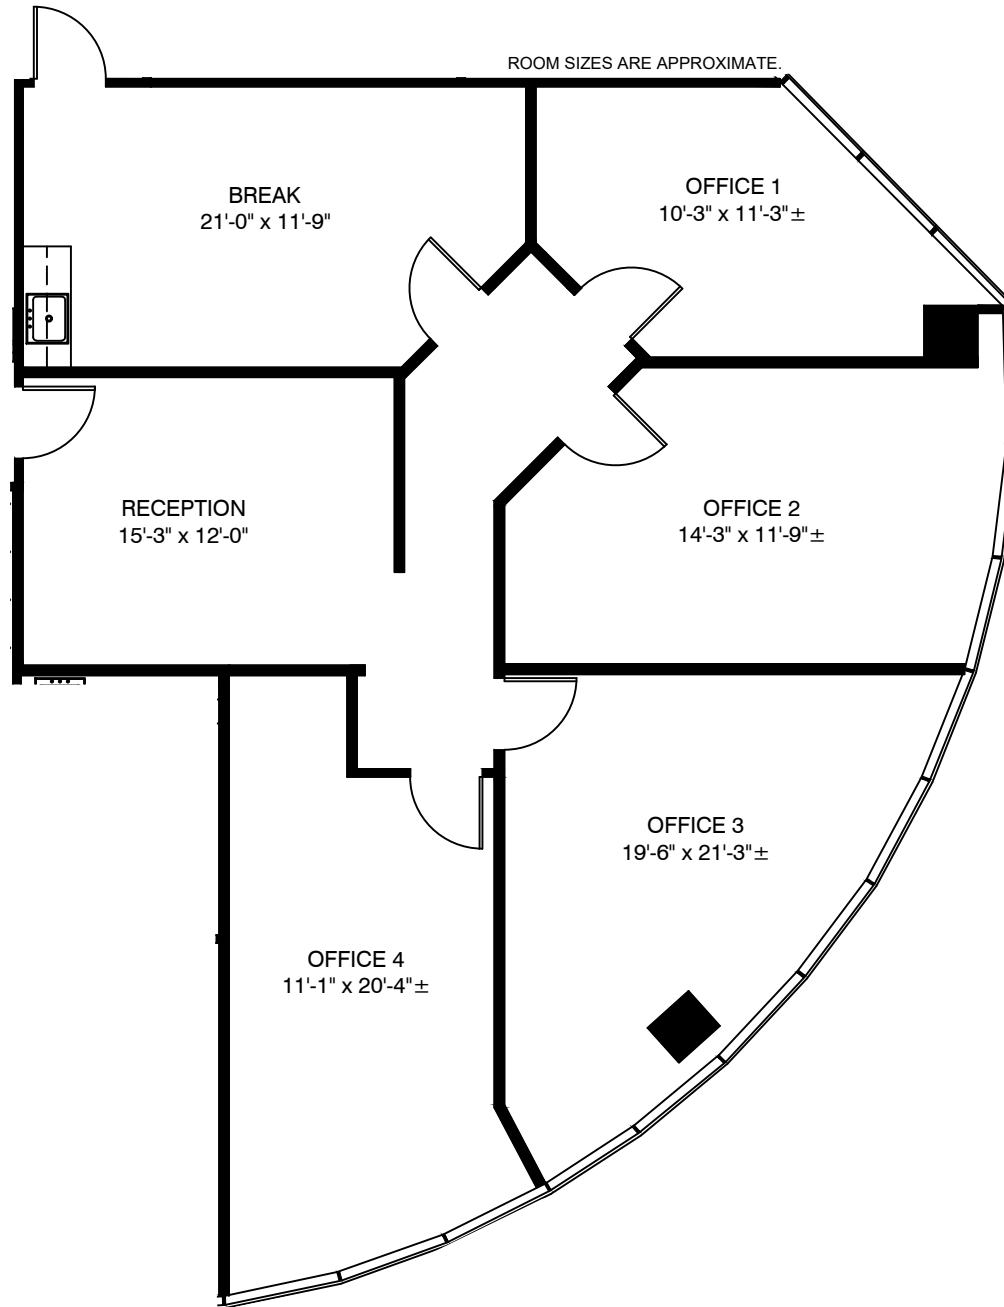

# SUITE 670

1,804 RSF

ROOM SIZES ARE APPROXIMATE.

KEY PLAN  
6TH FLOOR