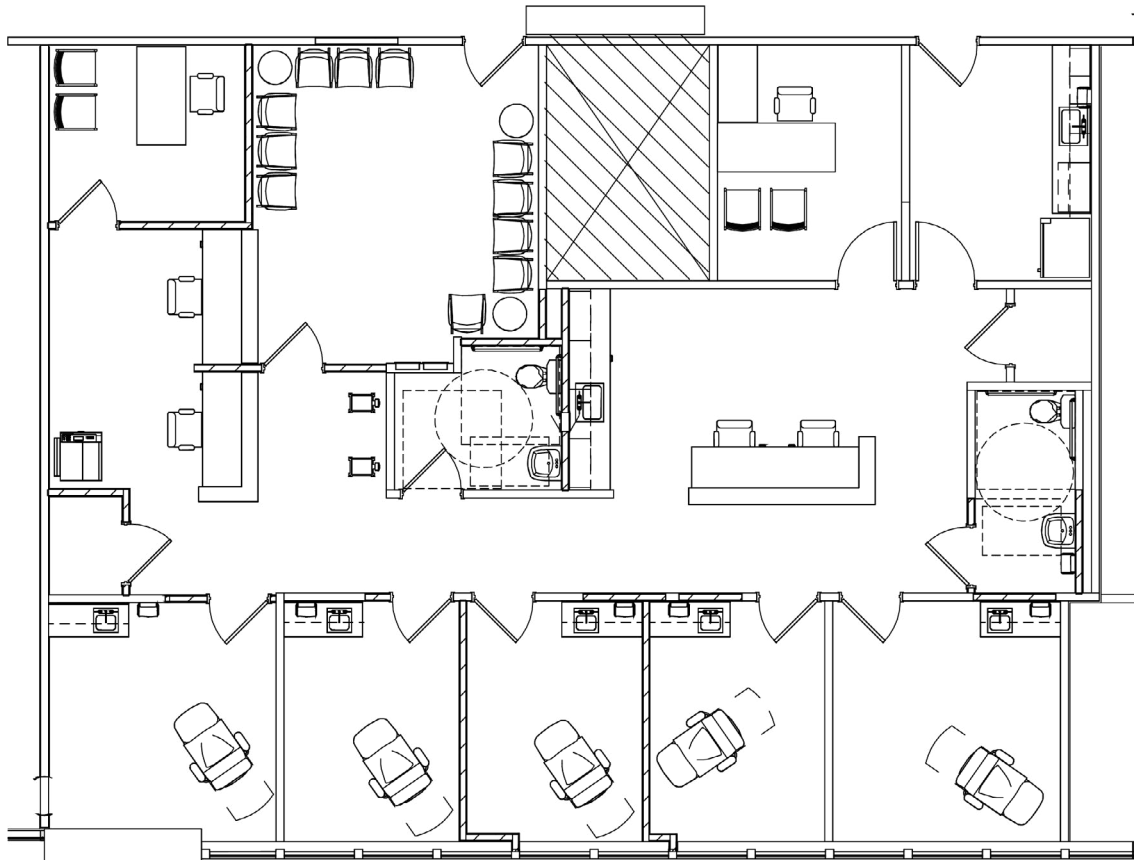

SUITE PLAN

AUGUSTA PROFESSIONAL OFFICE BUILDING II

818 St. Sebastian Way
Augusta, GA 30901

Spec Suite 305
2,065 USF

For Leasing Information

Carla Cabral, Regional Leasing Director
carla.cabral@Lillibridge.com • 762.246-6095