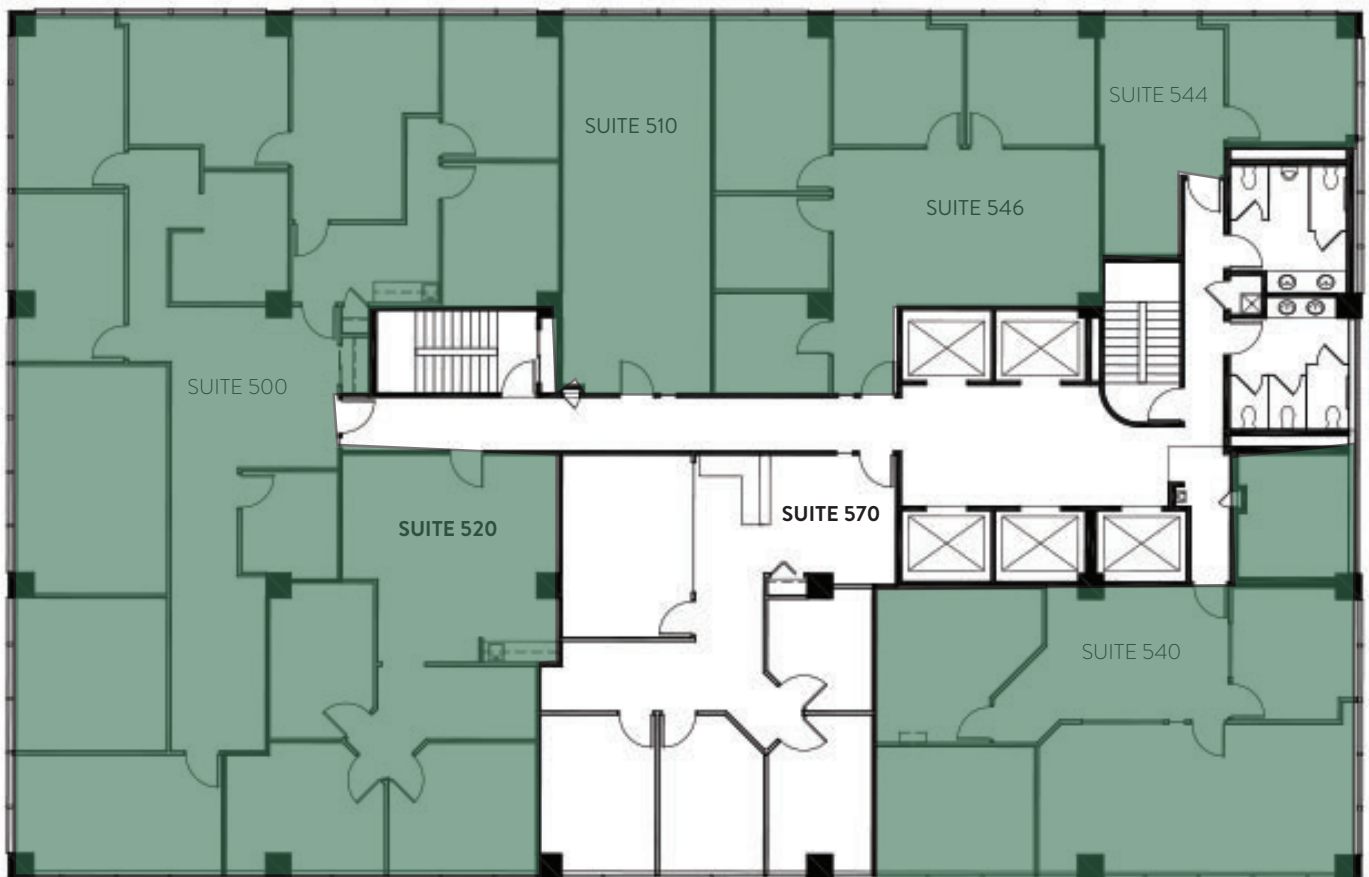

475 SEVENTEENTH STREET

FOR LEASE

SUITE 570 | 1,392 SF

For Leasing Information, Contact:

Peter Thomas

303.324.0677
pthomas@lpc.com

Andrew Piepgras

303.226.8209
apiepgras@lpc.com