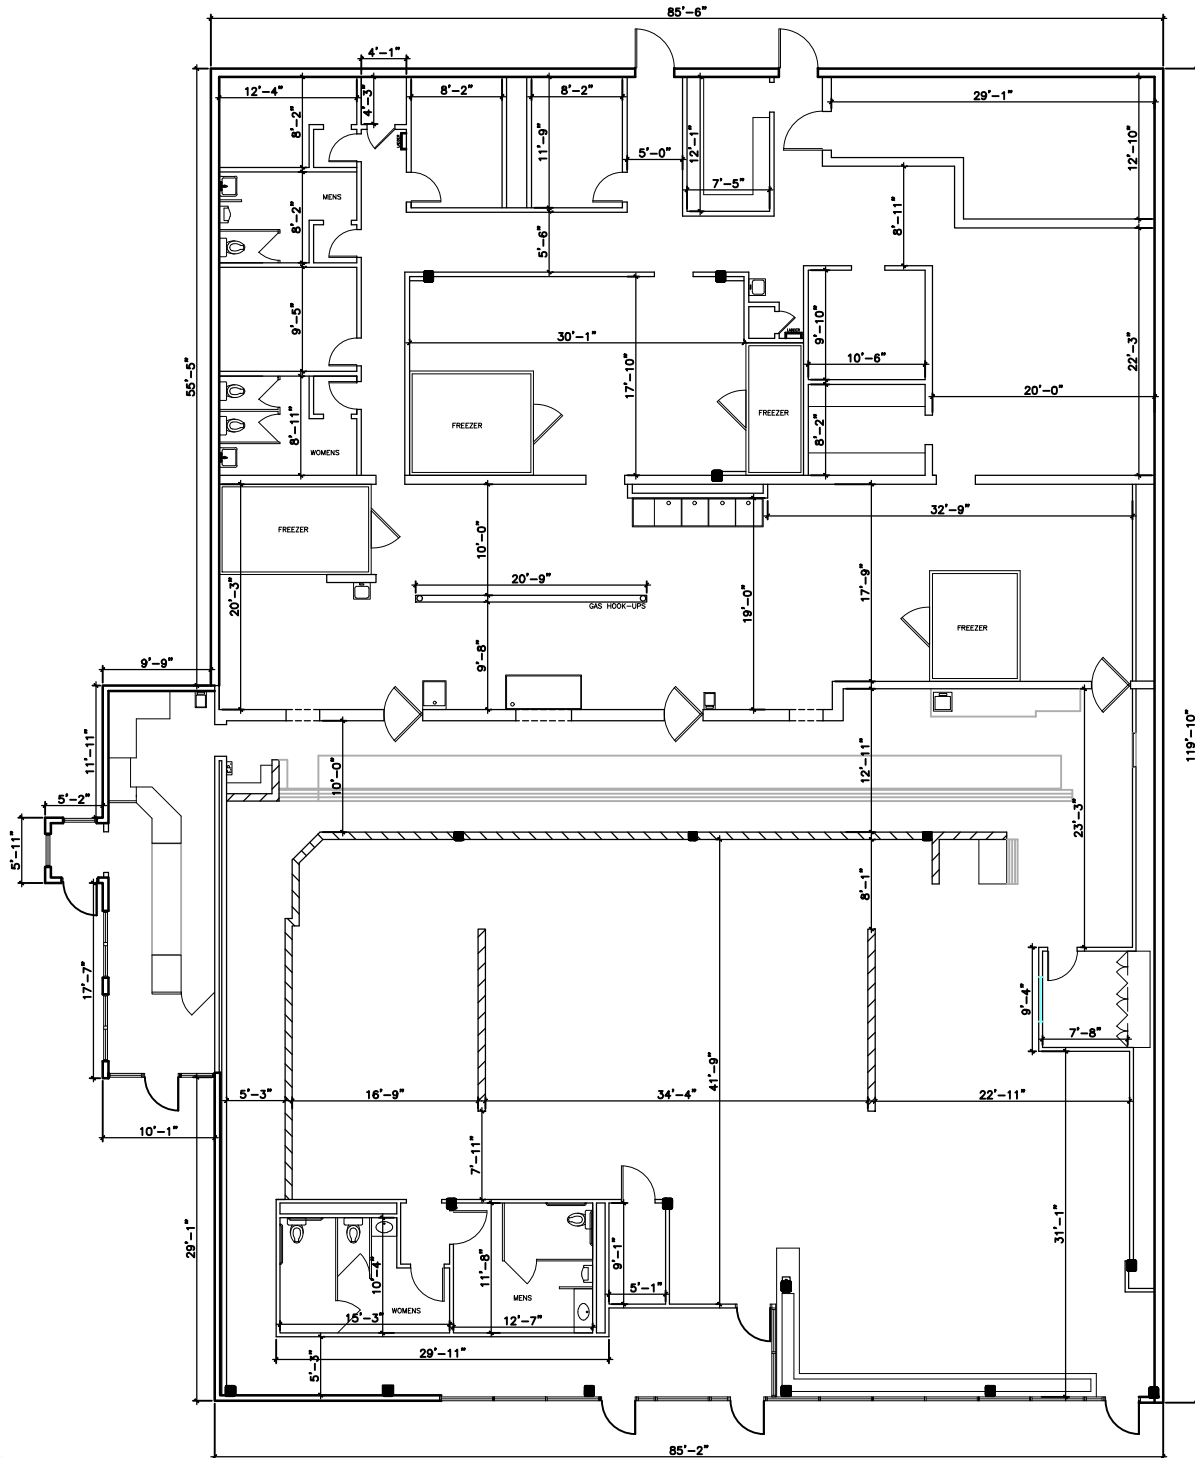

DELMONT VILLAGE

5151 PLANK ROAD
BATON ROUGE, LA 70805

Suite 120
10,576 SQ. FT.

LORRIANE STREET

LONGFELLOW STREET

PLANK ROAD

SUITE 120

www.feil.com