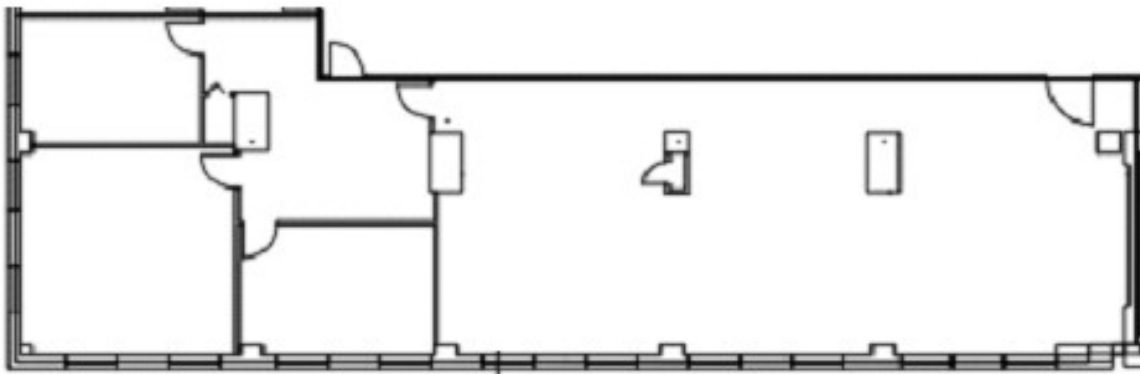

Esperson

Level 3 - Suite 353 (3,162 RSF)

808 Travis, Houston, Texas 77002

cameron
MANAGEMENT

For leasing information:

Christine Gabriel 713.224.1663 x 284

Morris Chen 713.224.1663 x 256

leasing@cameronmanagement.com