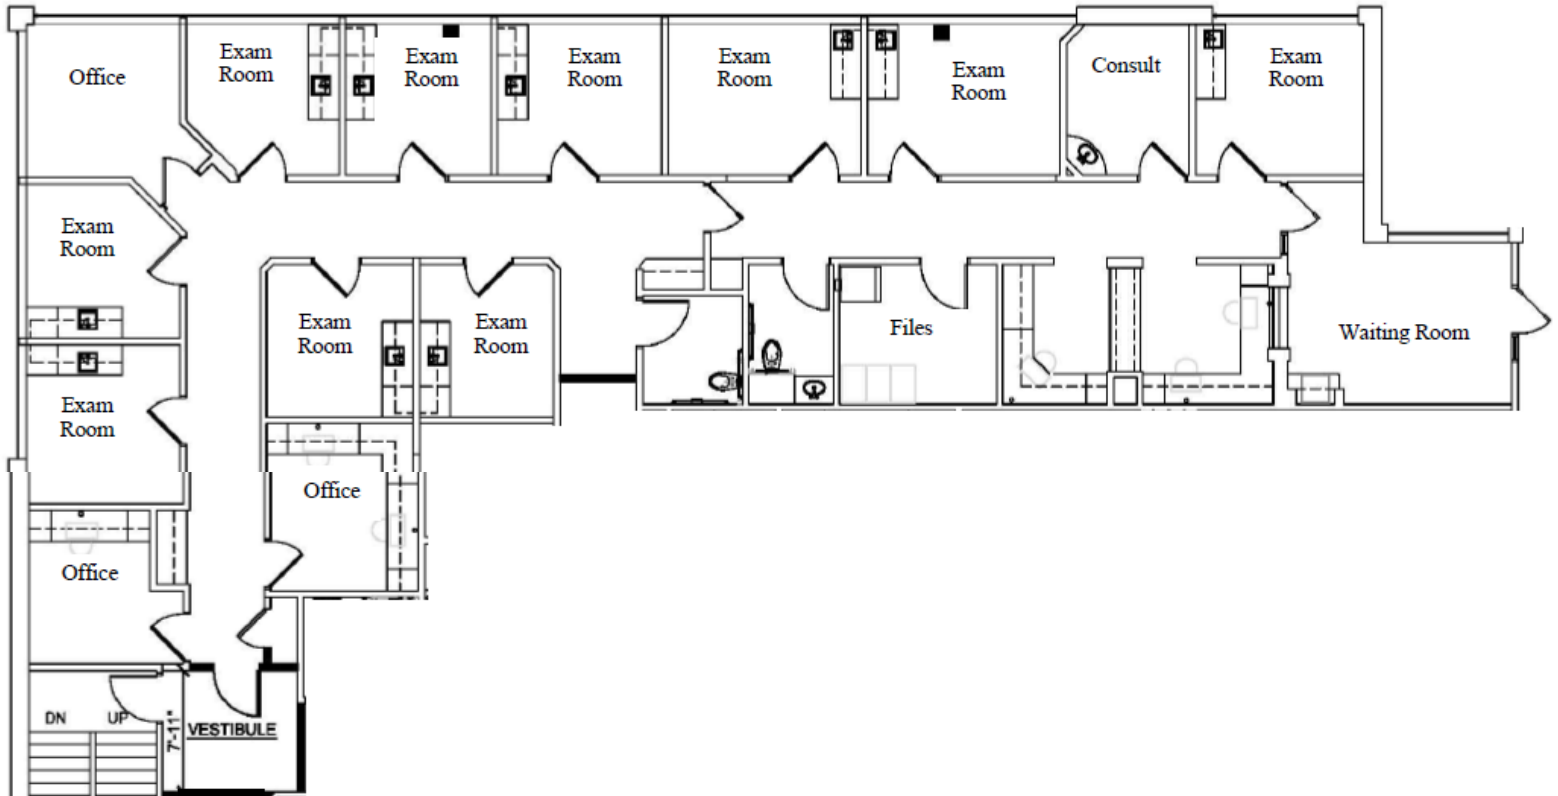

Leased & Managed By:

ARI-EL

**3,022
SF**

**29355 Northwestern Hwy., Southfield, MI 48034
Suite 250**

Location Overview

www.ari-el.com

29355 Northwestern Hwy., Suite 301, Southfield, MI 48034

248-557-3800