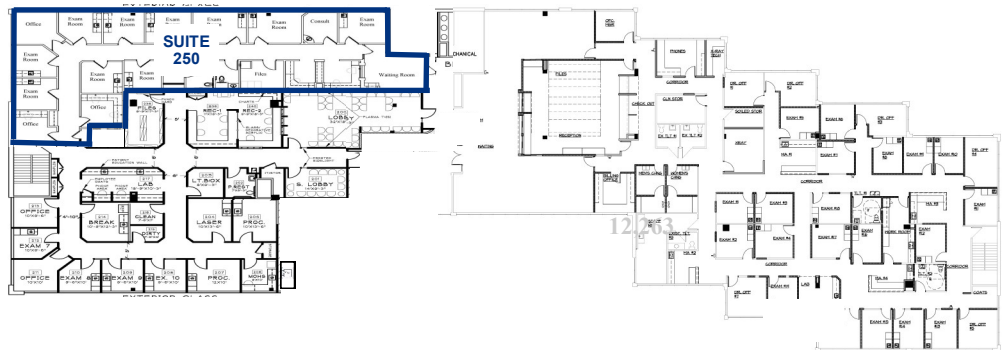

Leased & Managed By:

ARI-EL

**3,022
SF**

**29355 Northwestern Hwy., Southfield, MI 48034
Suite 250**

Location Overview

www.ari-el.com

29355 Northwestern Hwy., Suite 301, Southfield, MI 48034

248-557-3800