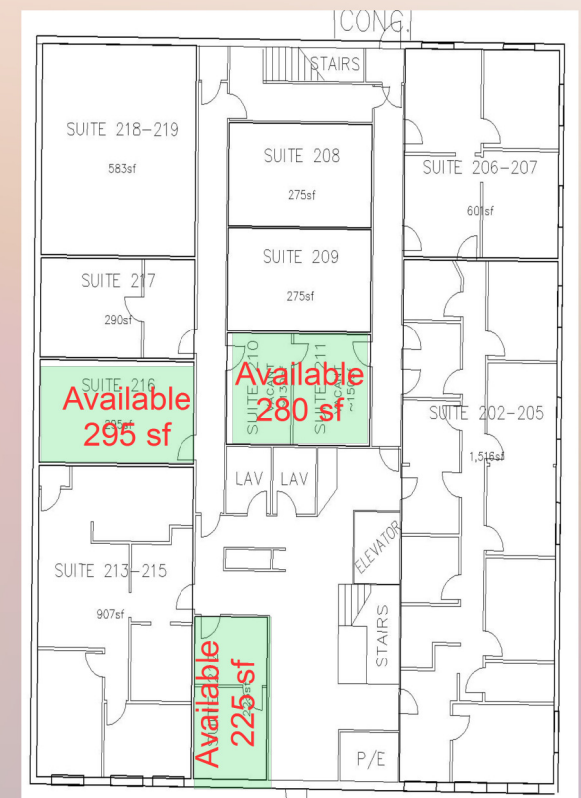

Florence Executive Centre Building I

7430 US Hwy 42

Building I highlights:

- -Immediate availability
- -Elevator access to second floor
- -Convenient access to expressways
- -10 min. to CVG / 15 min. to Cincinnati
- -300sf Conference Room
- -Outside sign space available

1st Floor

2nd Floor

For more information, contact:

Wayne Hafer (859) 802-5748

Eric Hafer (513) 320-6953

FlorExecCtr@gmail.com